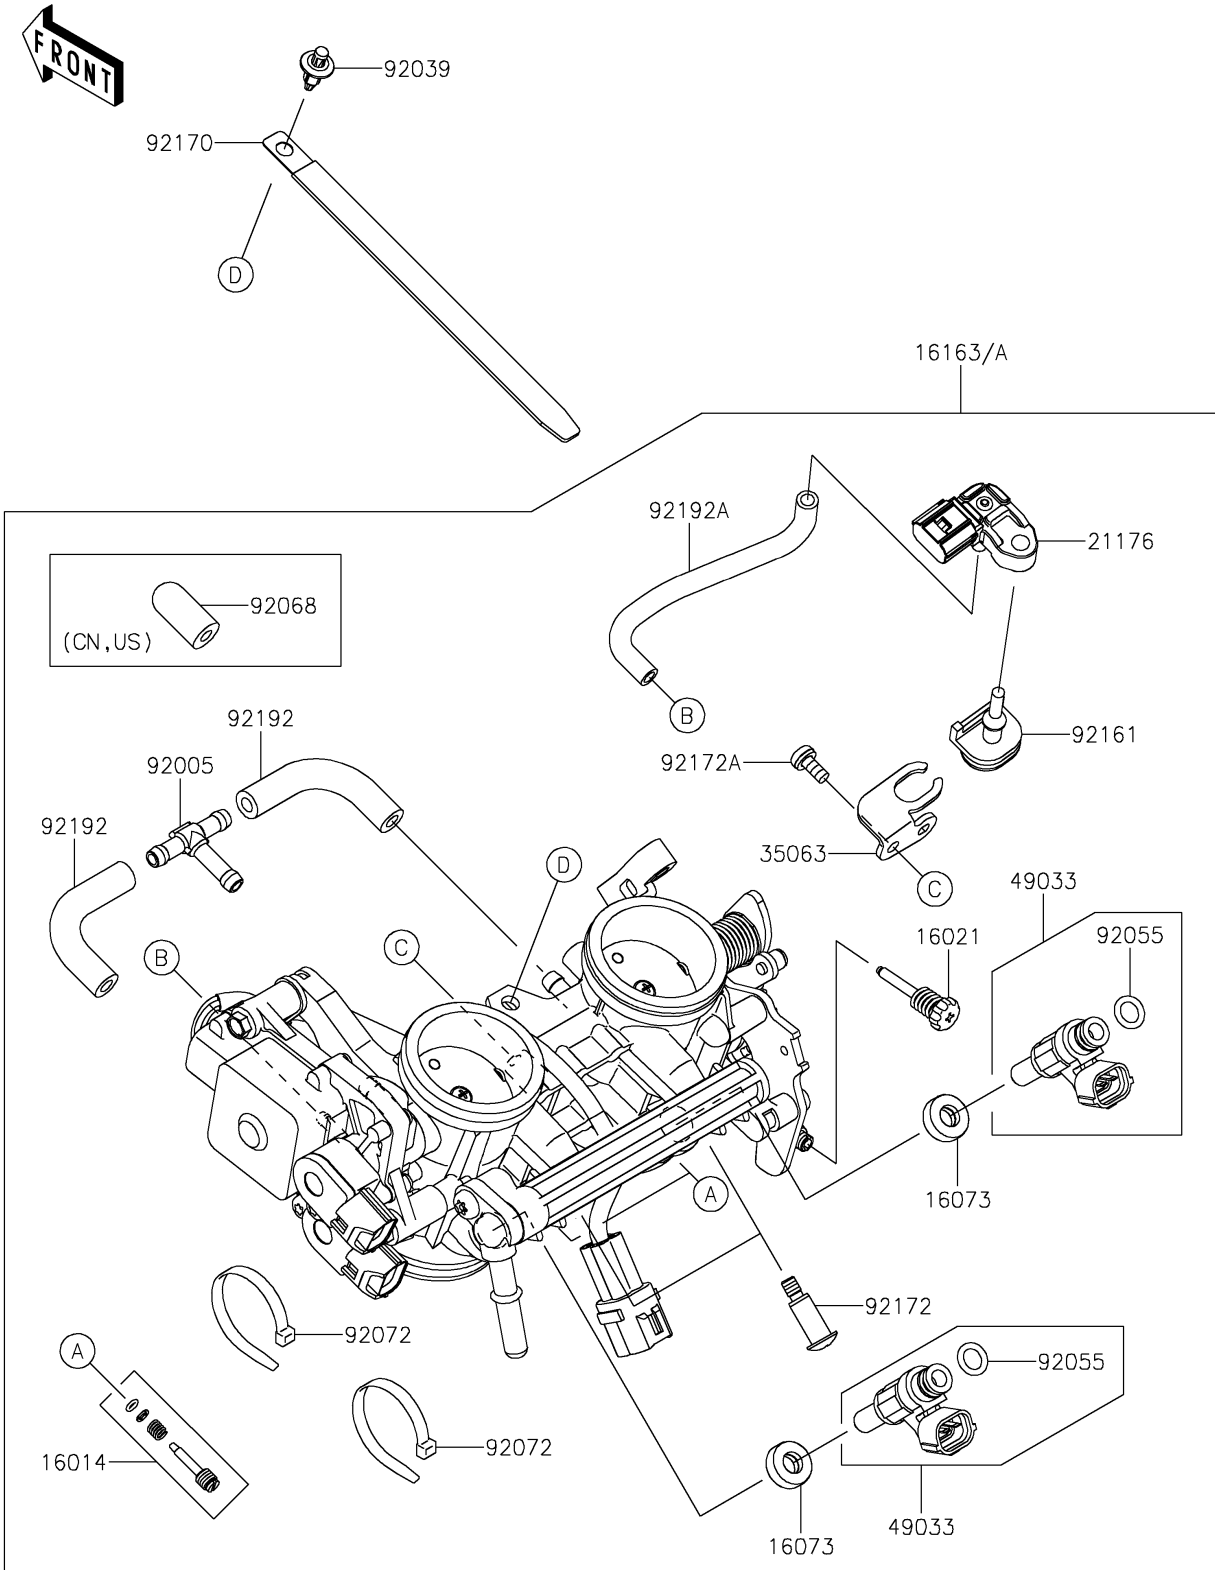

2024 Z650

PARTS DIAGRAM

Throttle

E1510

2024 Z650

PARTS LIST

Throttle

Kawasaki

Let the Good Times Roll®

ITEM NAME

PART NUMBER

QUANTITY
