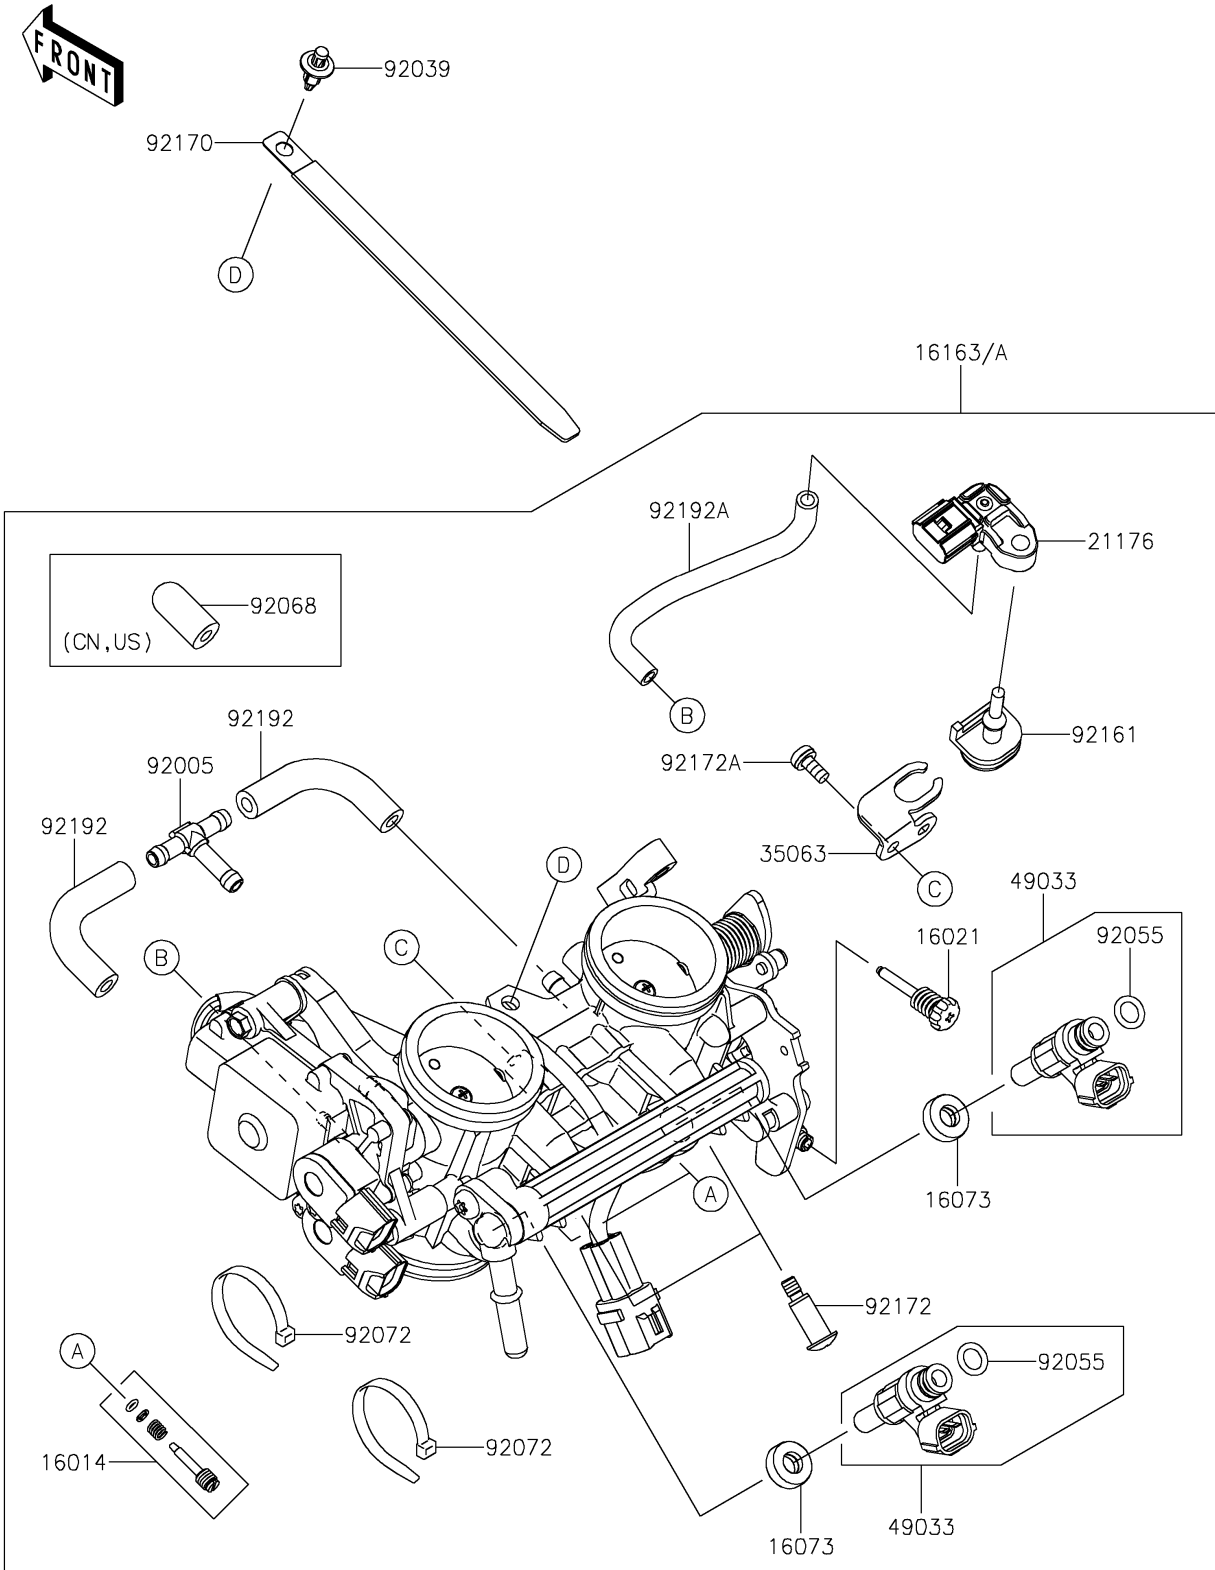

2023 Z650

PARTS DIAGRAM

Throttle

E1510

2023 Z650

PARTS LIST

Throttle

ITEM NAME

PART NUMBER

QUANTITY
