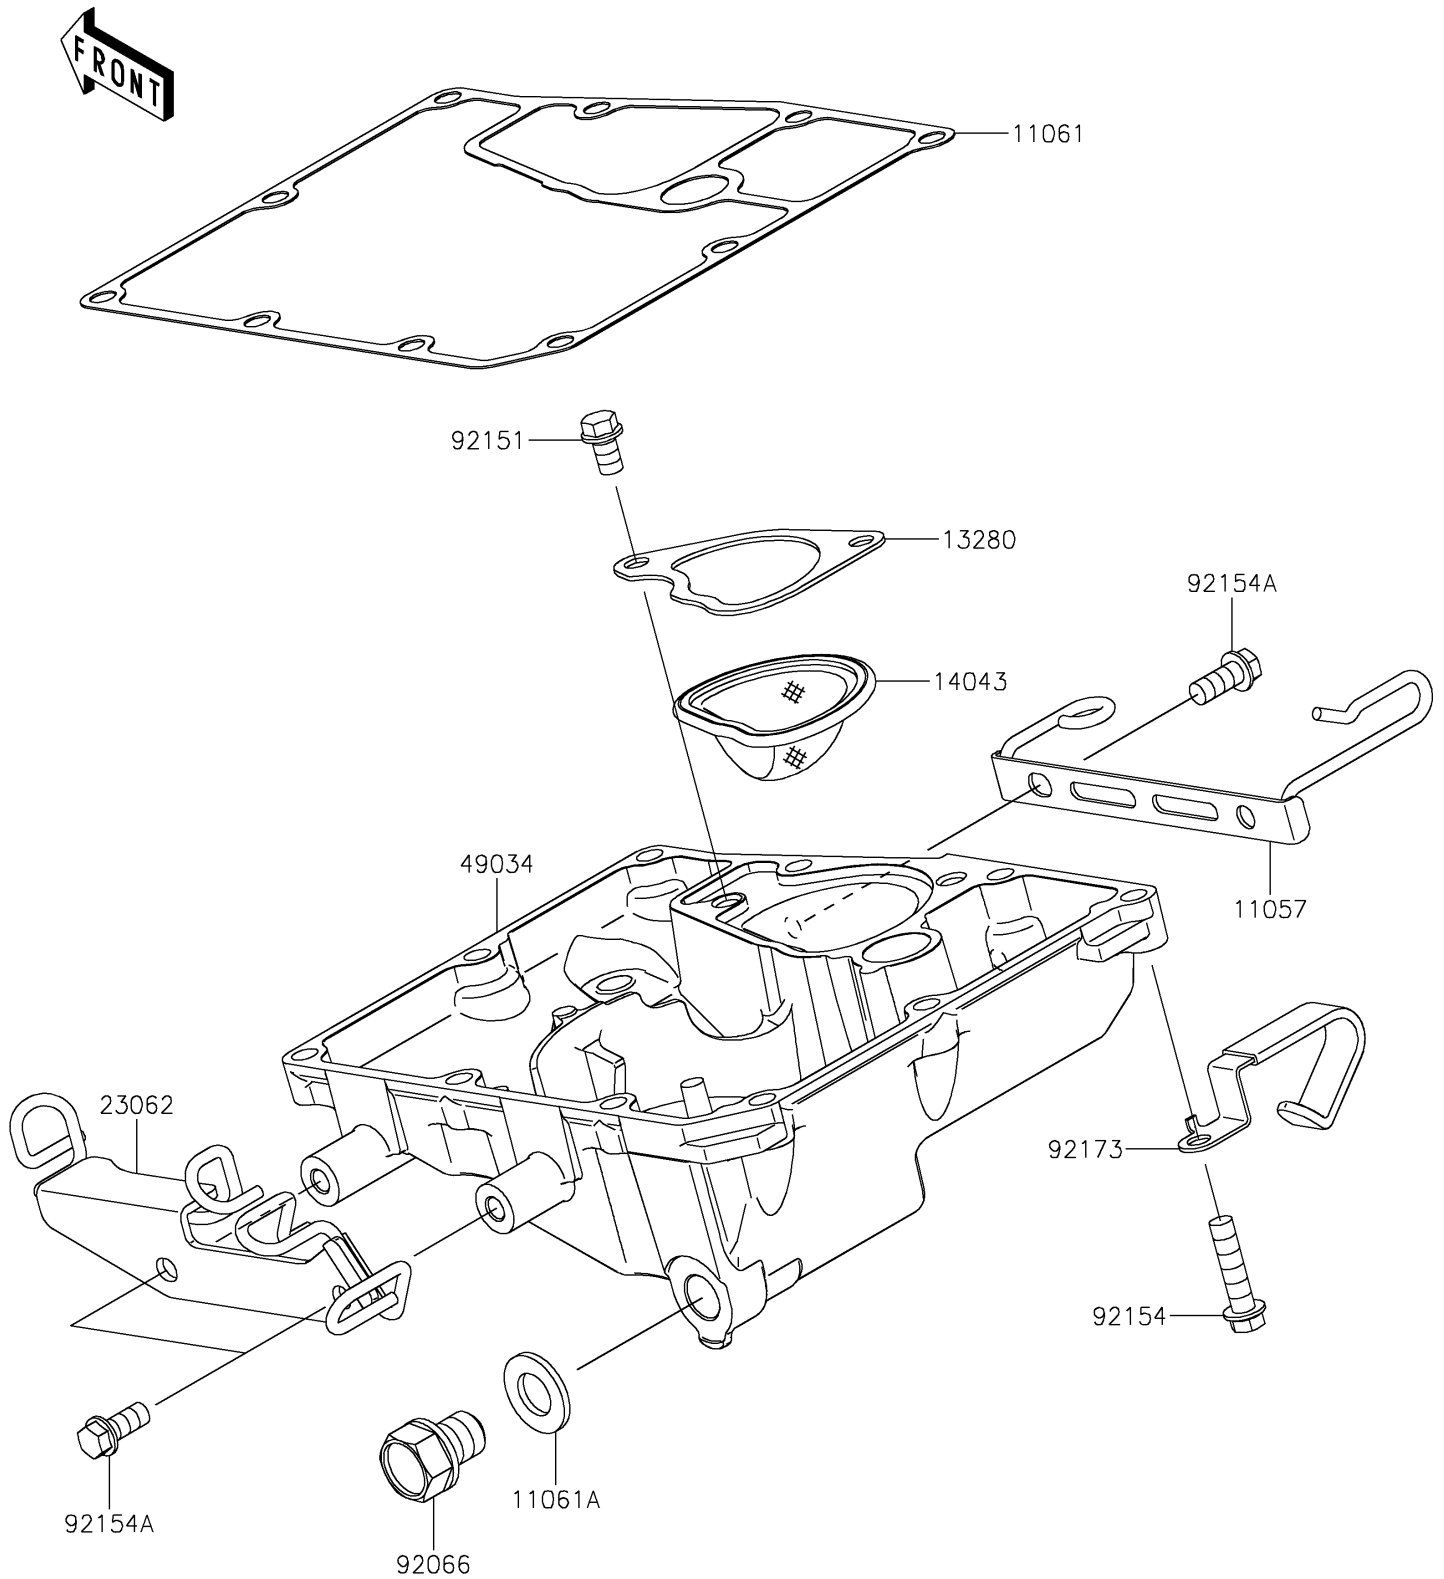

2025 Z650

PARTS DIAGRAM

Oil Pan

E1434

2025 Z650

PARTS LIST

Oil Pan

ITEM NAME

PART NUMBER

QUANTITY
