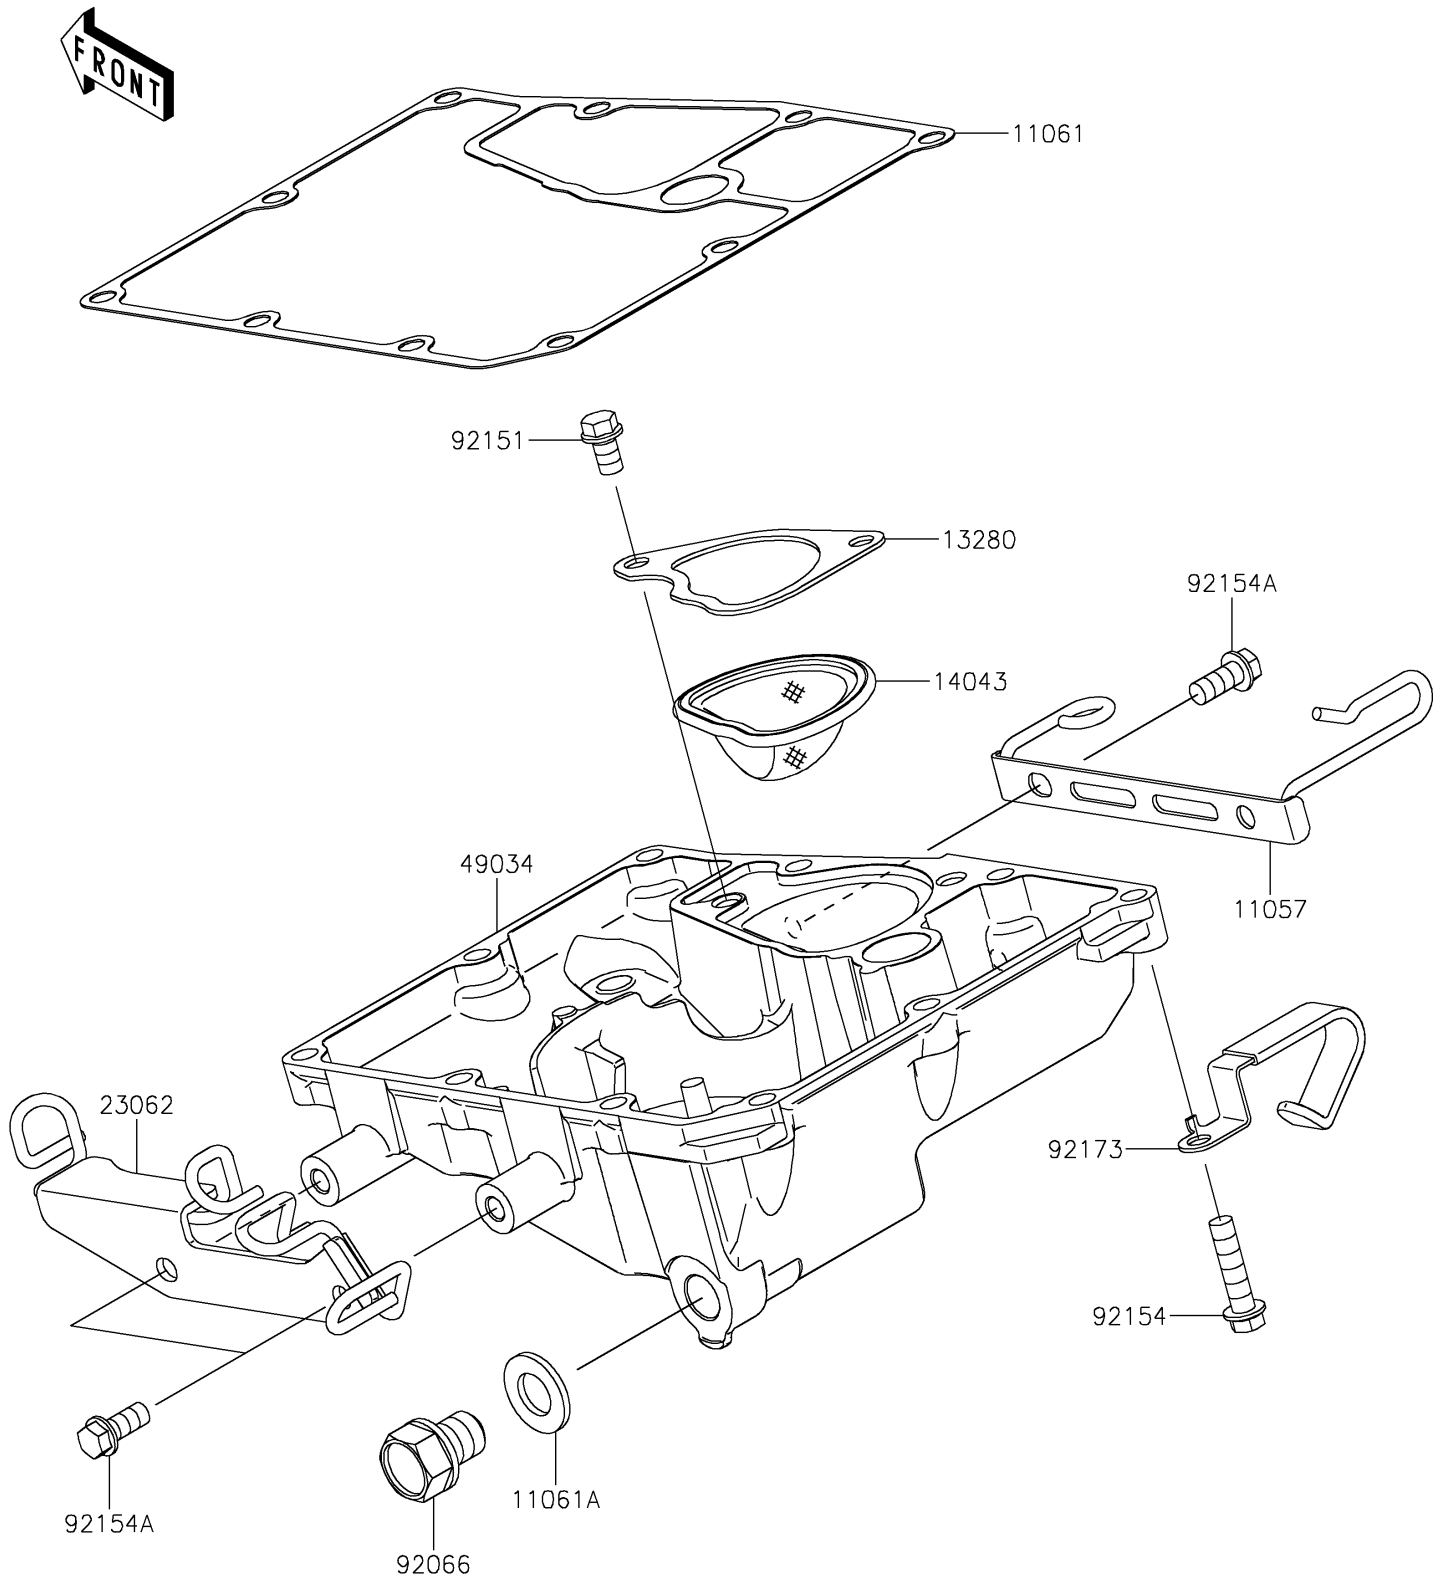

2024 Z650

PARTS DIAGRAM

Oil Pan

E1434

2024 Z650

PARTS LIST

Oil Pan

ITEM NAME

PART NUMBER

QUANTITY
