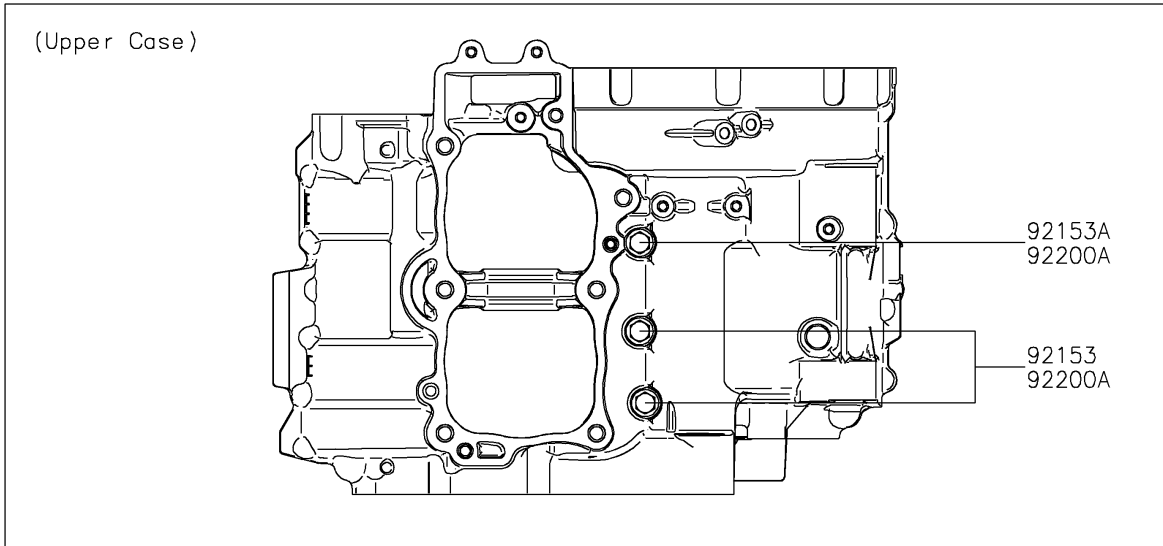

2024 Z650

PARTS DIAGRAM

Crankcase Bolt Pattern

E1412

2024 Z650

PARTS LIST

Crankcase Bolt Pattern

Kawasaki

Let the Good Times Roll®

ITEM NAME

PART NUMBER

QUANTITY
