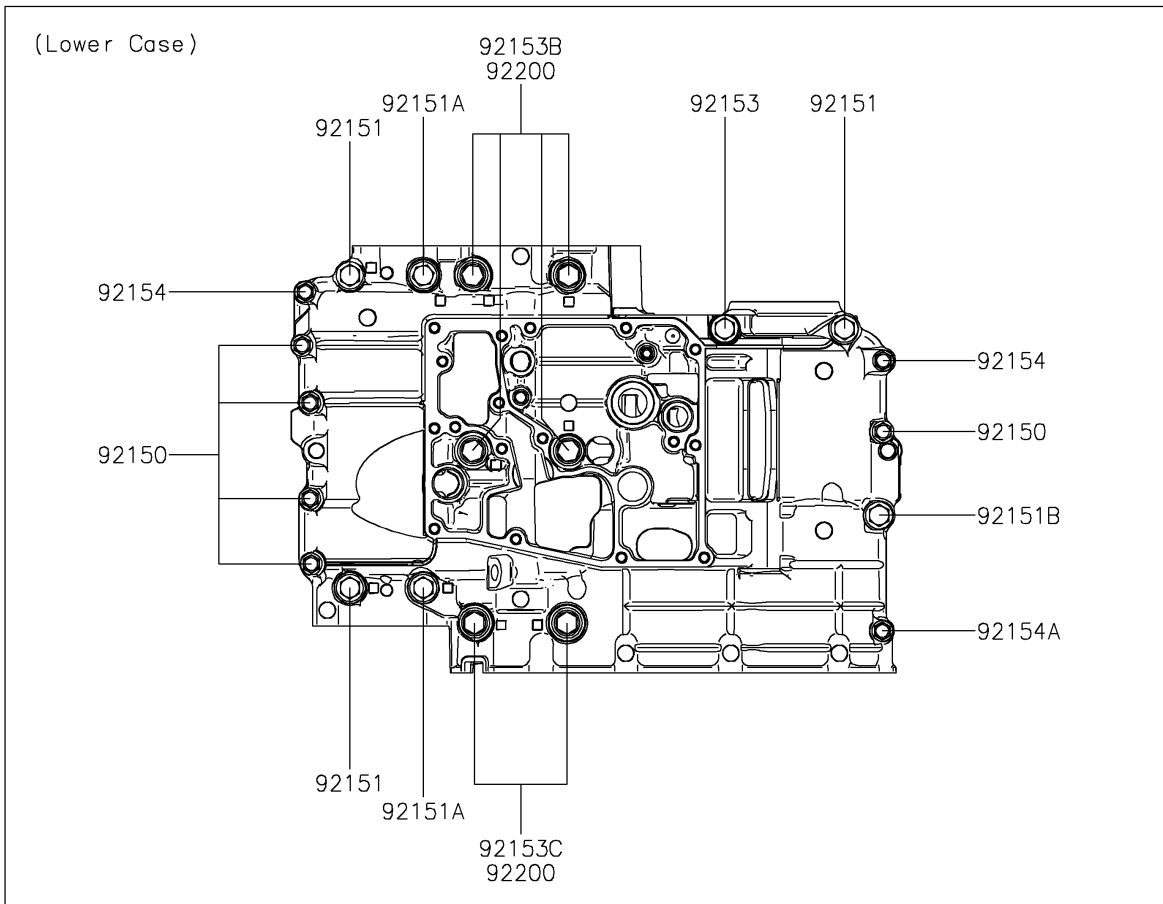

2024 Z650

PARTS DIAGRAM

Crankcase Bolt Pattern

E1412

2024 Z650

PARTS LIST

Crankcase Bolt Pattern

Kawasaki

Let the Good Times Roll®

ITEM NAME

PART NUMBER

QUANTITY
