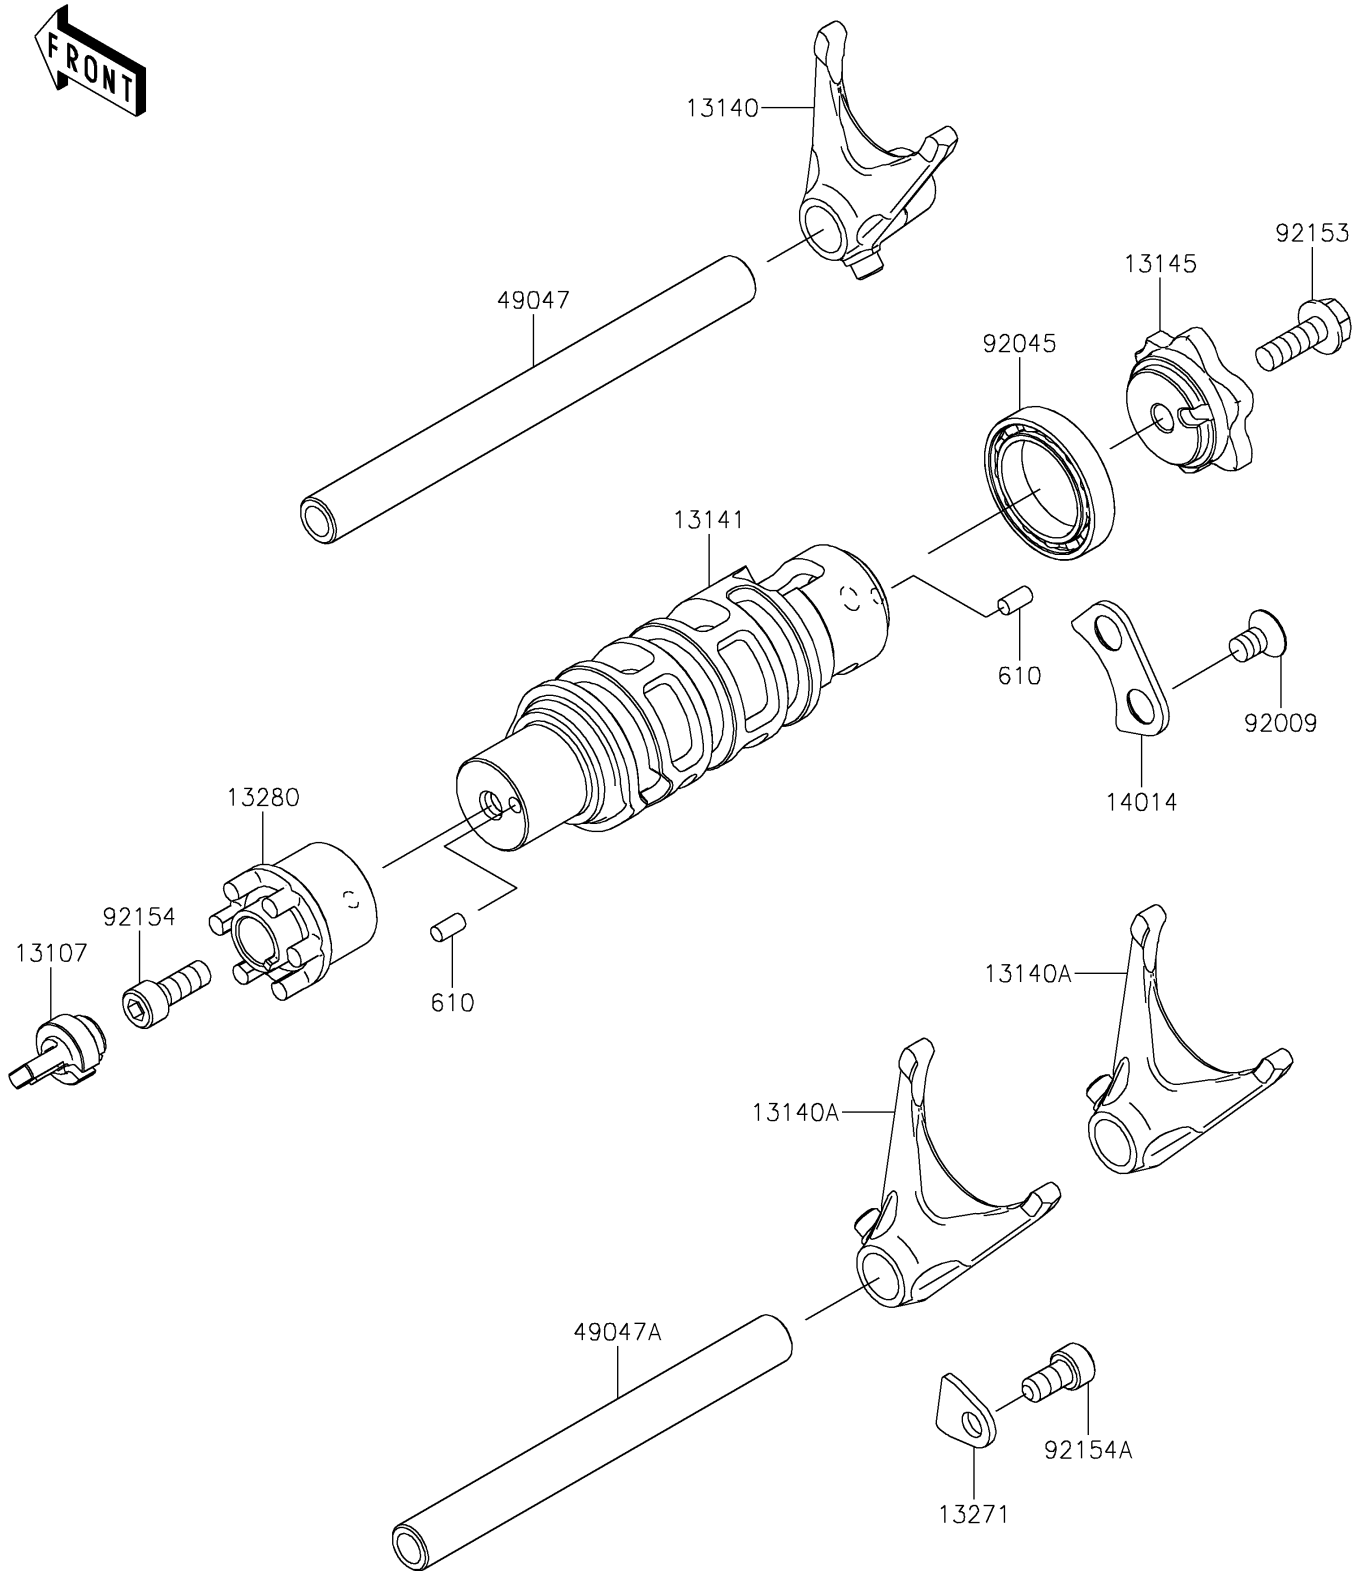

2025 Z650

PARTS DIAGRAM

Gear Change Drum/Shift Fork(s)

E1362

2025 Z650

PARTS LIST

Gear Change Drum/Shift Fork(s)

ITEM NAME

PART NUMBER

QUANTITY
