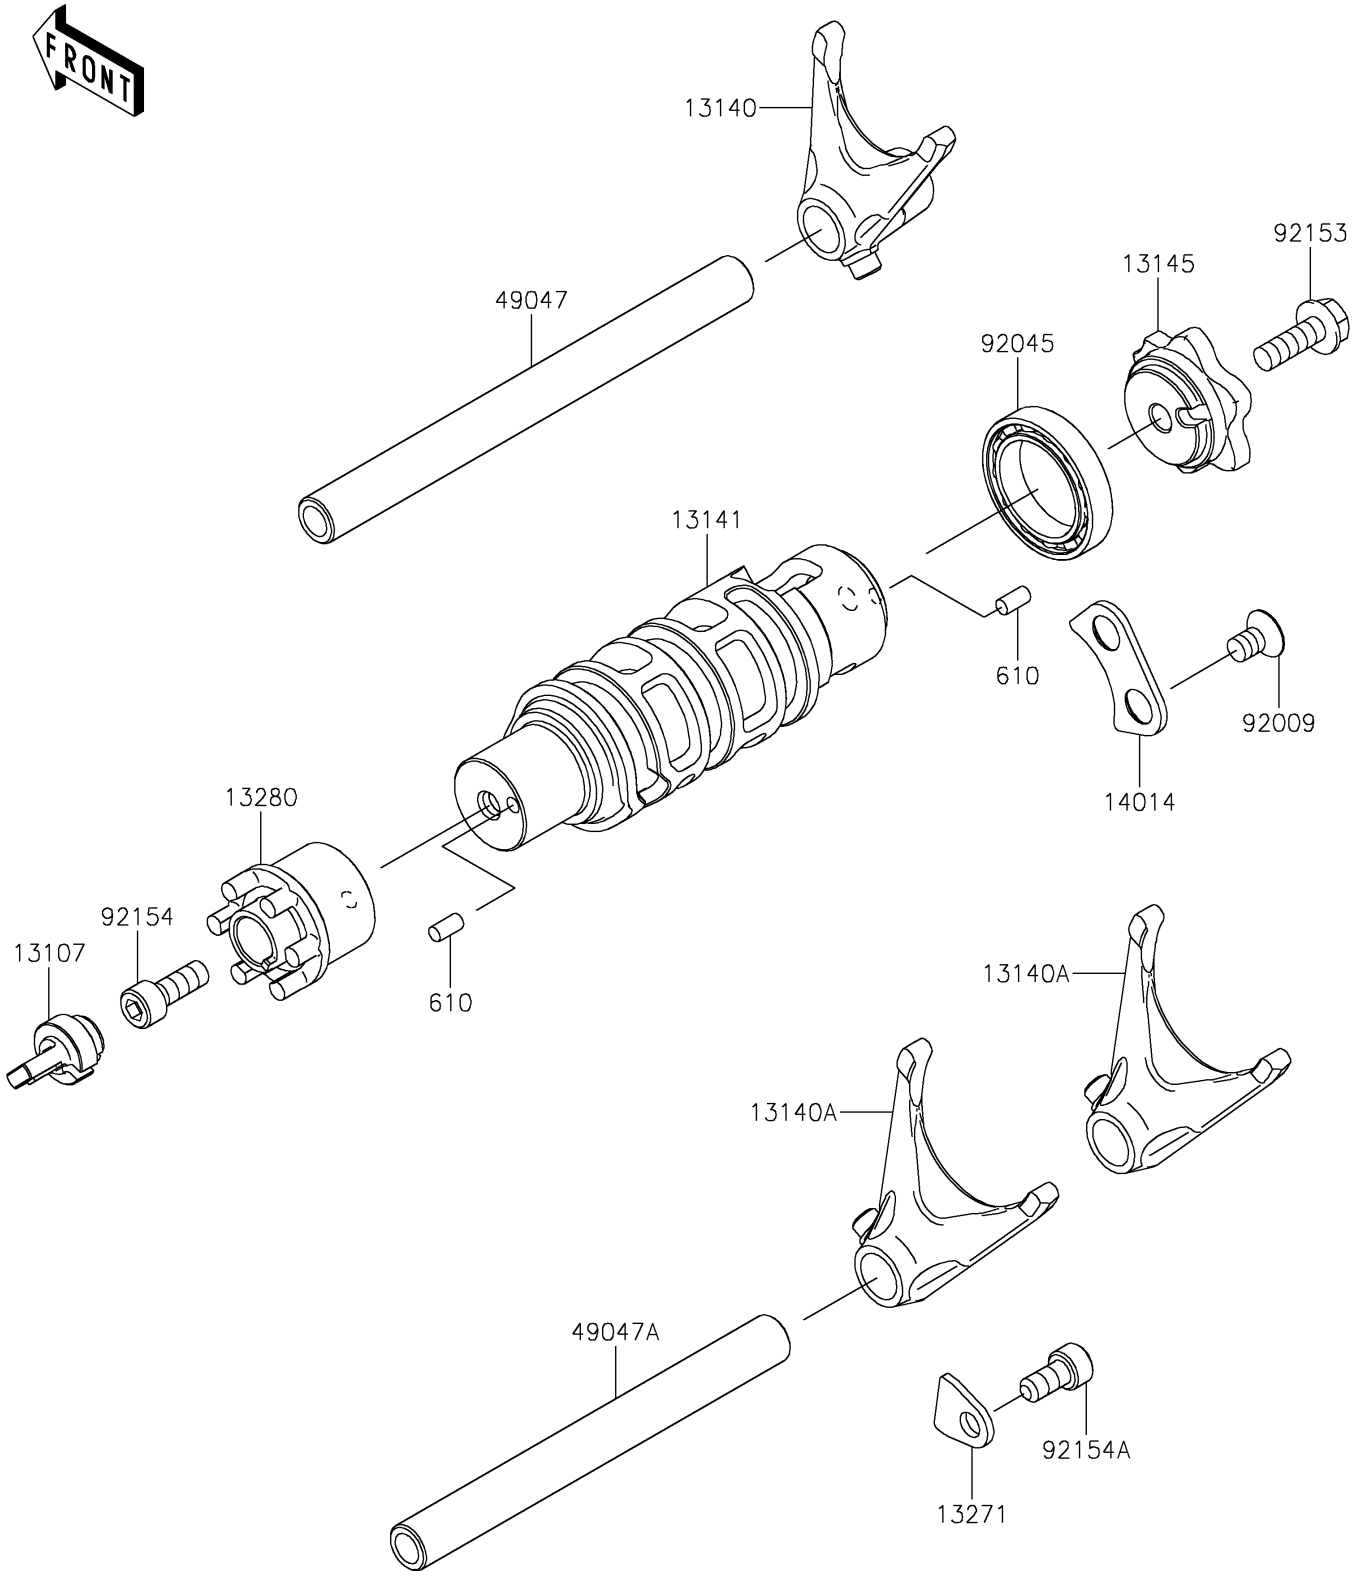

2024 Z650

PARTS DIAGRAM

Gear Change Drum/Shift Fork(s)

E1362

2024 Z650

PARTS LIST

Gear Change Drum/Shift Fork(s)

ITEM NAME

PART NUMBER

QUANTITY
