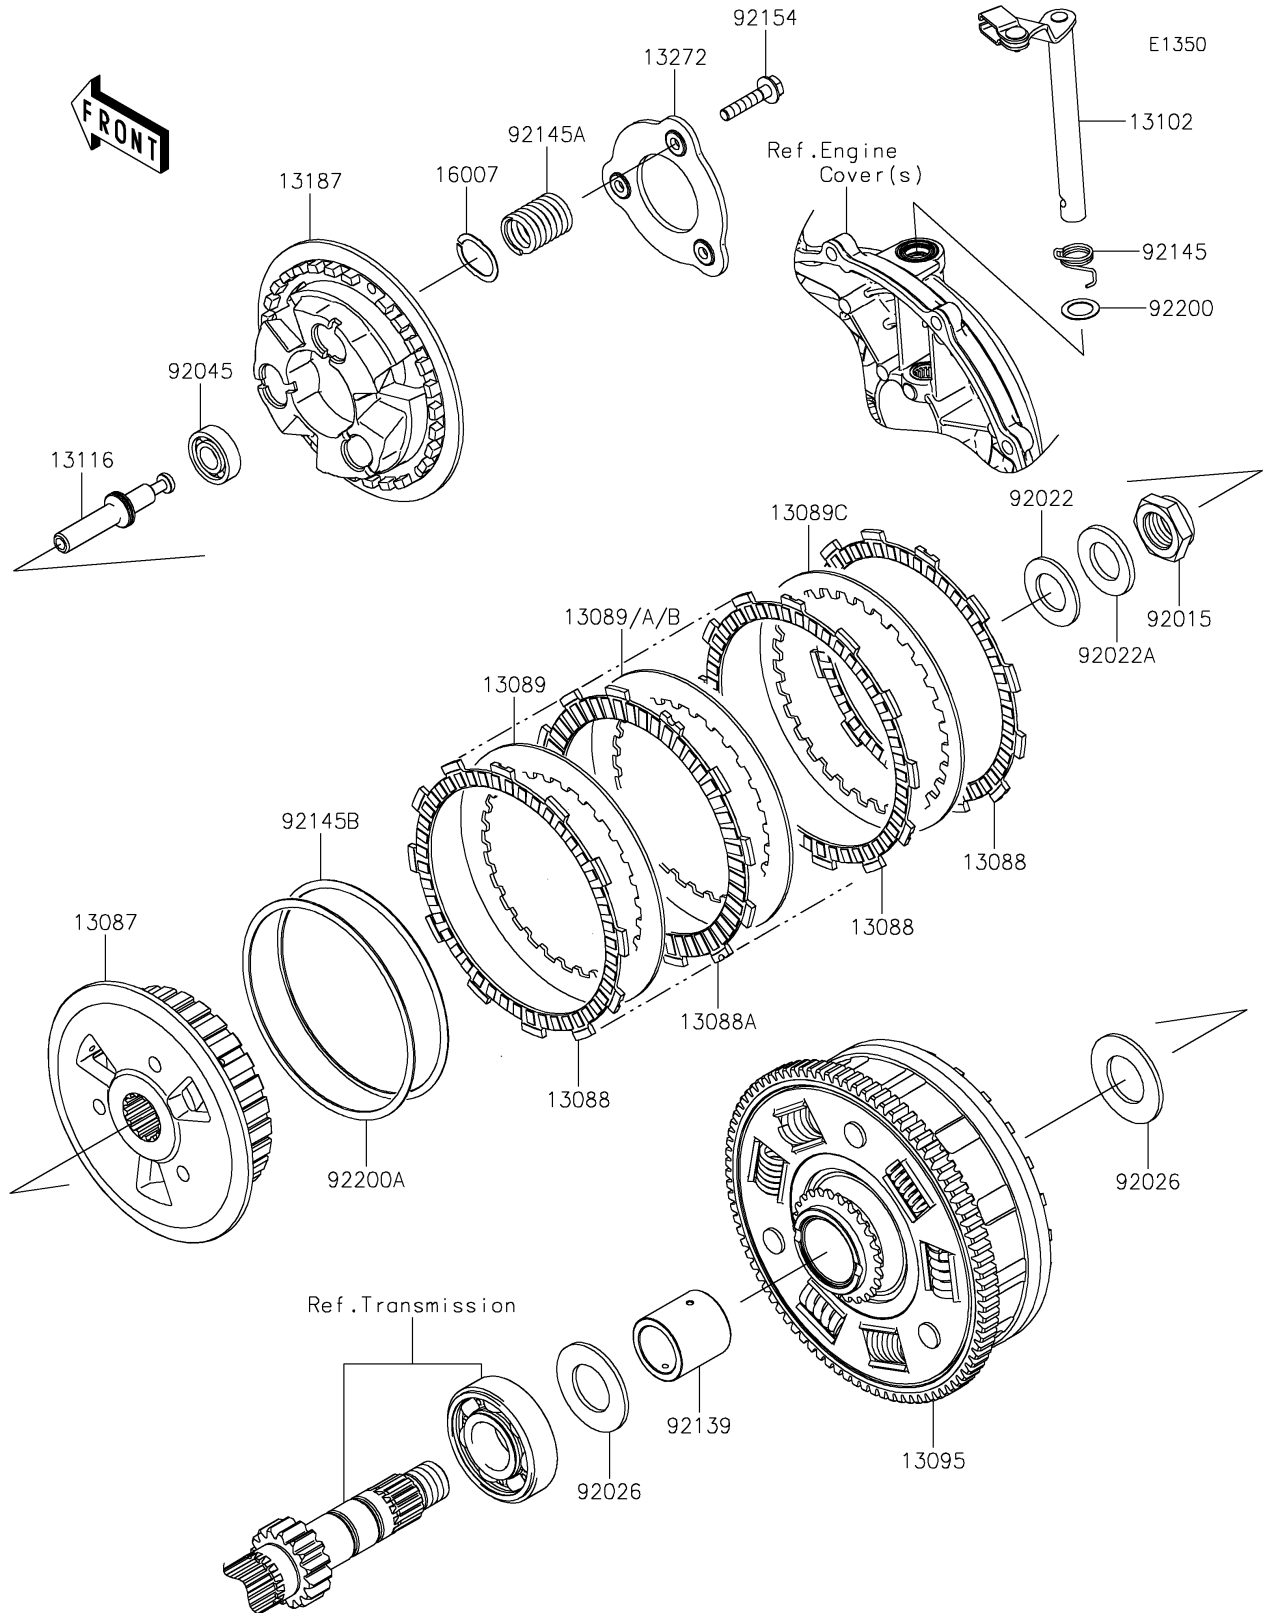

2025 Z650

PARTS DIAGRAM

Clutch

2025 Z650

PARTS LIST

Clutch

ITEM NAME

PART NUMBER

QUANTITY
