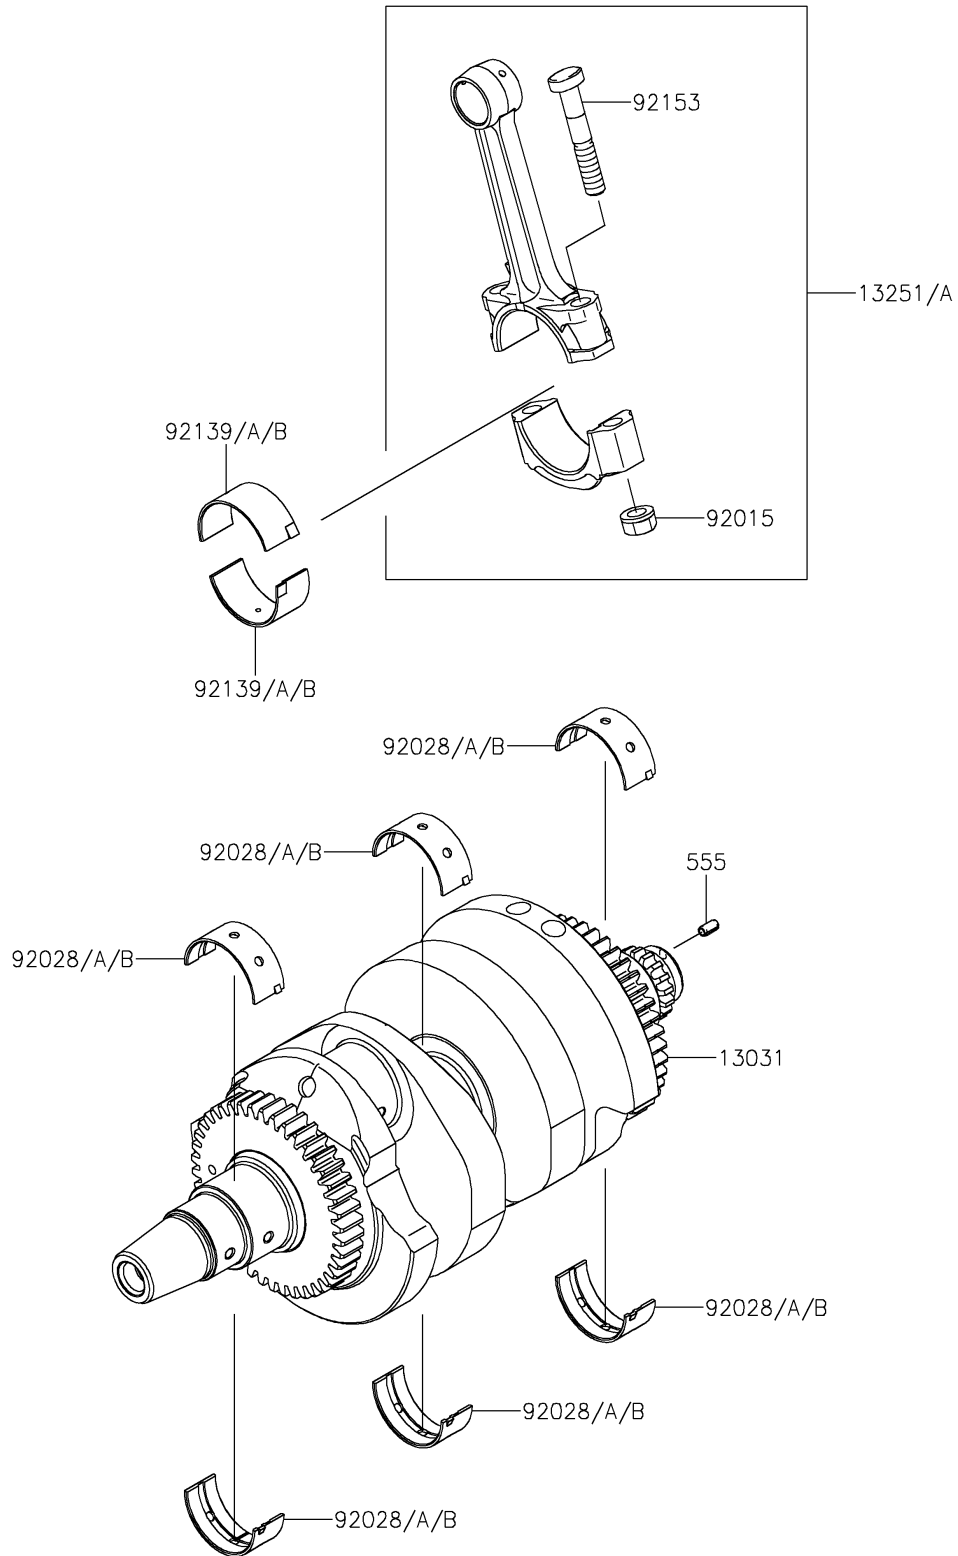

2025 Z650

PARTS DIAGRAM

Crankshaft

E1321

2025 Z650

PARTS LIST

Crankshaft

Kawasaki

Let the Good Times Roll®

ITEM NAME

PART NUMBER

QUANTITY
