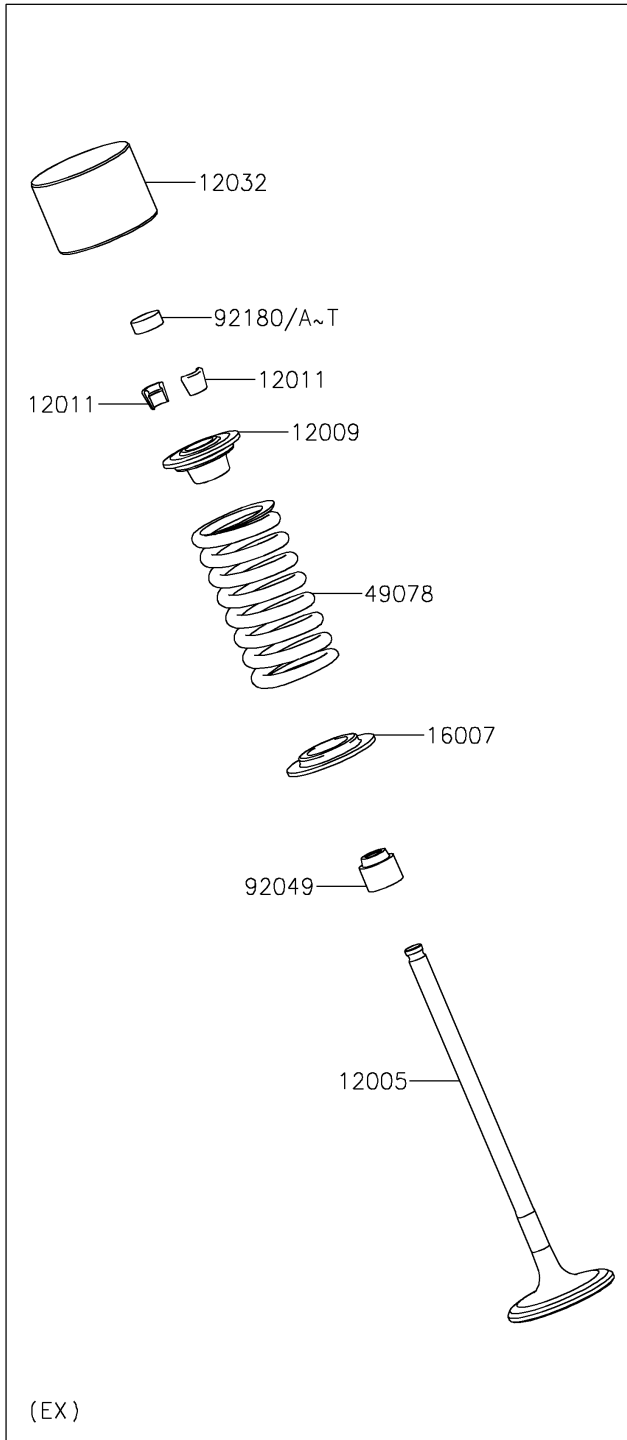

2024 Z650

PARTS DIAGRAM

Valve(s)

E1210

2024 Z650

PARTS LIST

Valve(s)

ITEM NAME

PART NUMBER

QUANTITY
