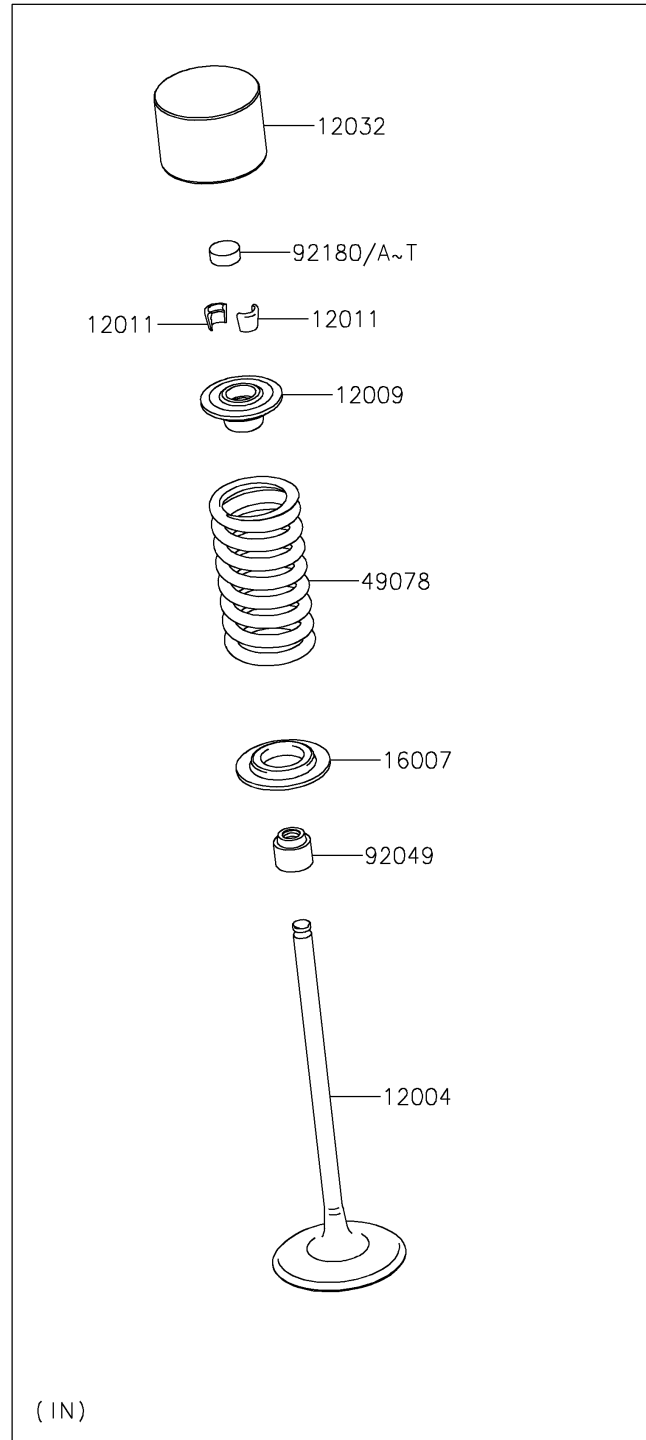

2024 Z650

PARTS DIAGRAM

Valve(s)

E1210

2024 Z650

PARTS LIST

Valve(s)

ITEM NAME

PART NUMBER

QUANTITY
