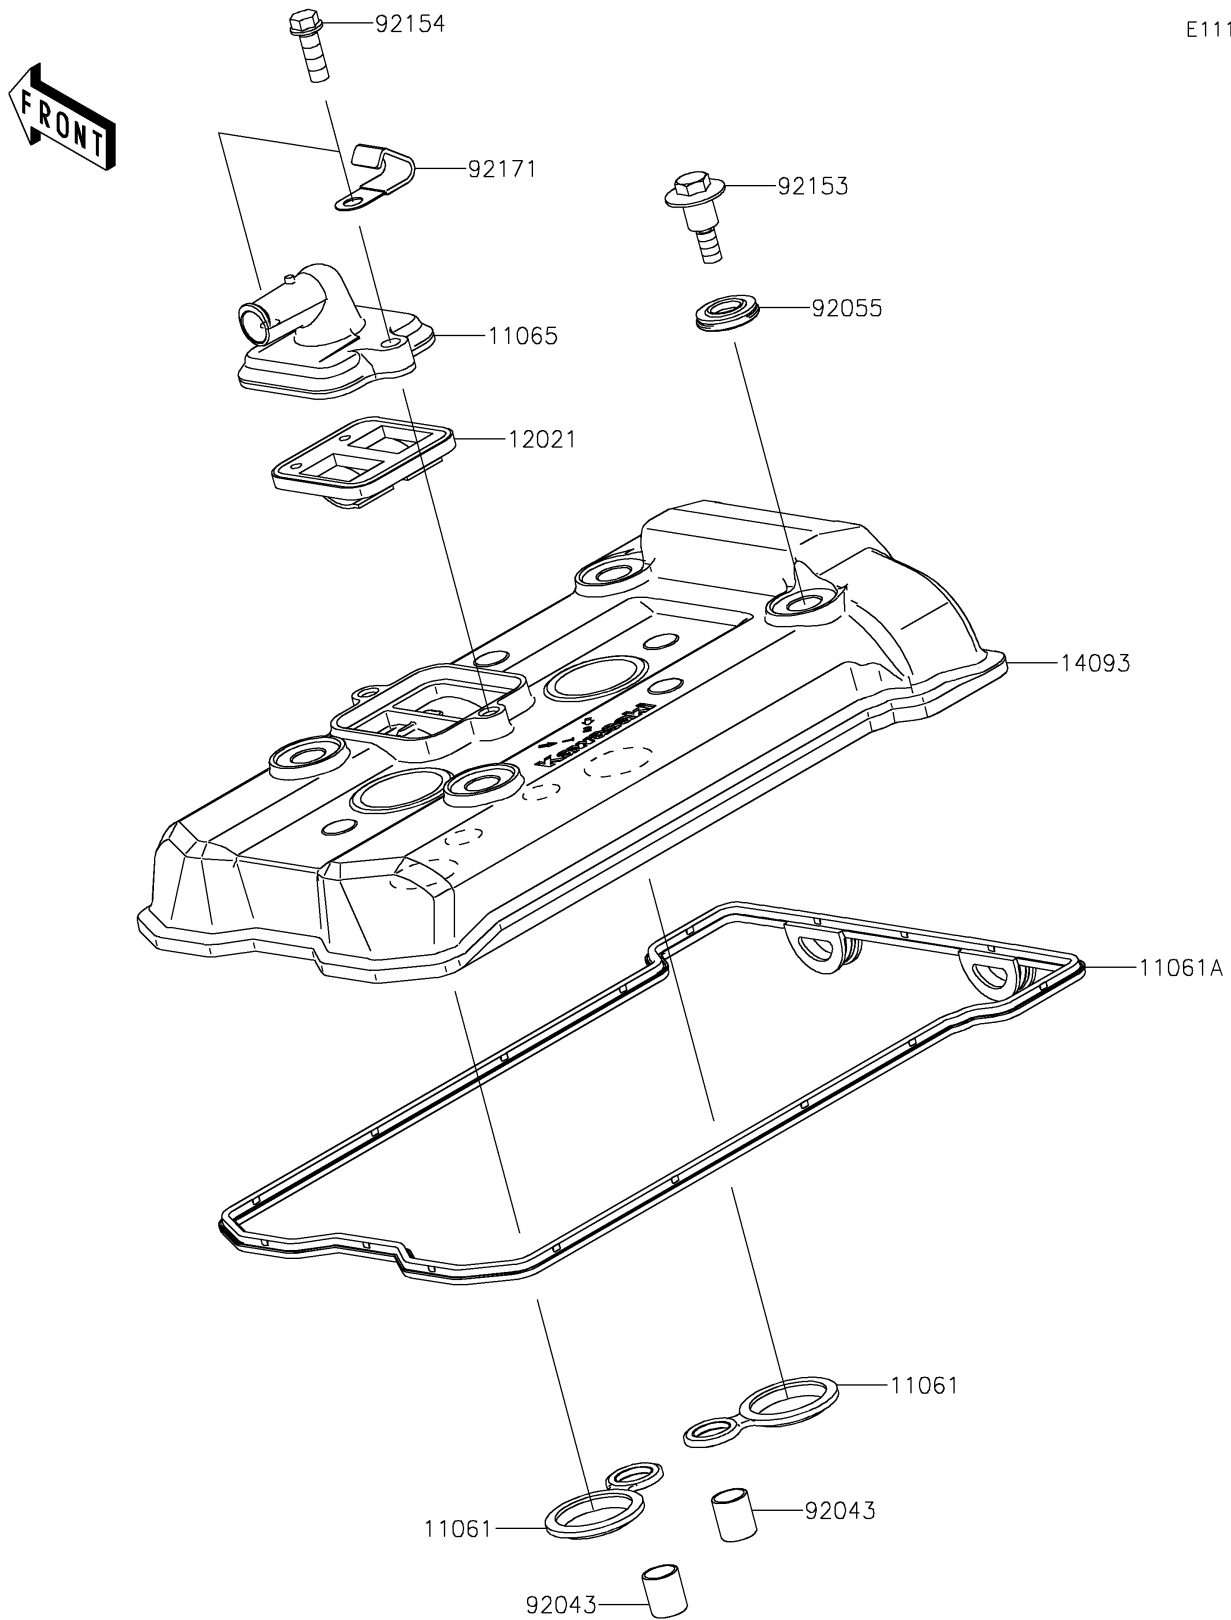

2024 Z650

PARTS DIAGRAM

Cylinder Head Cover

E1112

2024 Z650

PARTS LIST

Cylinder Head Cover

ITEM NAME

PART NUMBER

QUANTITY
