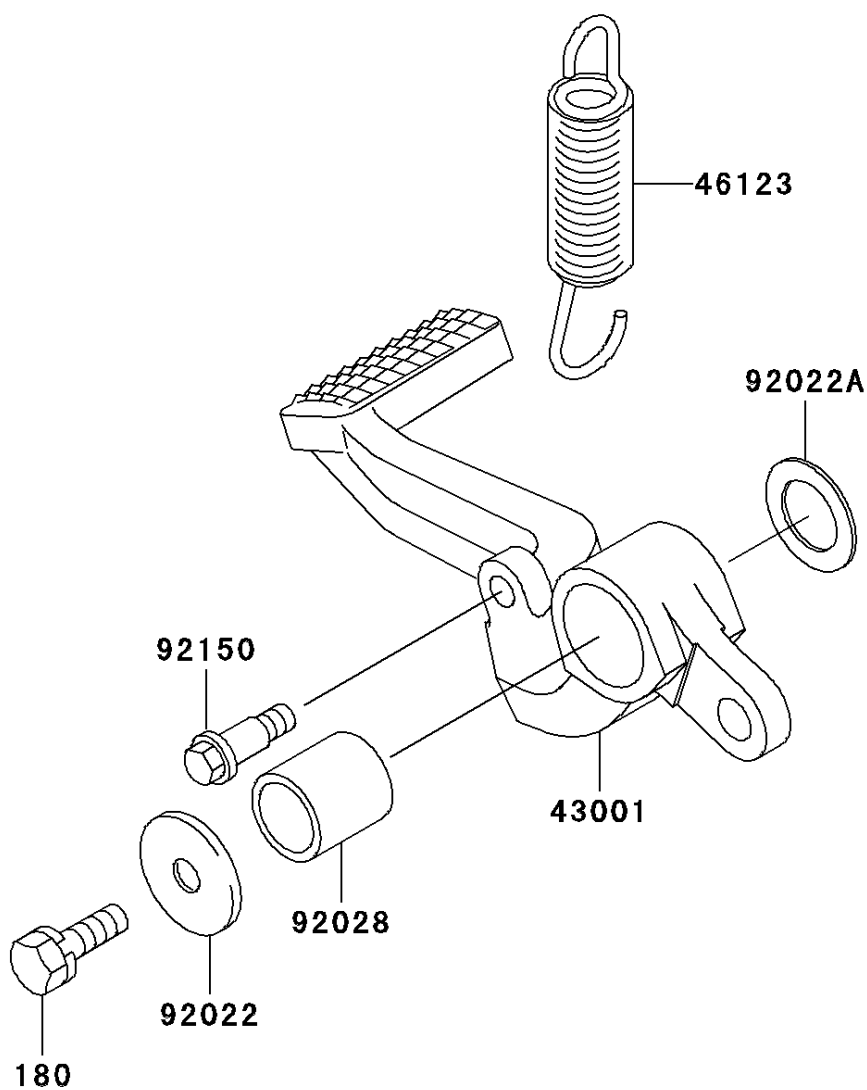

2000 Ninja® ZX™-12R

PARTS DIAGRAM

Brake Pedal/Torque Link

2000 Ninja® ZX™-12R

PARTS LIST

Brake Pedal/Torque Link

ITEM NAME

PART NUMBER

QUANTITY
