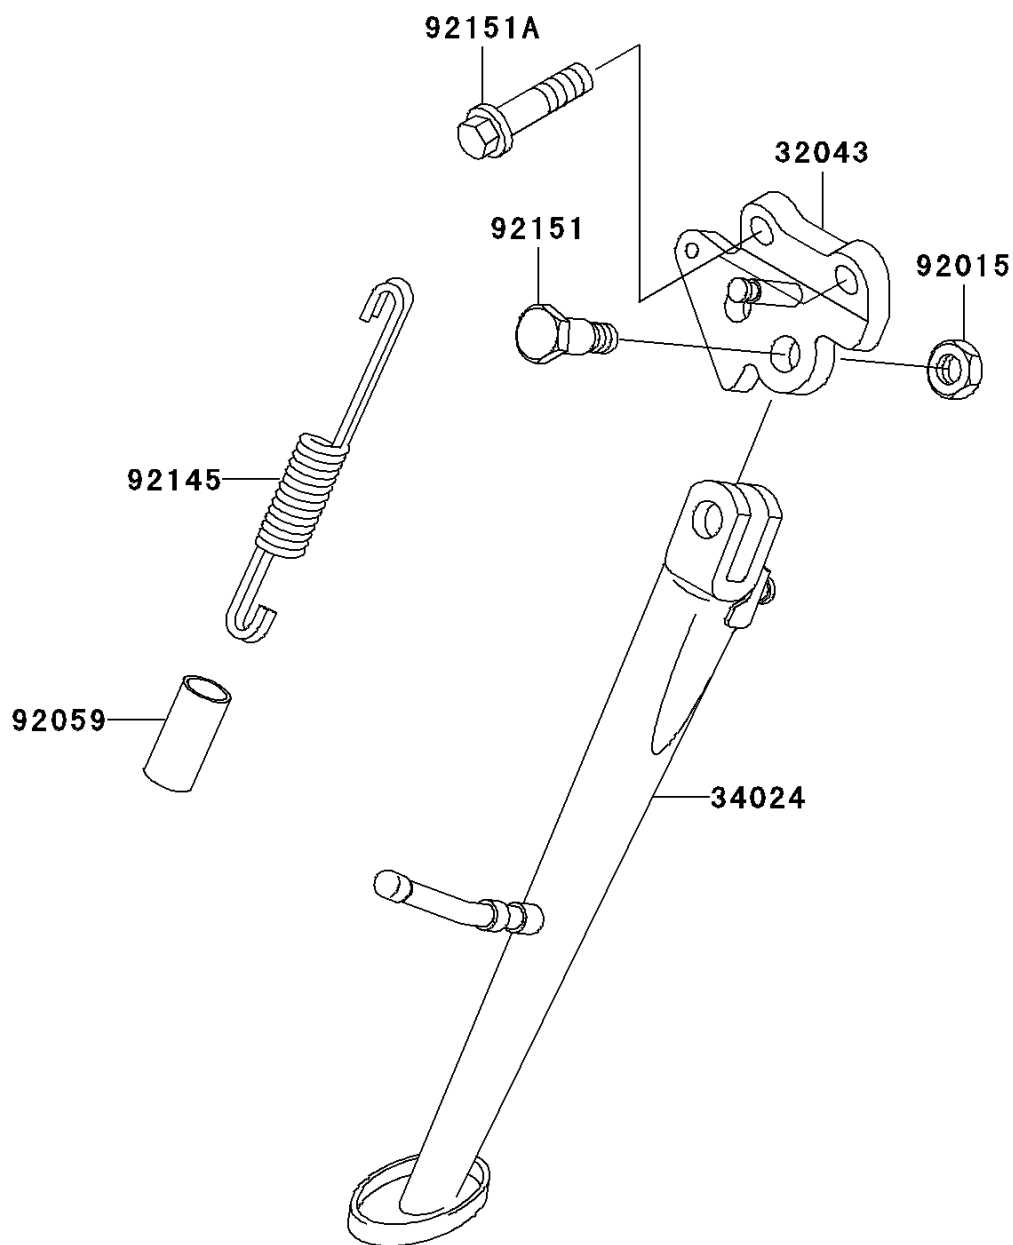

2000 Ninja[®] ZX[™]-12R

PARTS DIAGRAM

Stand(s)

Kawasaki

Let the Good Times Roll[®]

F2190

2000 Ninja® ZX™-12R

PARTS LIST

Stand(s)

ITEM NAME

PART NUMBER

QUANTITY
