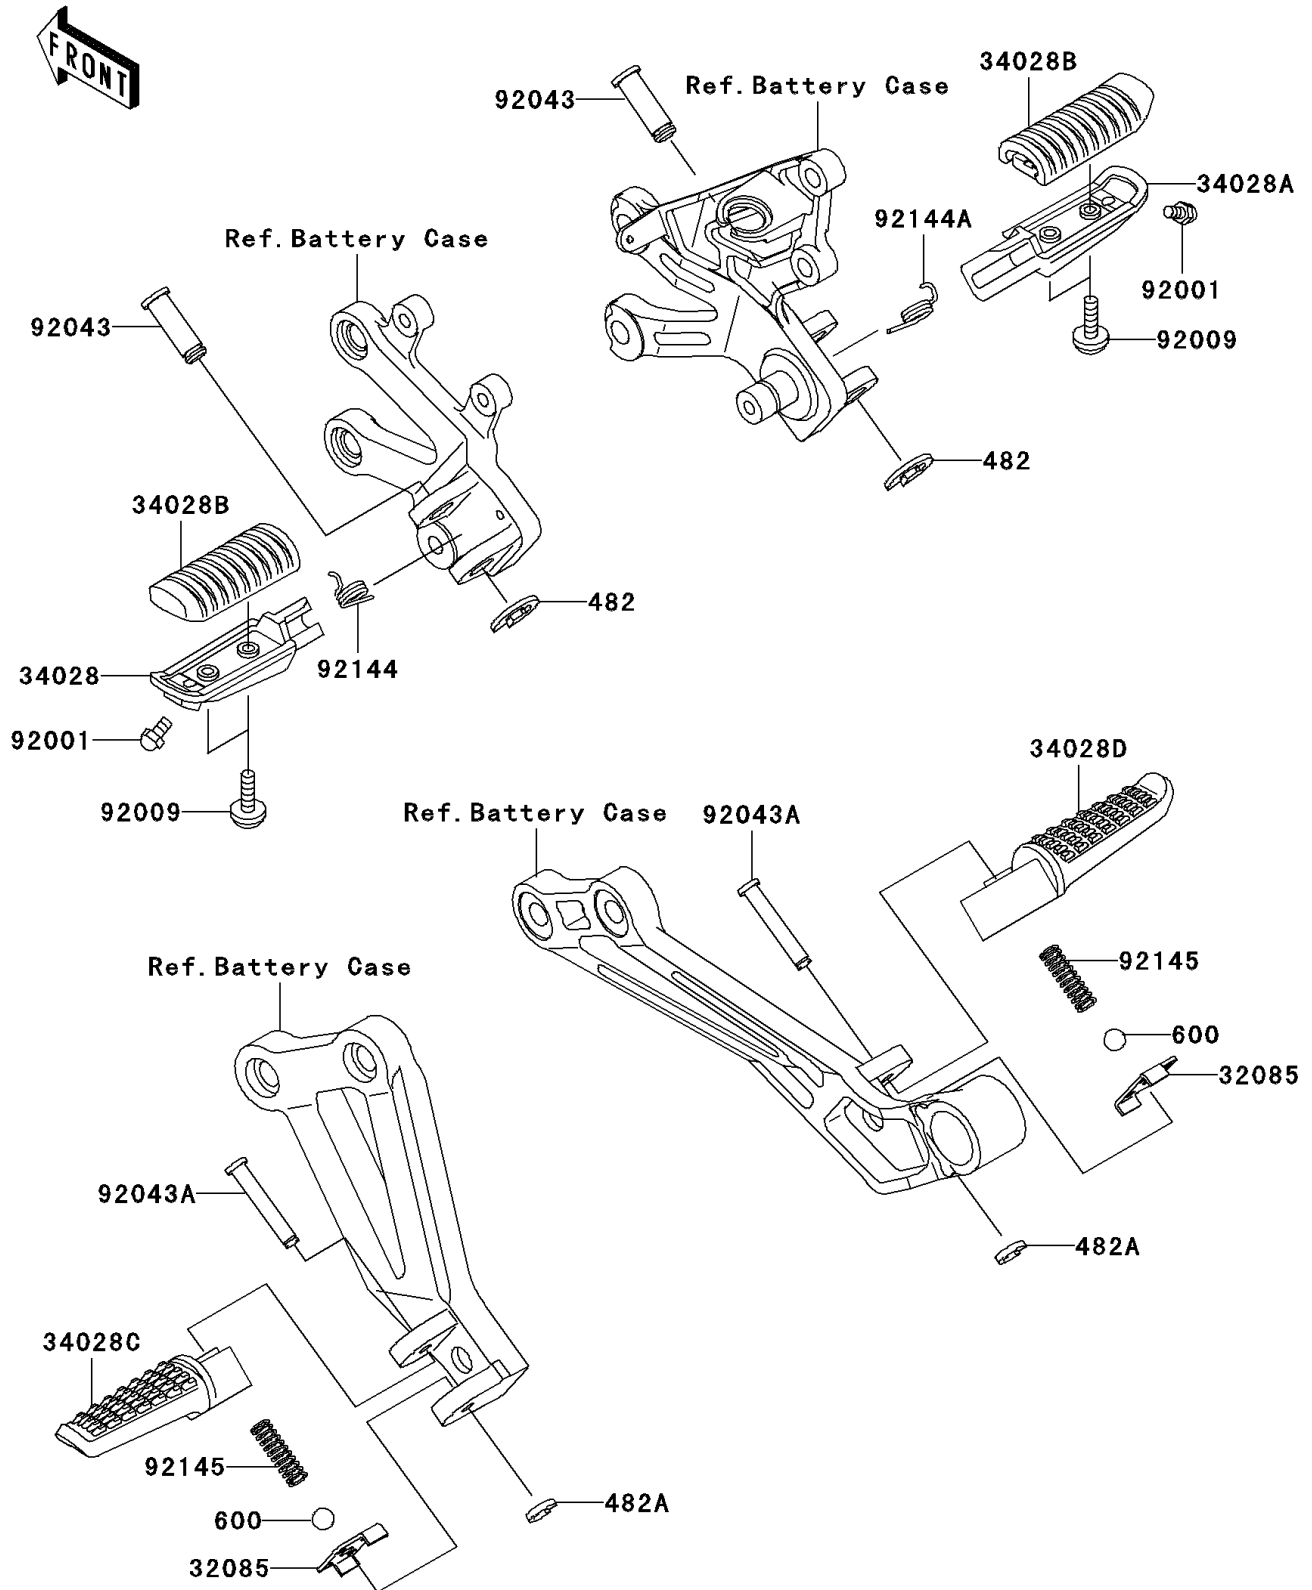

2000 Ninja[®] ZX[™]-12R

PARTS DIAGRAM

Footrests

F2160

2000 Ninja® ZX™-12R

PARTS LIST

Footrests

ITEM NAME

PART NUMBER

QUANTITY
