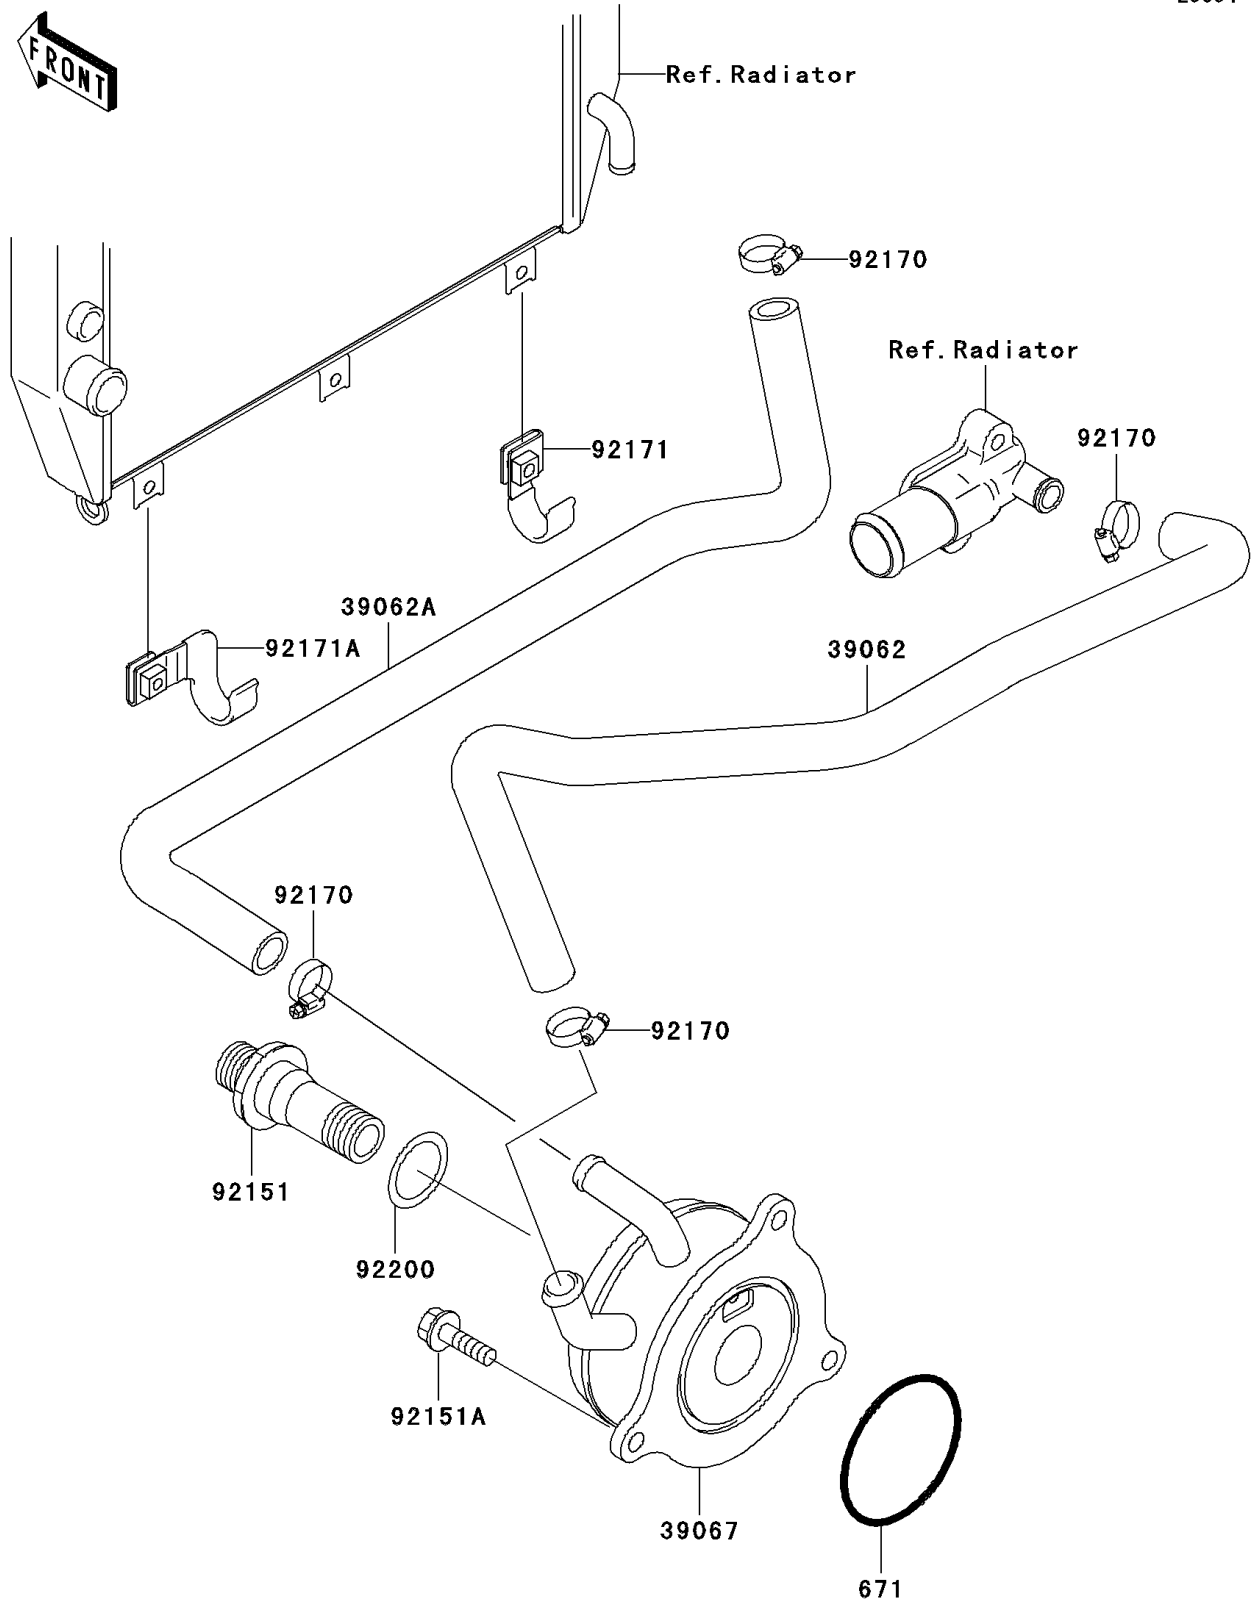

2000 Ninja[®] ZX[™]-12R

PARTS DIAGRAM

Oil Cooler

E3034

2000 Ninja® ZX™-12R

PARTS LIST

Oil Cooler

ITEM NAME

PART NUMBER

QUANTITY
