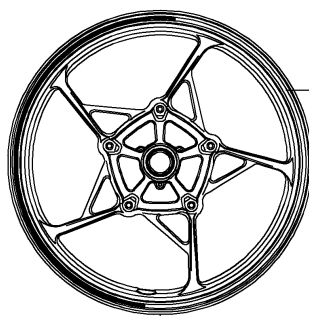

2023 Z650

PARTS DIAGRAM

Decals(PPFNN/PPFNL)

F2861

Ref. Cowling

Ref. Fuel Tank

Ref. Fuel Tank

Ref. Fuel Tank

Ref. Shroud

Ref. Side Covers/Chain Cover

Ref. Front Wheel

Ref. Rear Wheel/Chain

2023 Z650

PARTS LIST

Decals(PPFNN/PPFNL)

Kawasaki