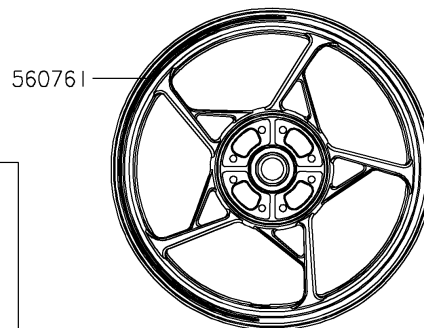

2023 Z650

PARTS DIAGRAM

Decals(PPFNN/PPFNL)

F2861

Ref. Cowling

Ref. Fuel Tank

Ref. Fuel Tank

Ref. Fuel Tank

Ref. Shroud

Ref. Side Covers/Chain Cover

Ref. Front Wheel

Ref. Rear Wheel/Chain

2023 Z650

PARTS LIST

Decals(PPFNN/PPFNL)

Kawasaki