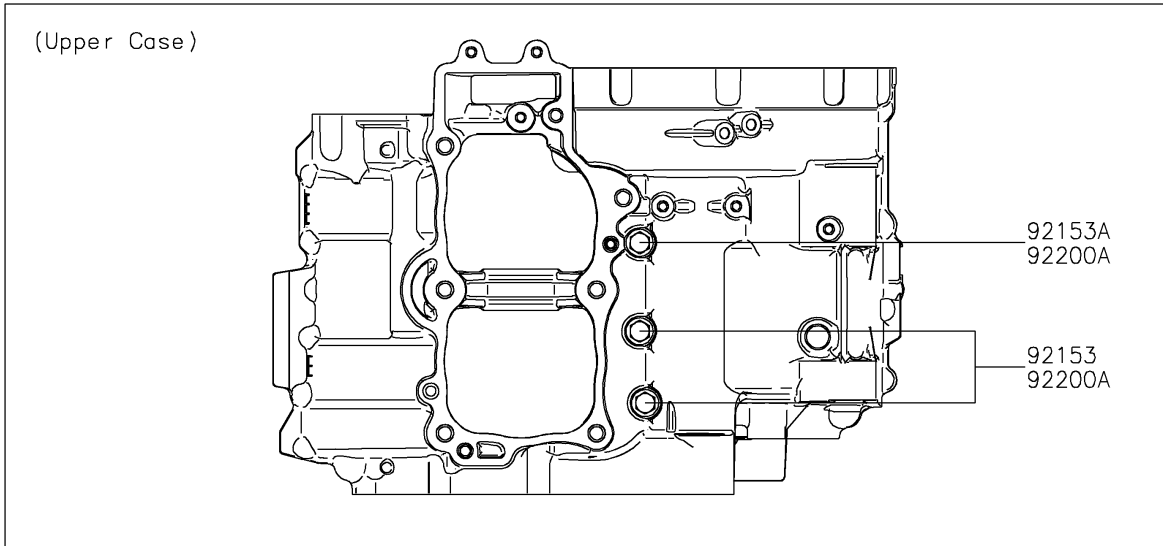

2023 Z650

PARTS DIAGRAM

Crankcase Bolt Pattern

E1412

2023 Z650

PARTS LIST

Crankcase Bolt Pattern

Kawasaki

Let the Good Times Roll®

ITEM NAME

PART NUMBER

QUANTITY
