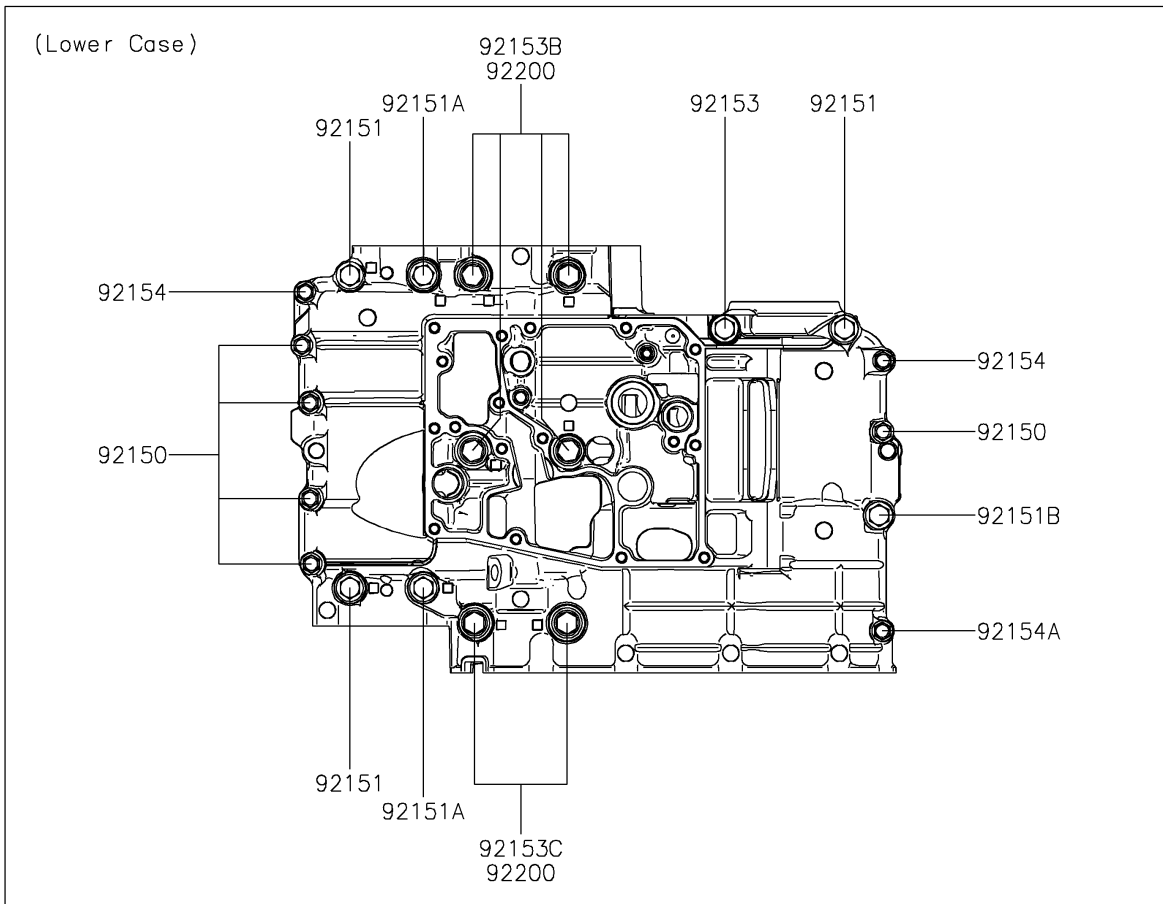

2023 Z650

PARTS DIAGRAM

Crankcase Bolt Pattern

E1412

2023 Z650

PARTS LIST

Crankcase Bolt Pattern

Kawasaki

Let the Good Times Roll®

ITEM NAME

PART NUMBER

QUANTITY
