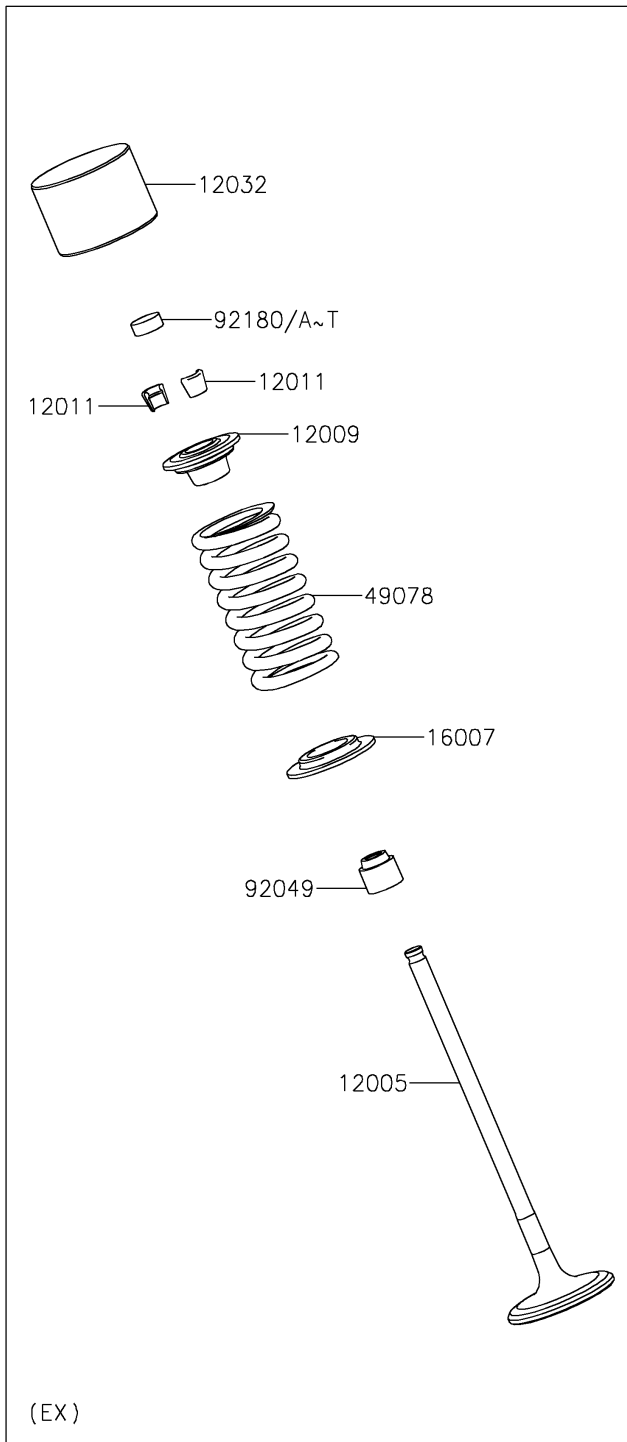

2023 Z650

PARTS DIAGRAM

Valve(s)

E1210

2023 Z650

PARTS LIST

Valve(s)

ITEM NAME

PART NUMBER

QUANTITY
