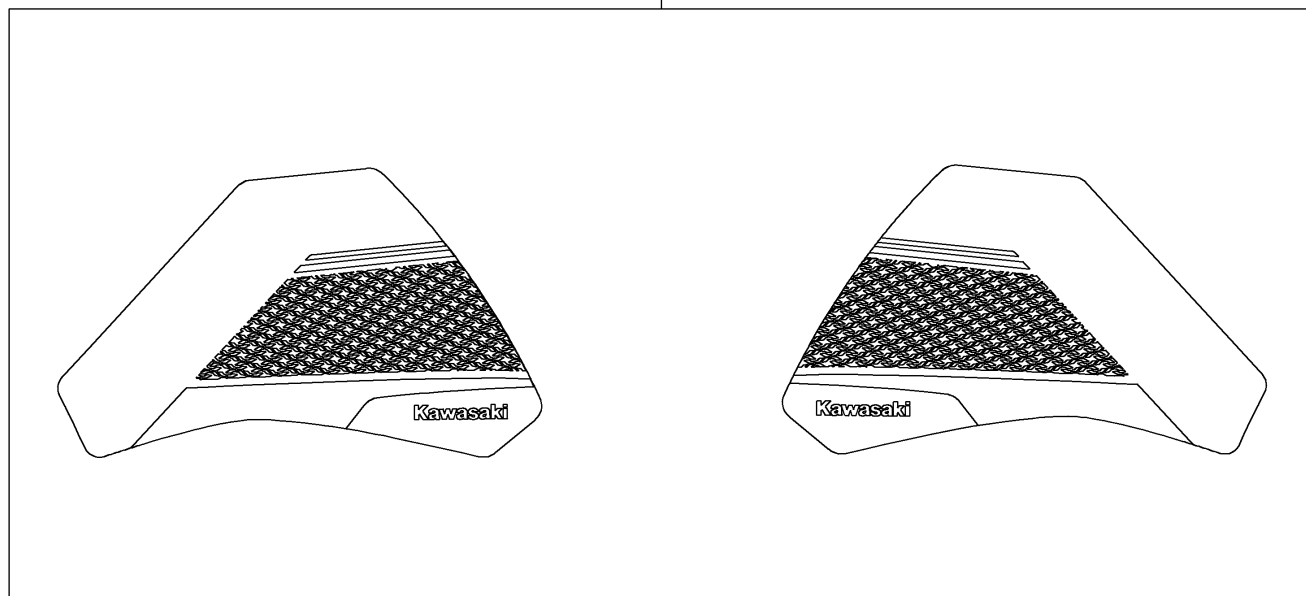

2024 KLR650 S

PARTS DIAGRAM

Accessory(Tank Pad)

Kawasaki

Let the Good Times Roll®

F2910H

99994

99994A

2024 KLR650 S

PARTS LIST

Accessory(Tank Pad)

ITEM NAME

PART NUMBER

QUANTITY
