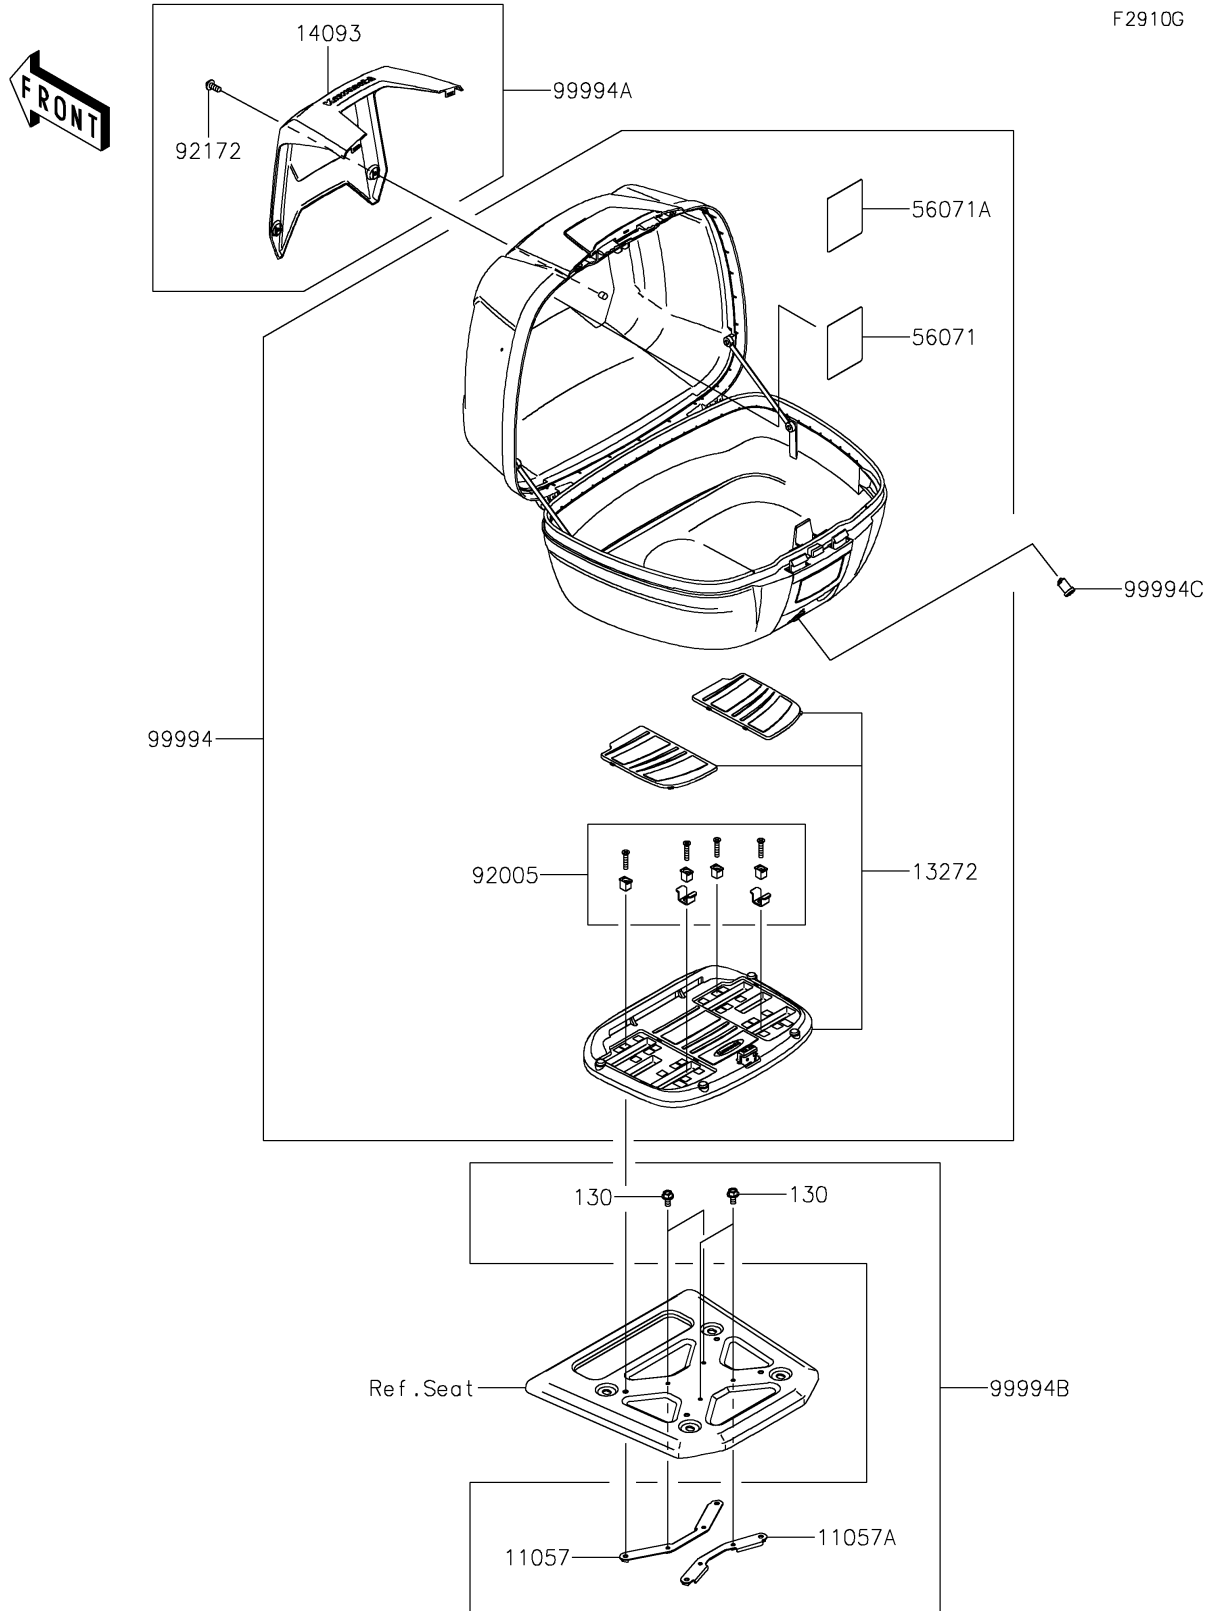

2024 KLR® 650 S

PARTS DIAGRAM

Accessory(Topcase)

2024 KLR[®] 650 S

PARTS LIST

Accessory(Topcase)

Kawasaki

Let the Good Times Roll[®]

ITEM NAME

PART NUMBER

QUANTITY
