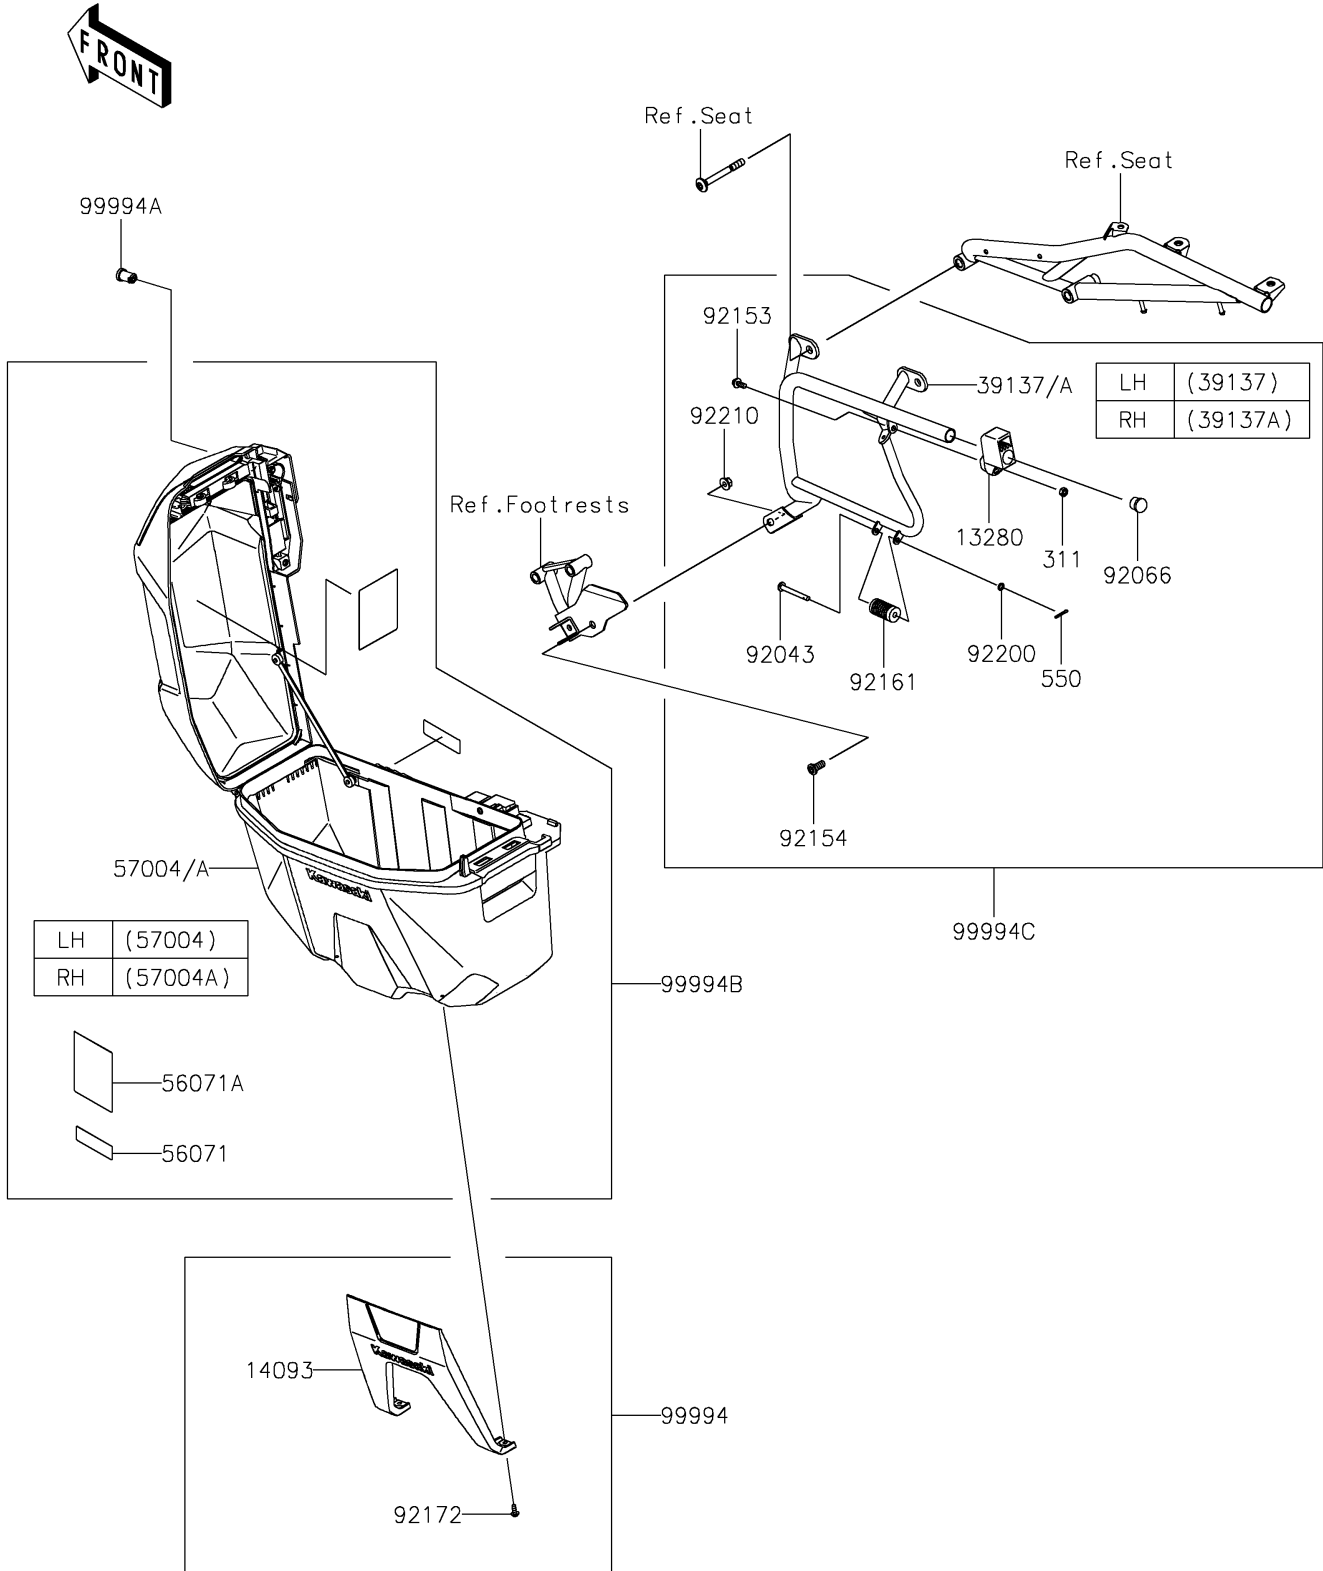

2025 KLR650 S

PARTS DIAGRAM

Accessory(Pannier Case)

F2910F

2025 KLR650 S

PARTS LIST

Accessory(Pannier Case)

Kawasaki

Let the Good Times Roll®

ITEM NAME

PART NUMBER

QUANTITY
