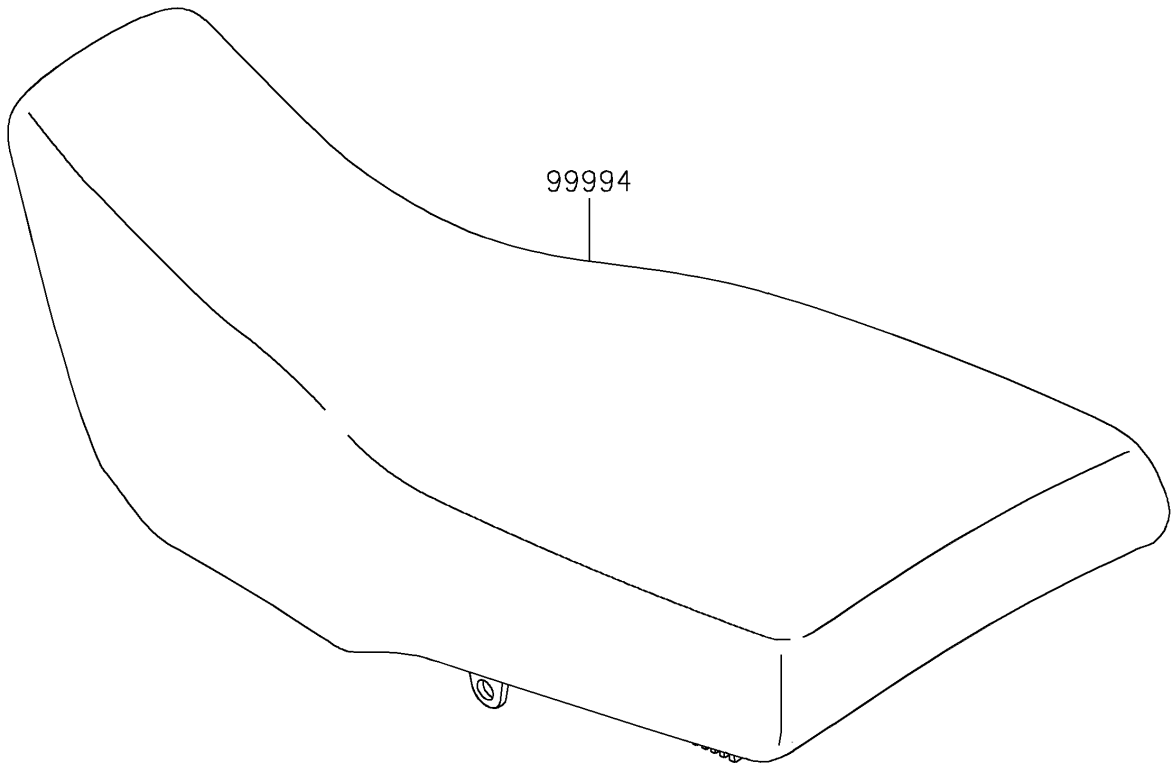

2024 KLR650 S

PARTS DIAGRAM

Accessory(Seat)

F2910E

2024 KLR650 S

PARTS LIST

Accessory(Seat)

Kawasaki

Let the Good Times Roll®

ITEM NAME

PART NUMBER

QUANTITY
