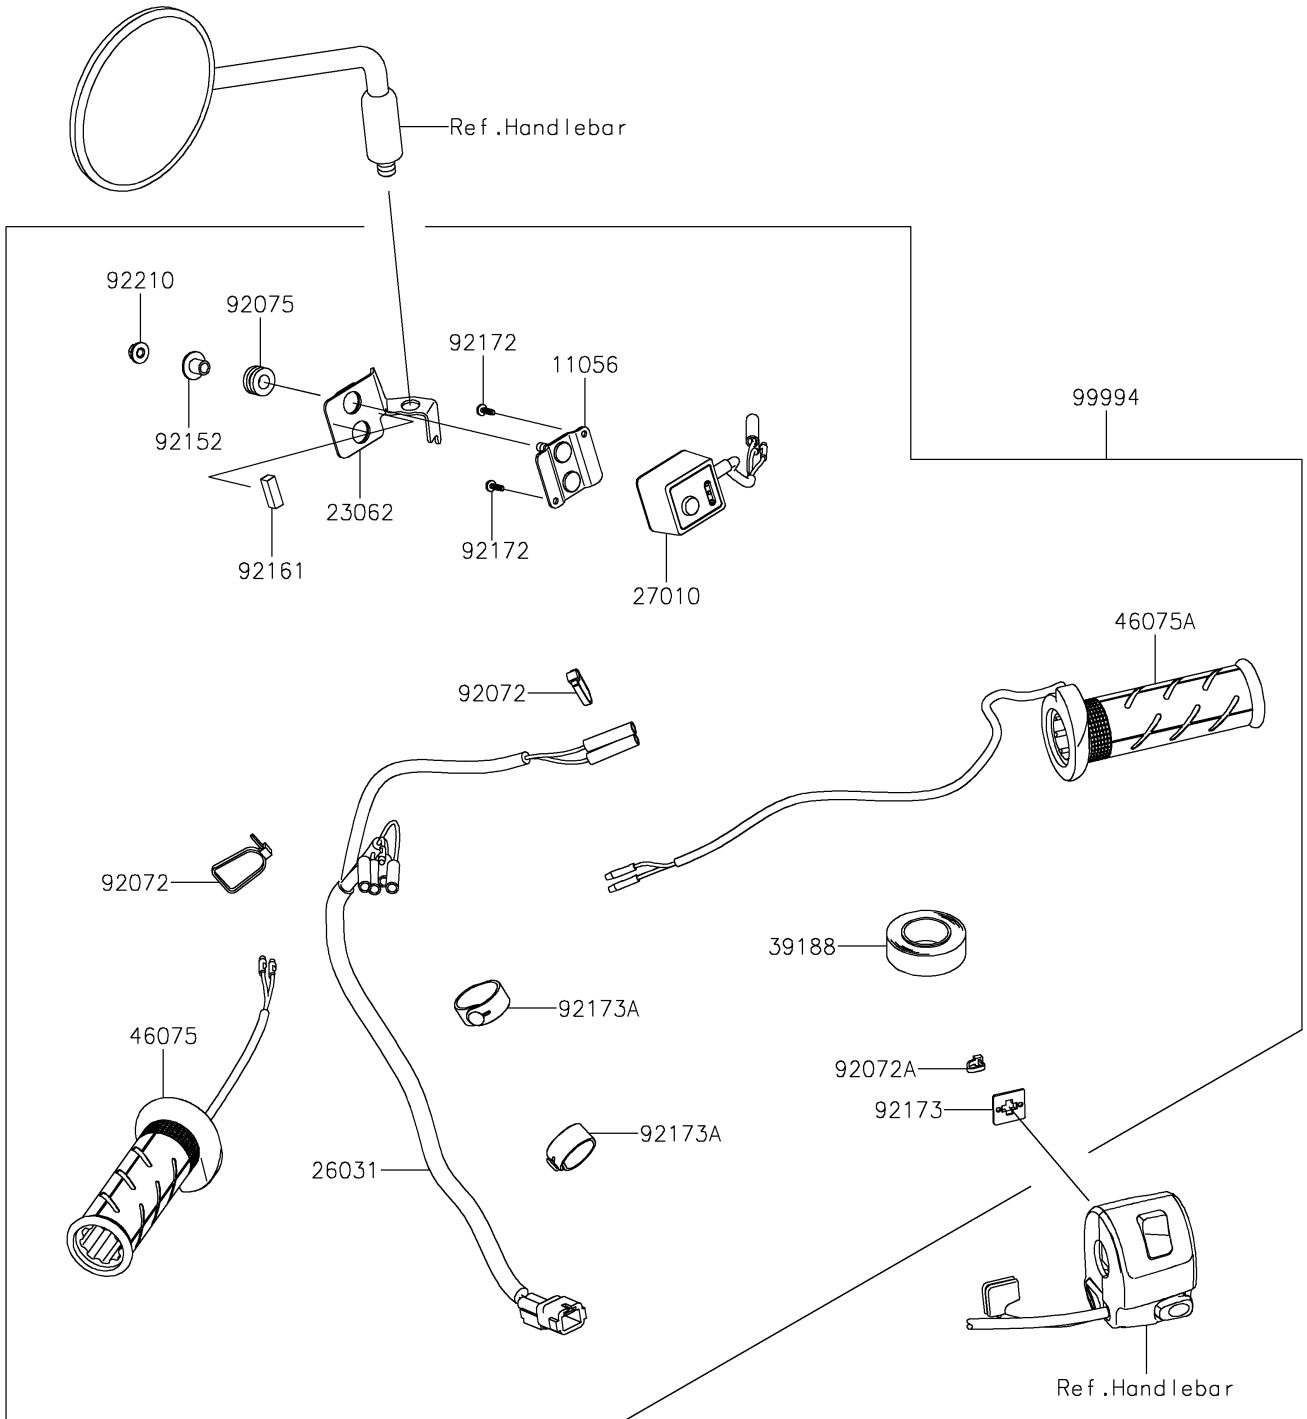

2025 KLR650 S

PARTS DIAGRAM

Accessory(Grip Heater)

F2910C

2025 KLR650 S

PARTS LIST

Accessory(Grip Heater)

Kawasaki

Let the Good Times Roll®

ITEM NAME

PART NUMBER

QUANTITY
