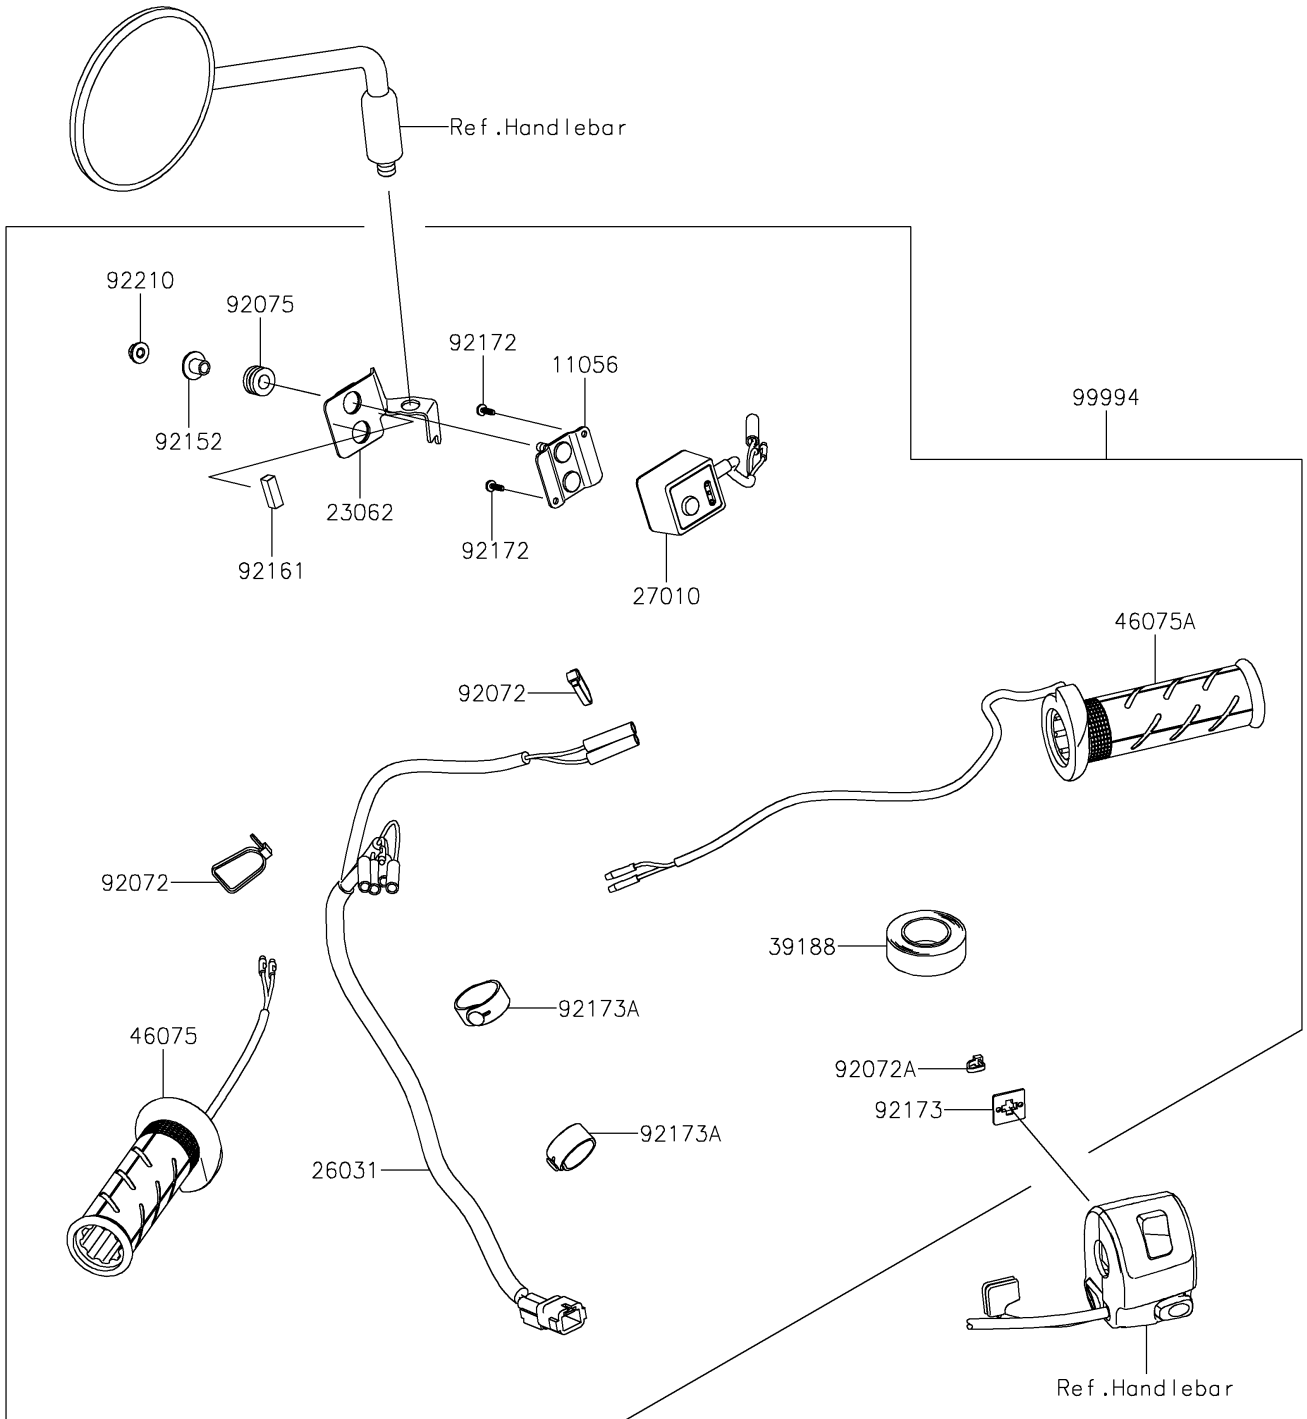

## PARTS DIAGRAM

### Accessory(Grip Heater)

F2910C

# 2025 KLR650 S

## PARTS LIST