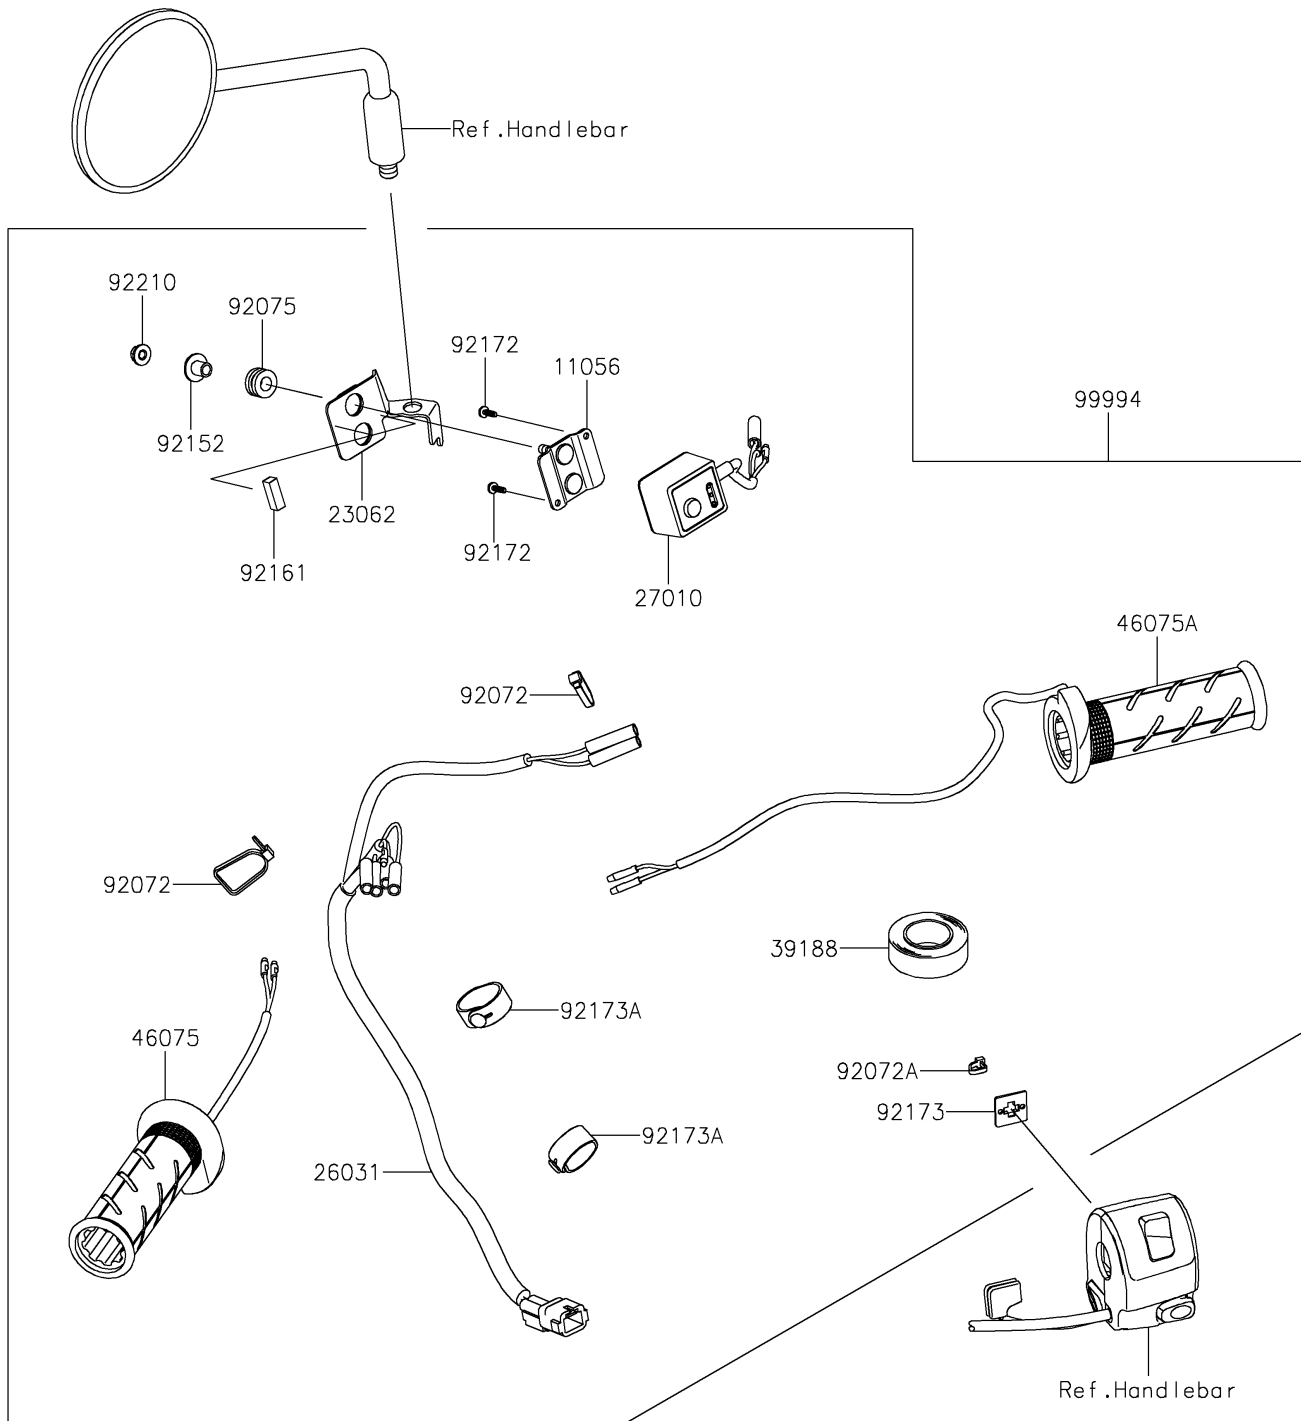

2023 KLR[®] 650 S

PARTS DIAGRAM

Accessory(Grip Heater)

F2910C

2023 KLR[®] 650 S

PARTS LIST

Accessory(Grip Heater)

ITEM NAME	PART NUMBER	QUANTITY
BRACKET (Ref # 11056)	11056-7296	1
BRACKET-COMP (Ref # 23062)	23062-1325	1
HARNESS (Ref # 26031)	26031-3876	1
SWITCH,HEATED-GRIP,HONDA-ACCES (Ref # 27010)	27010-0126	1
TAPE,HARNESS (Ref # 39188)	39188-0006	1
GRIP,HEATER,LH (Ref # 46075)	46075-0599	1
GRIP,HEATER,RH (Ref # 46075A)	46075-0600	1
BAND,L=152 (Ref # 92072)	92072-3874	2
BAND,L=100 (Ref # 92072A)	92072-3875	1
DAMPER (Ref # 92075)	92075-1912	2
COLLAR (Ref # 92152)	92152-0134	2
DAMPER (Ref # 92161)	92161-1756	2
SCREW,TAPPING,3X10 (Ref # 92172)	92172-0351	2
CLAMP (Ref # 92173)	92173-0812	1
CLAMP (Ref # 92173A)	92173-2194	2
NUT,FLANGED,5MM (Ref # 92210)	92210-0007	2
GRIP HEATER (Ref # 99994)	99994-1501	1