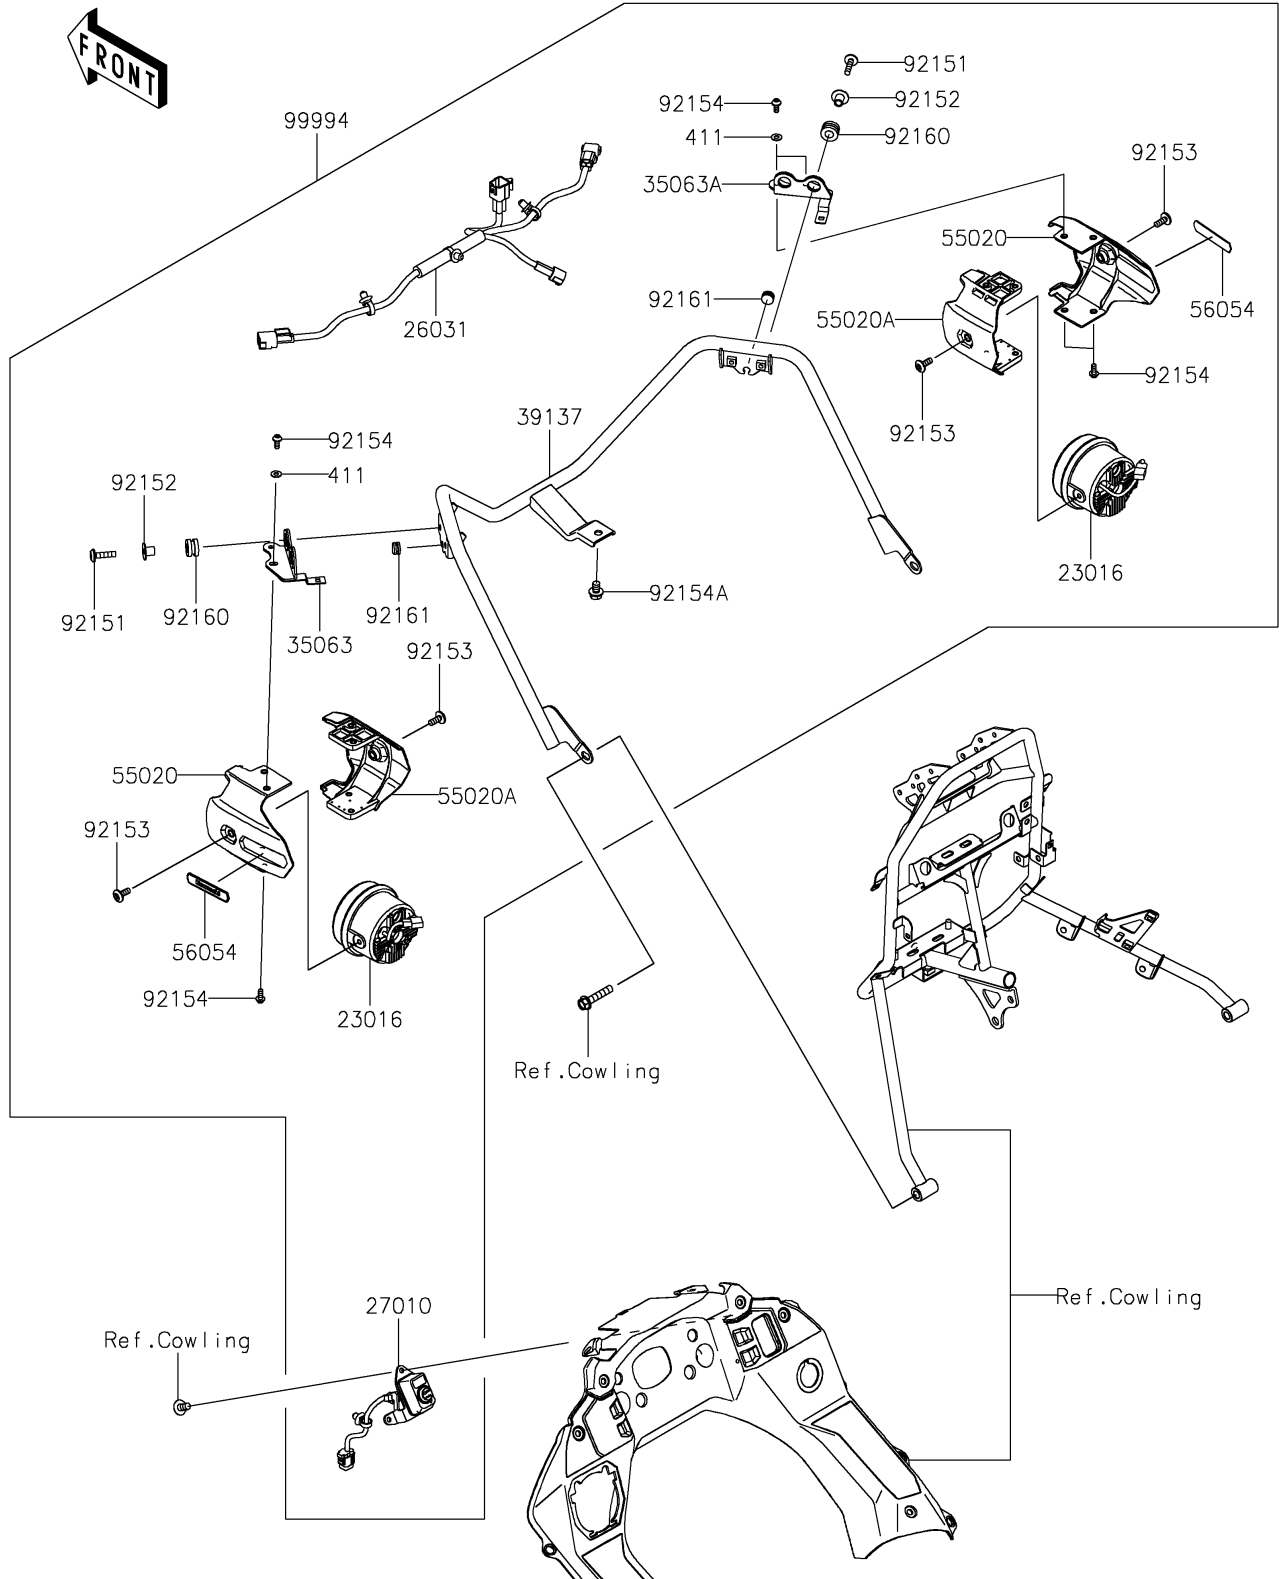

2025 KLR650 S

PARTS DIAGRAM

Accessory(Fog Lamp)

F2910B

2025 KLR650 S

PARTS LIST

Accessory(Fog Lamp)

ITEM NAME	PART NUMBER	QUANTITY
-----------	-------------	----------
