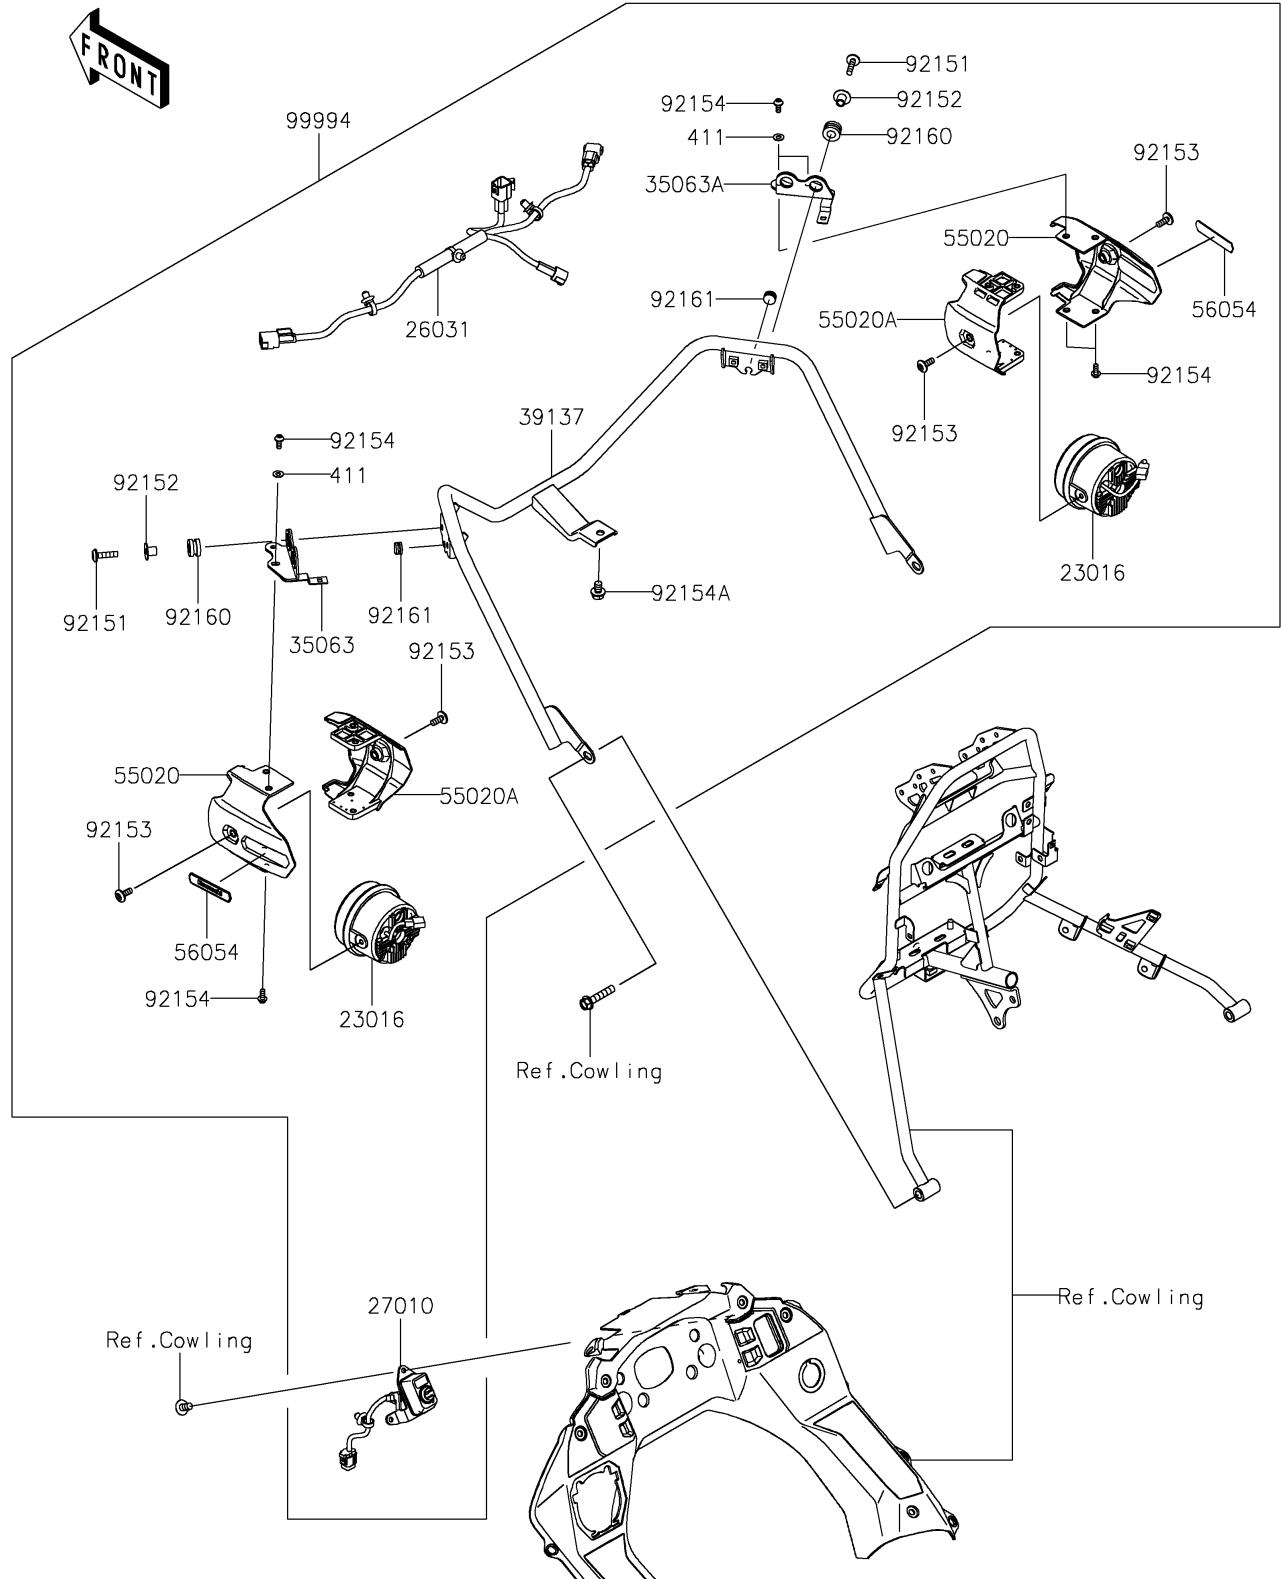

# 2024 KLR650 S

## PARTS DIAGRAM

## PARTS LIST

Accessory(Fog Lamp)

ITEM NAME	PART NUMBER	QUANTITY
-----------	-------------	----------

---