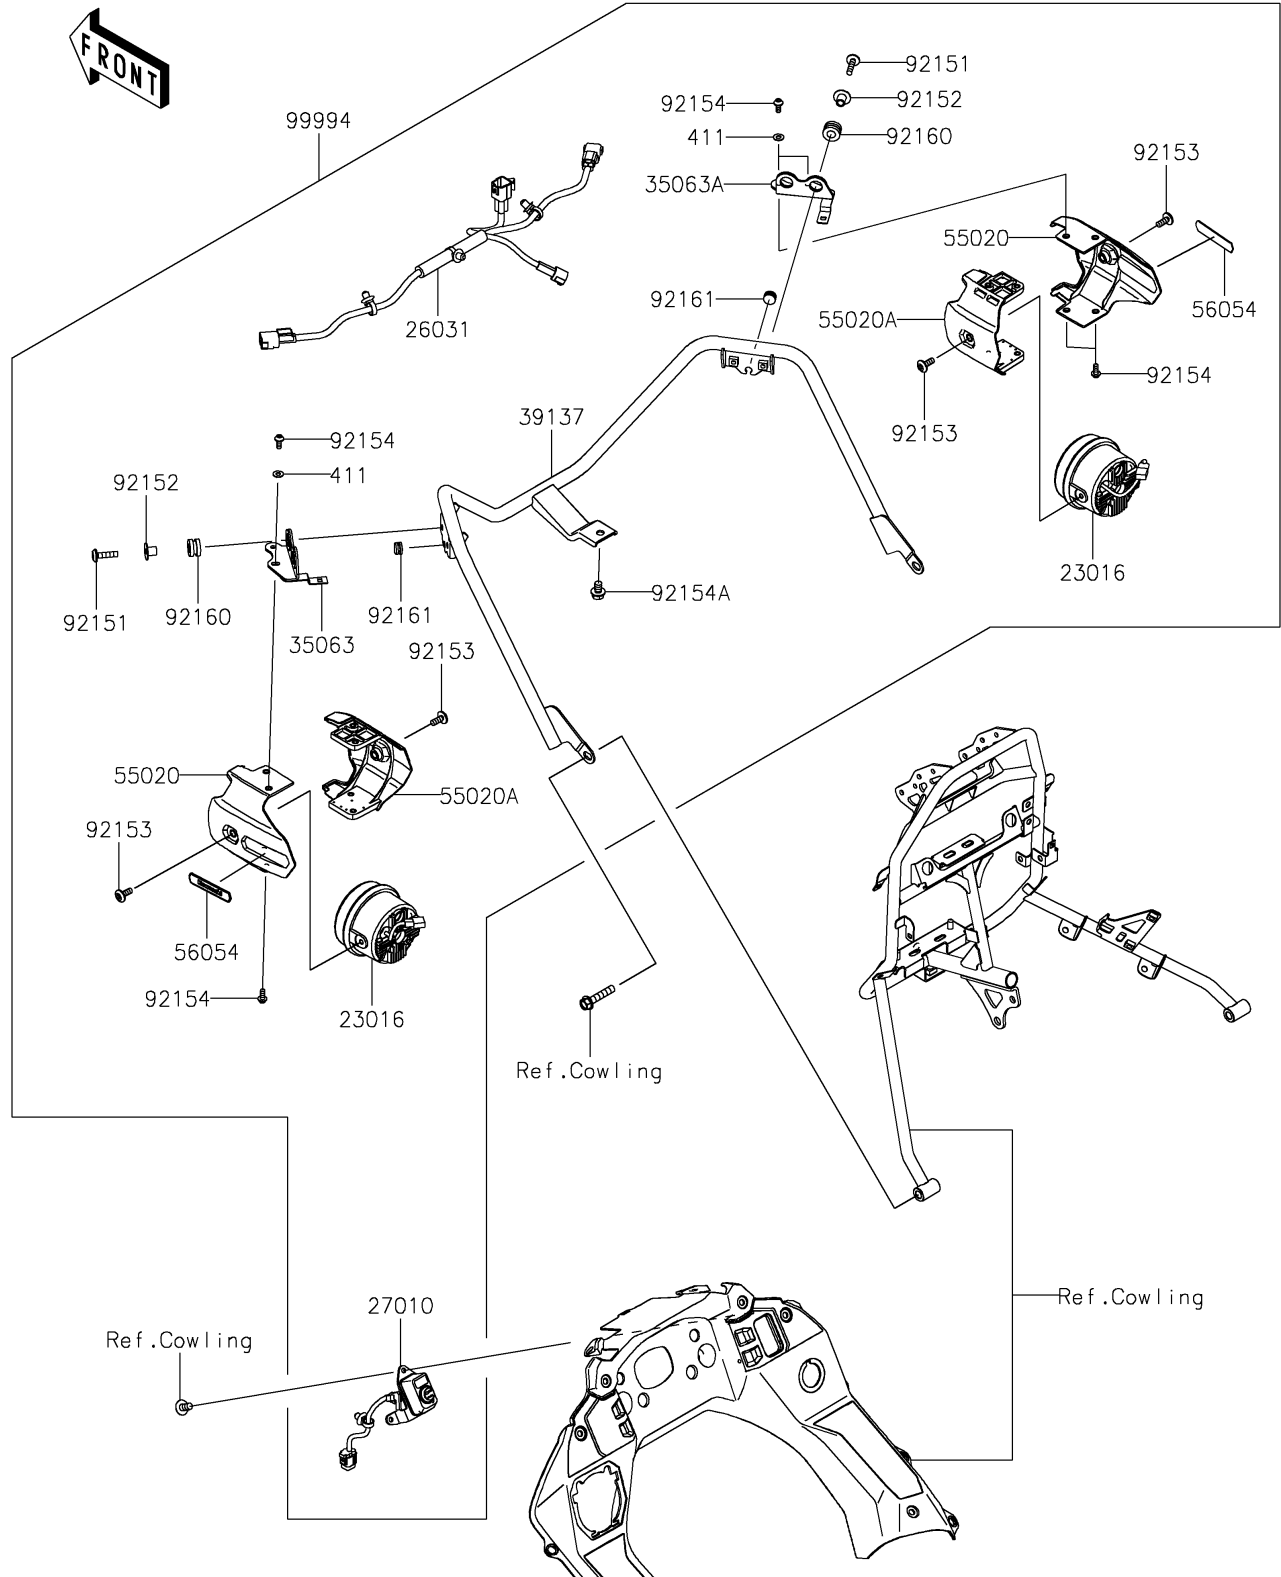

2024 KLR® 650 S

PARTS DIAGRAM

Accessory(Fog Lamp)

F2910B

2024 KLR[®] 650 S

PARTS LIST

Accessory(Fog Lamp)

ITEM NAME

PART NUMBER

QUANTITY
