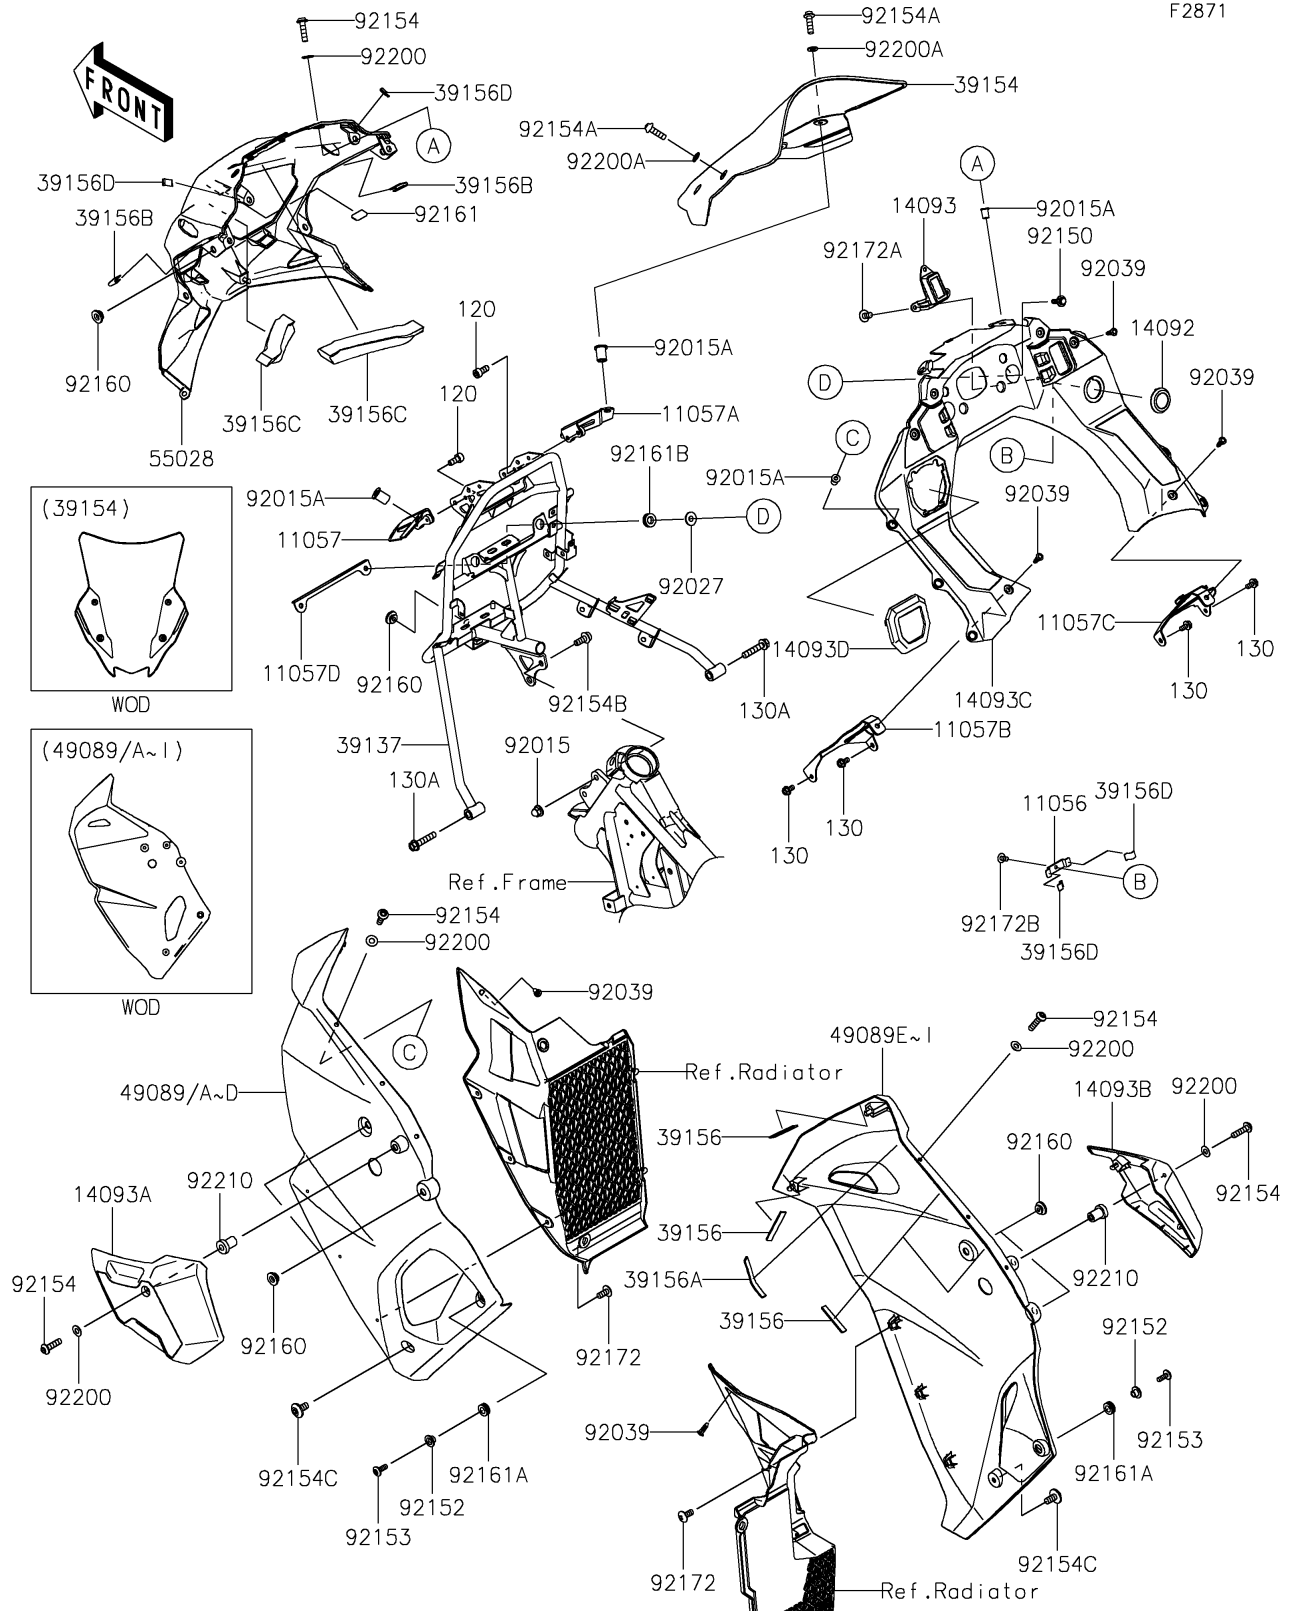

2024 KLR® 650 S

PARTS DIAGRAM

Cowling

F2871

2024 KLR[®] 650 S

PARTS LIST

Cowling

ITEM NAME

PART NUMBER

QUANTITY
