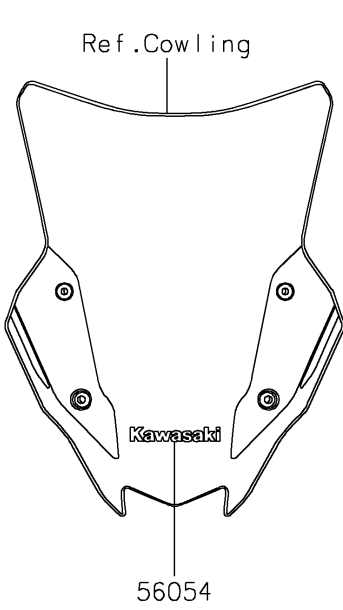

2025 KLR650 S

PARTS DIAGRAM

Decals(Green)(MSFAN/MSFAL)

F2861D

2025 KLR650 S

PARTS LIST

Decals(Green)(MSFAN/MSFAL)

ITEM NAME

PART NUMBER

QUANTITY
