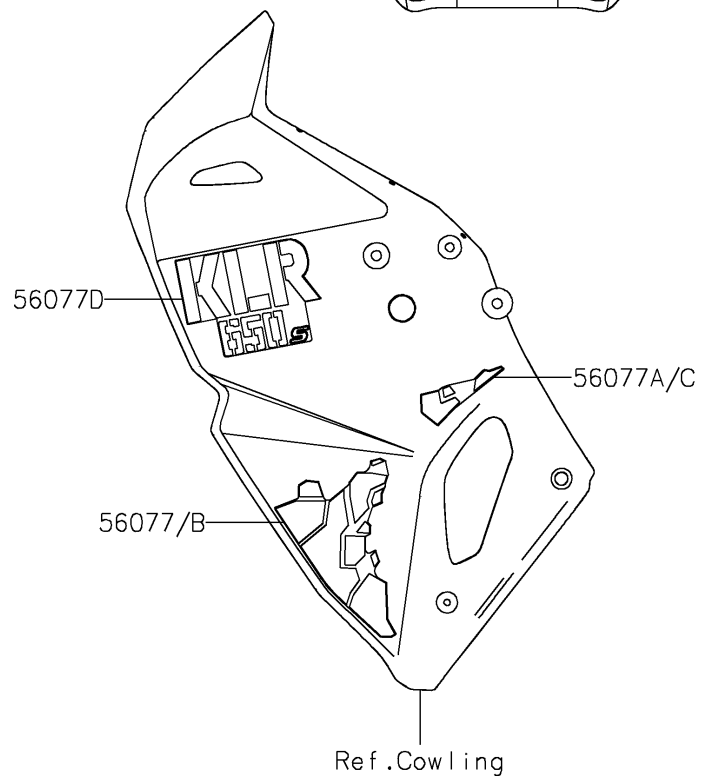

2025 KLR650 S

PARTS DIAGRAM

Decals(Green)(MSFAN/MSFAL)

F2861D

2025 KLR650 S

PARTS LIST

Decals(Green)(MSFAN/MSFAL)

ITEM NAME

PART NUMBER

QUANTITY
