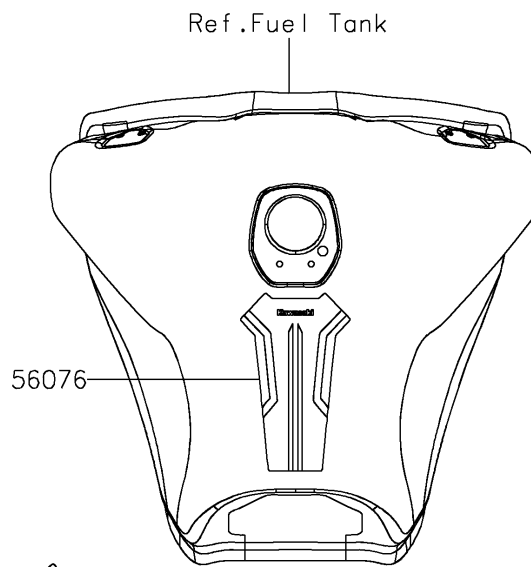

2025 KLR650 S

PARTS DIAGRAM

Decals(Green)(MSFAN/MSFAL)

F2861D

2025 KLR650 S

PARTS LIST

Decals(Green)(MSFAN/MSFAL)

ITEM NAME

PART NUMBER

QUANTITY
