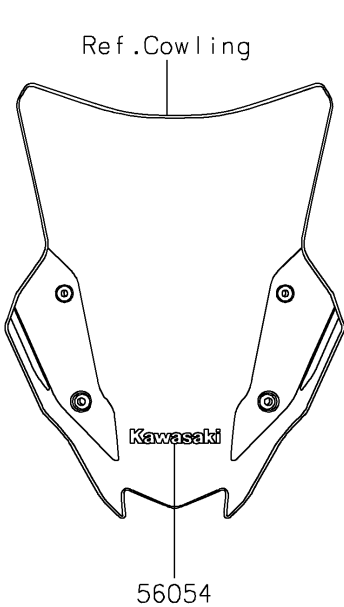

# 2025 KLR650 S

## PARTS DIAGRAM

Decals(White)(MRFNN/MRFNL)

**Kawasaki**

Let the Good Times Roll®

F2861C