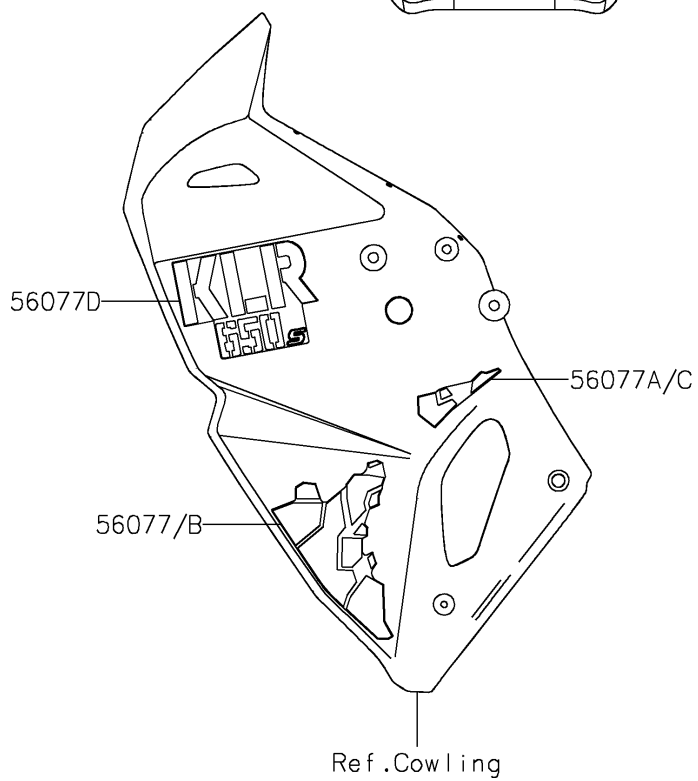

# 2025 KLR650 S

## PARTS DIAGRAM

Decals(White)(MRFNN/MRFNL)

**Kawasaki**

Let the Good Times Roll®

F2861C