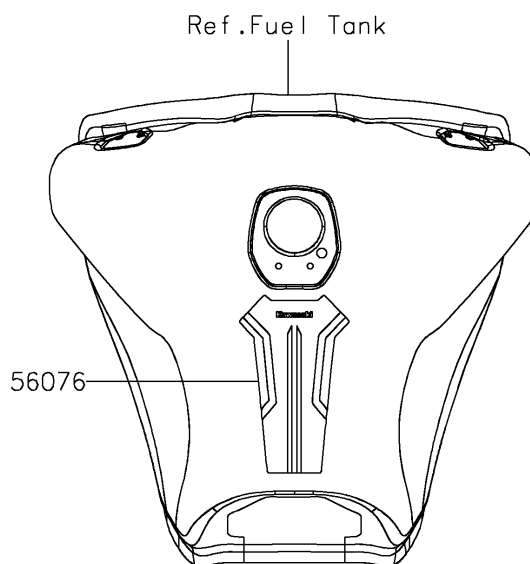

# 2025 KLR650 S

## PARTS DIAGRAM

Decals(White)(MRFNN/MRFNL)

**Kawasaki**

Let the Good Times Roll®

F2861C