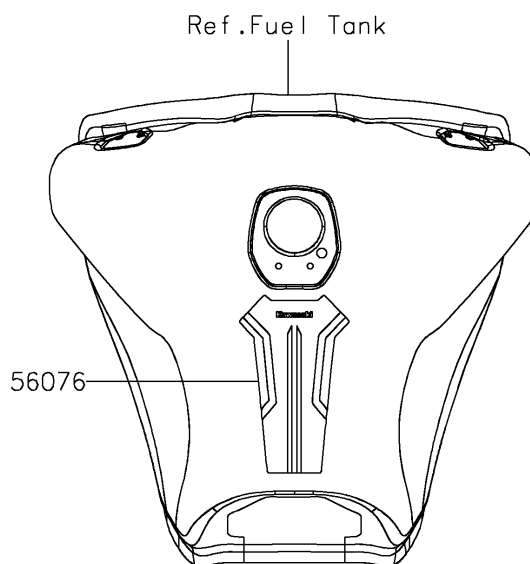

# 2024 KLR650 S

## PARTS DIAGRAM

Decals(White)(MRFNN/MRFNL)

**Kawasaki**

Let the Good Times Roll®

F2861C