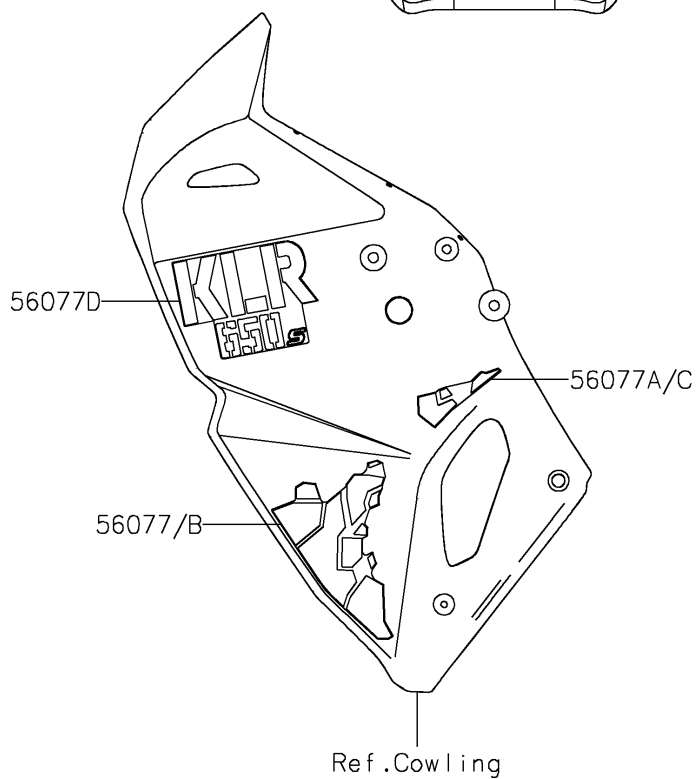

# 2024 KLR650 S

## PARTS DIAGRAM

Decals(White)(MRFNN/MRFNL)

**Kawasaki**

Let the Good Times Roll®

F2861C