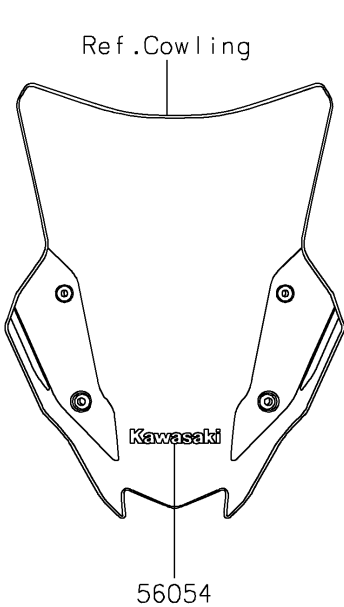

# 2024 KLR650 S

## PARTS DIAGRAM

Decals(White)(MRFNN/MRFNL)

**Kawasaki**

Let the Good Times Roll®

F2861C