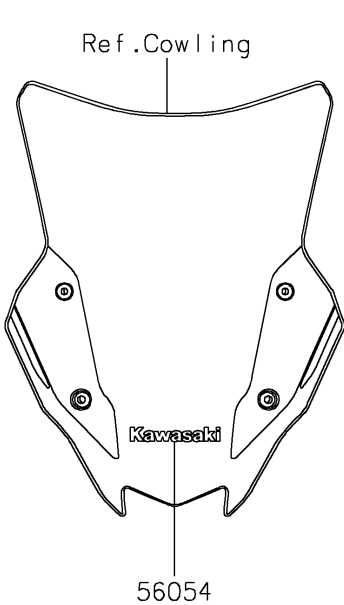

2024 KLR[®] 650 S

PARTS DIAGRAM

Decals(White)(MRFNN/MRFNL)

Kawasaki

Let the Good Times Roll[®]

F2861C

2024 KLR[®] 650 S

PARTS LIST