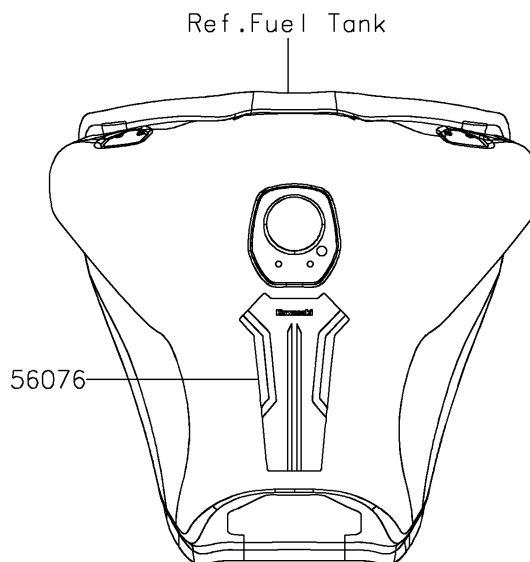

2024 KLR[®] 650 S

PARTS DIAGRAM

Decals(White)(MRFNN/MRFNL)

Kawasaki

Let the Good Times Roll[®]

F2861C

2024 KLR[®] 650 S

PARTS LIST