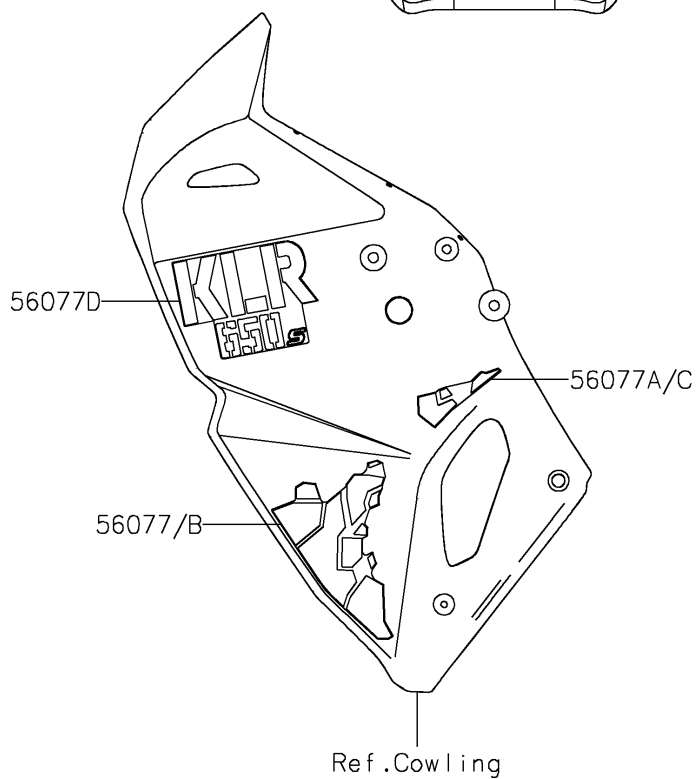

2024 KLR[®] 650 S

PARTS DIAGRAM

Decals(White)(MRFNN/MRFNL)

Kawasaki

Let the Good Times Roll[®]

F2861C

2024 KLR[®] 650 S

PARTS LIST

Decals(White)(MRFNN/MRFNL)

ITEM NAME

PART NUMBER

QUANTITY
