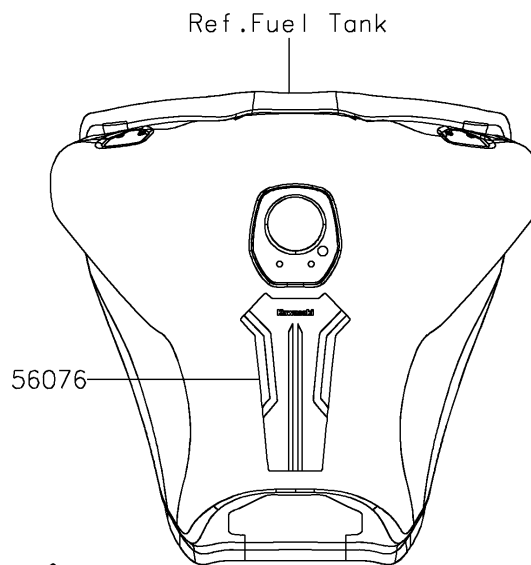

# 2024 KLR650 S

## PARTS DIAGRAM

Decals(Red)(MRFNN/MRFNL)

F2861B