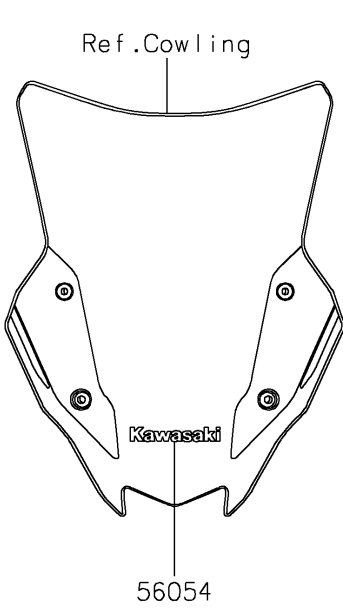

# 2024 KLR650 S

## PARTS DIAGRAM

Decals(Red)(MRFNN/MRFNL)

F2861B