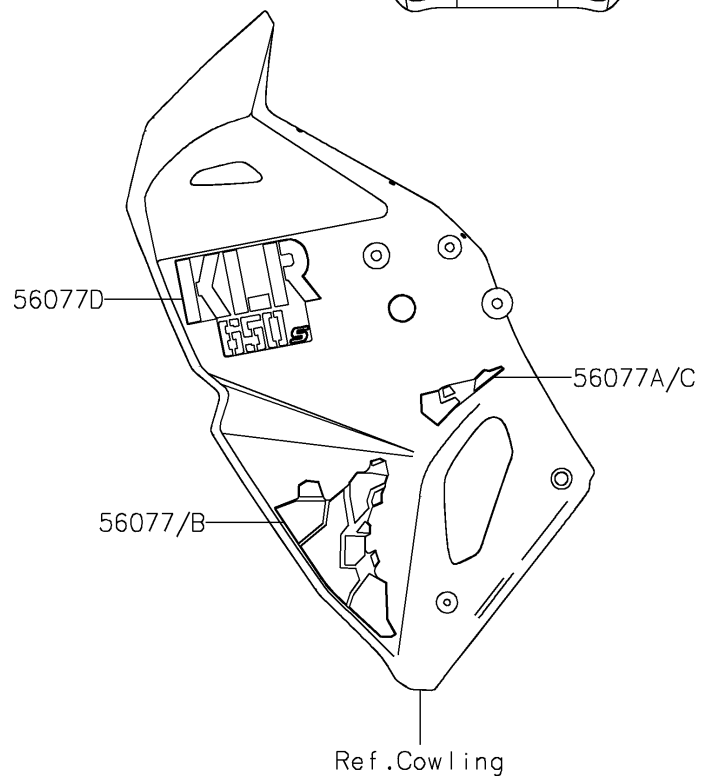

# 2024 KLR650 S

## PARTS DIAGRAM

Decals(Red)(MRFNN/MRFNL)

F2861B