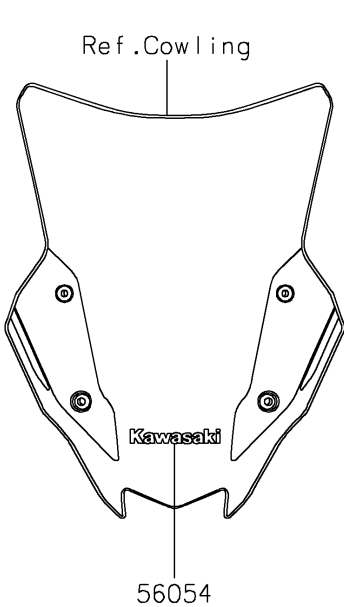

2024 KLR® 650 S

PARTS DIAGRAM

Decals(Red)(MRFNN/MRFNL)

F2861B

2024 KLR[®] 650 S

PARTS LIST

Decals(Red)(MRFNN/MRFNL)

ITEM NAME

PART NUMBER

QUANTITY
