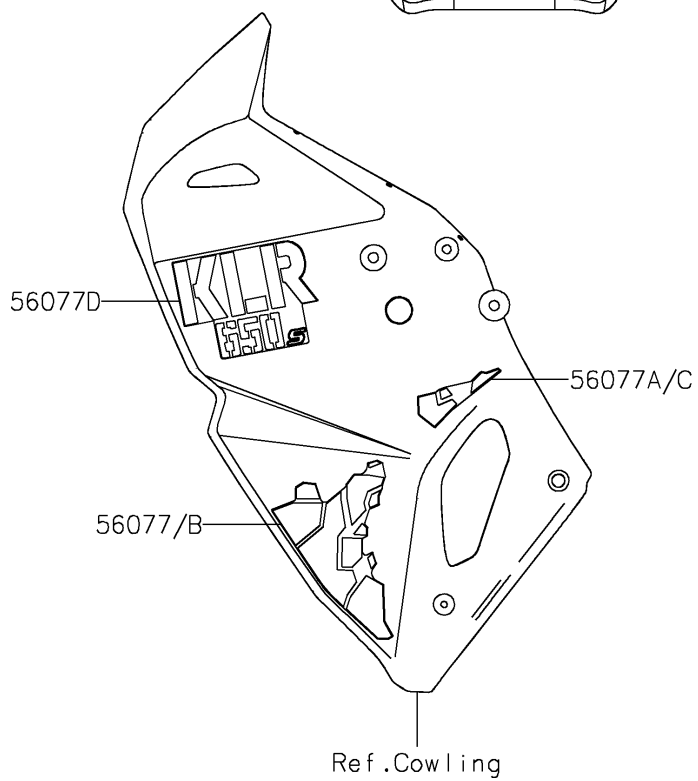

2024 KLR® 650 S

PARTS DIAGRAM

Decals(Red)(MRFNN/MRFNL)

F2861B

2024 KLR[®] 650 S

PARTS LIST

Decals(Red)(MRFNN/MRFNL)

ITEM NAME

PART NUMBER

QUANTITY
