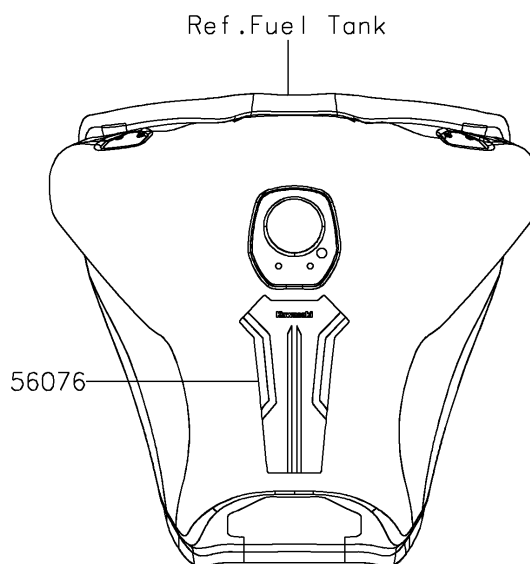

2024 KLR® 650 S

PARTS DIAGRAM

Decals(Red)(MRFNN/MRFNL)

F2861B

2024 KLR[®] 650 S

PARTS LIST

Decals(Red)(MRFNN/MRFNL)

ITEM NAME

PART NUMBER

QUANTITY
