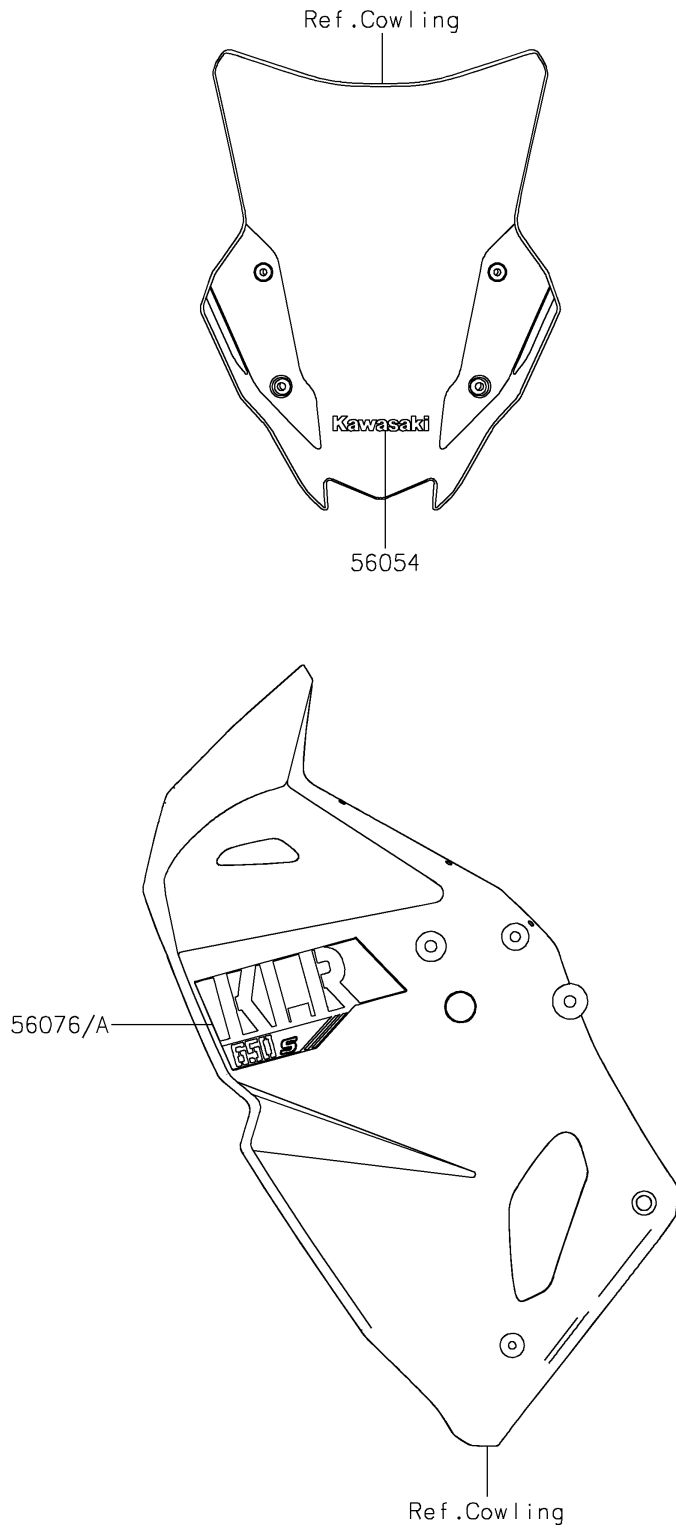

2024 KLR650 S

PARTS DIAGRAM

Decals(Gray)(MPFNN/MPFNL)

F2861A

2024 KLR650 S

PARTS LIST

Decals(Gray)(MPFNN/MPFNL)

ITEM NAME

PART NUMBER

QUANTITY
