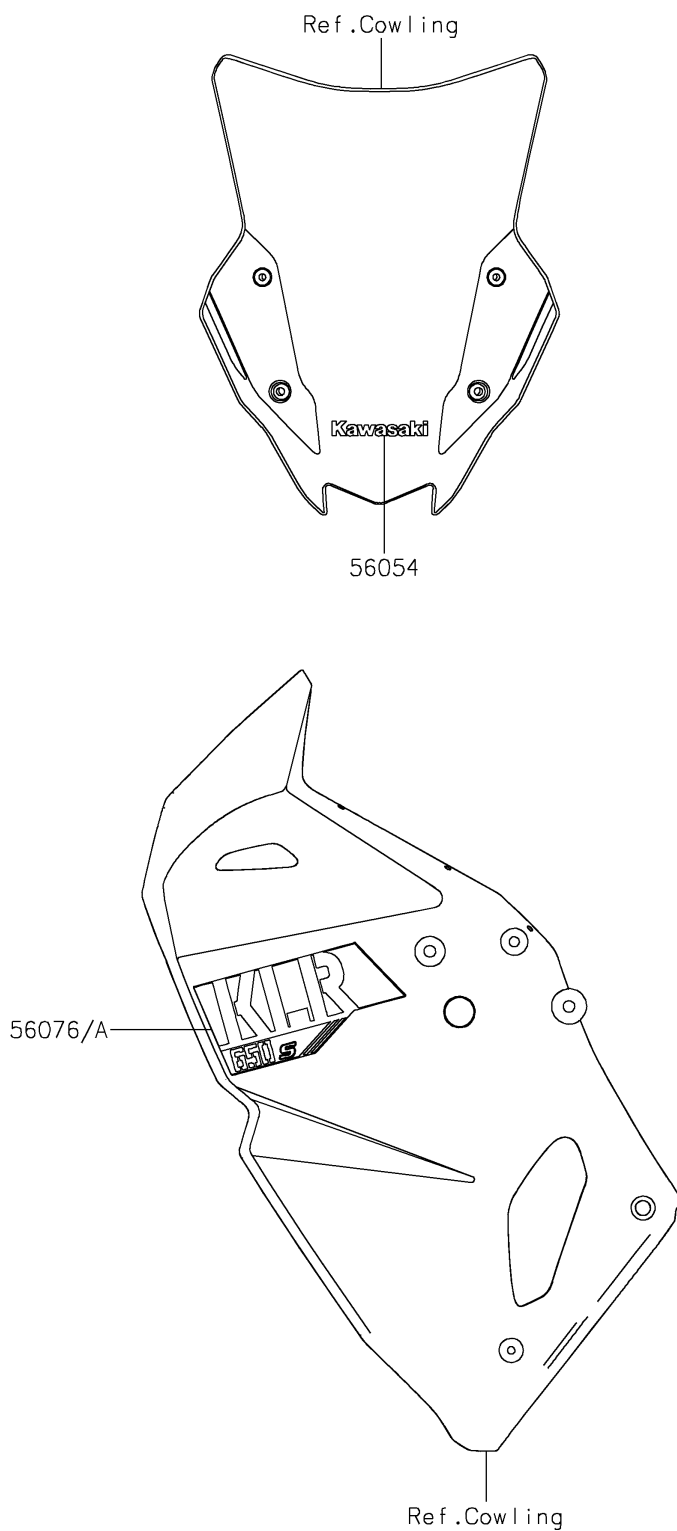

2024 KLR[®] 650 S

PARTS DIAGRAM

Decals(Gray)(MPFNN/MPFNL)

F2861A

2024 KLR[®] 650 S

PARTS LIST

Decals(Gray)(MPFNN/MPFNL)

Kawasaki

Let the Good Times Roll[®]

ITEM NAME

PART NUMBER

QUANTITY
