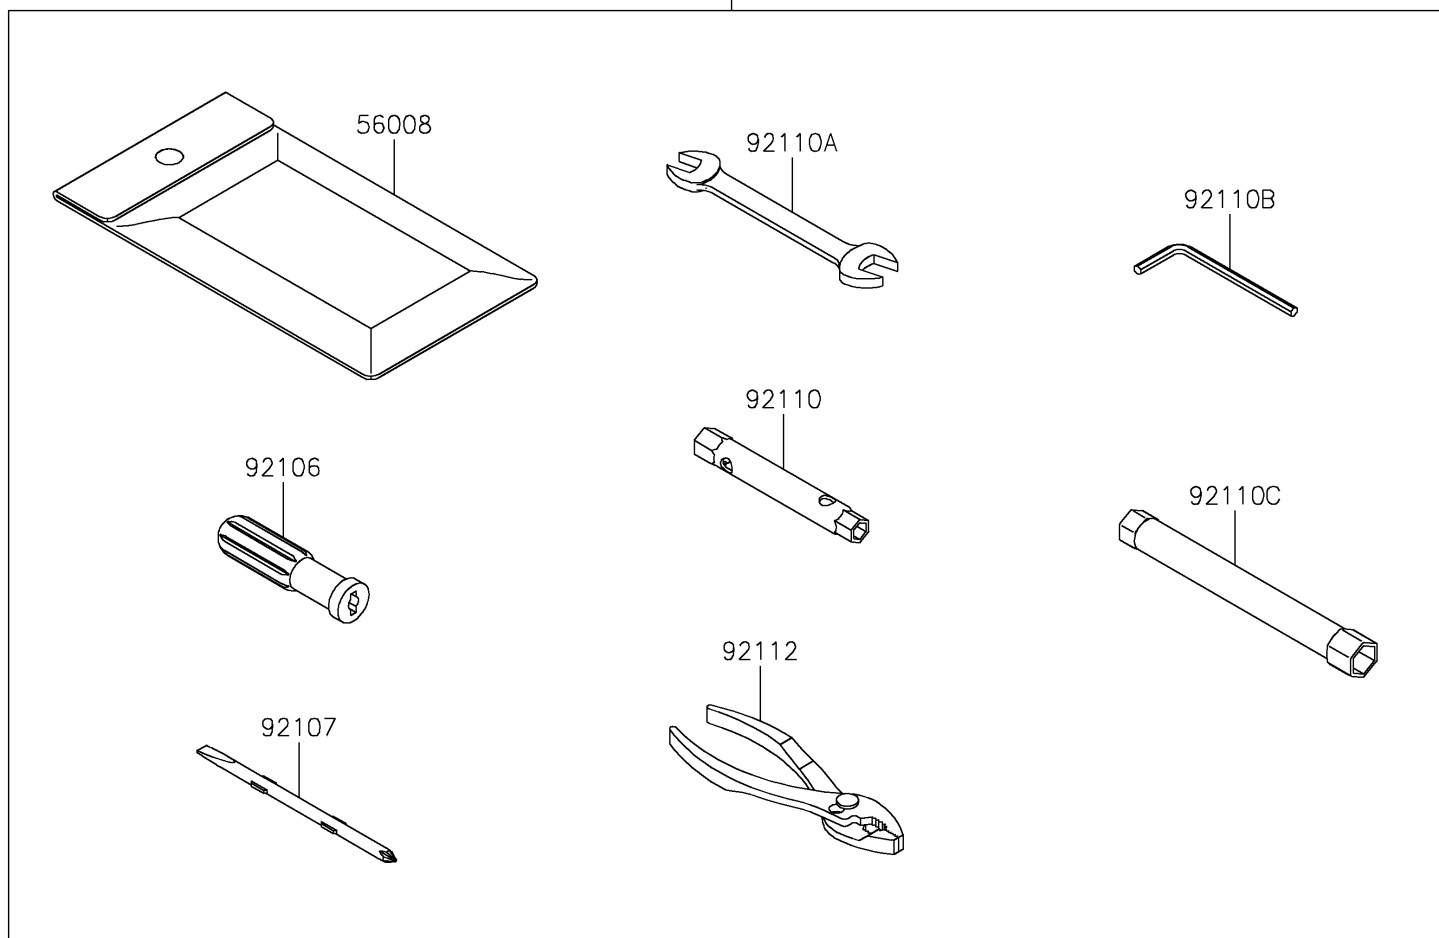

2025 KLR650 S

PARTS DIAGRAM

Owner's Tools

F2810

56007

2025 KLR650 S

PARTS LIST

Owner's Tools

Kawasaki

Let the Good Times Roll®

ITEM NAME

PART NUMBER

QUANTITY
