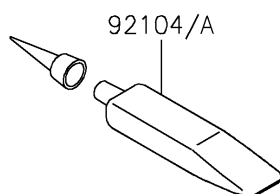

2025 KLR650 S

PARTS DIAGRAM

Owner's Tools

F2810

56007

2025 KLR650 S

PARTS LIST

Owner's Tools

Kawasaki

Let the Good Times Roll®

ITEM NAME

PART NUMBER

QUANTITY
