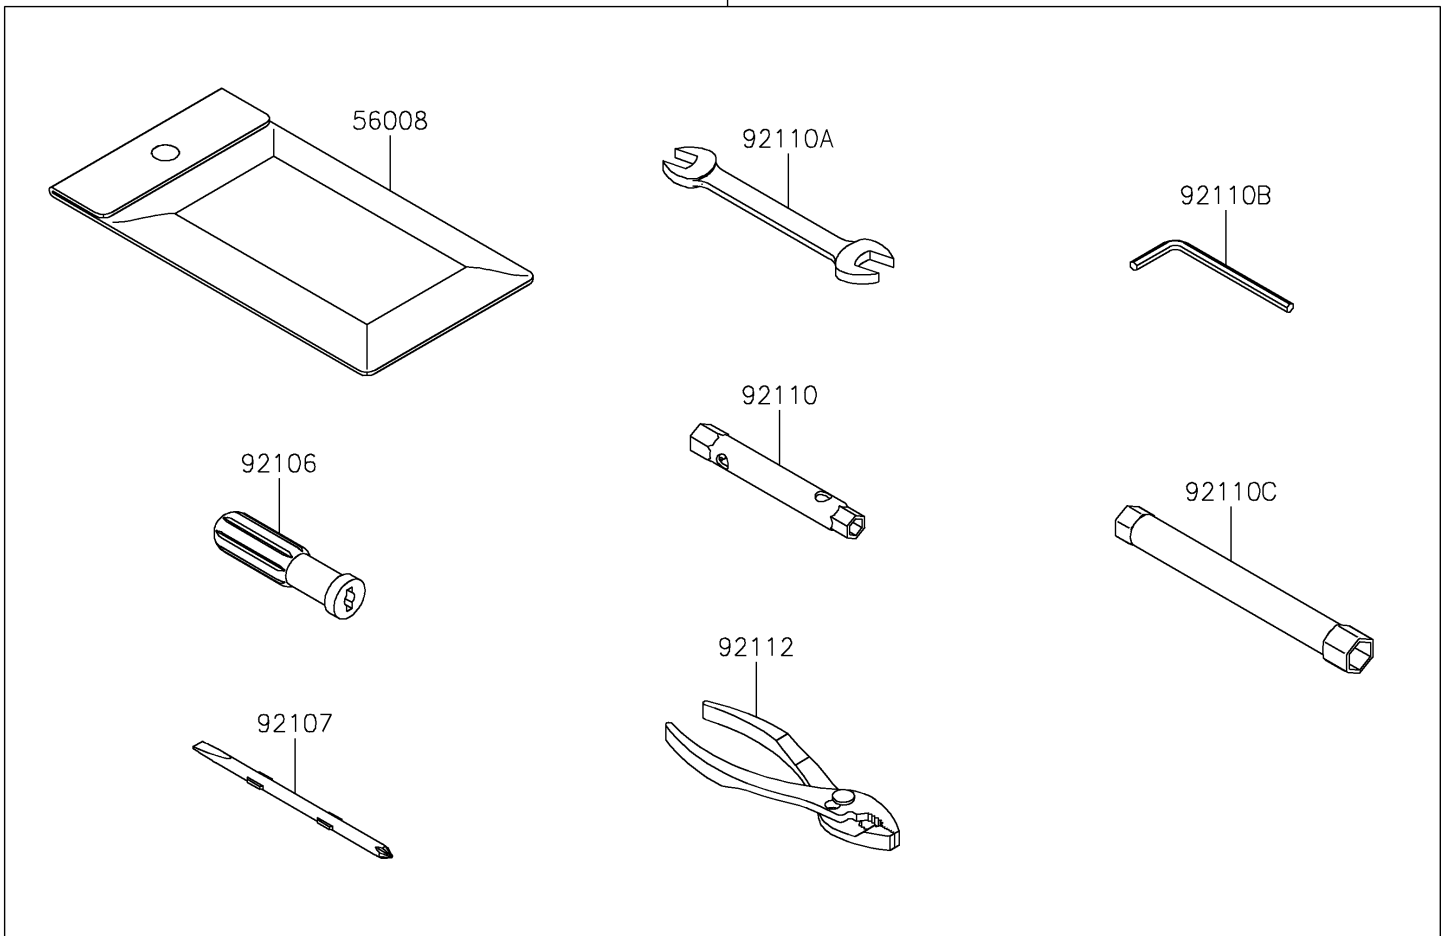

2024 KLR[®] 650 S

PARTS DIAGRAM

Owner's Tools

F2810

56007

2024 KLR[®] 650 S

PARTS LIST

Owner's Tools

Kawasaki

Let the Good Times Roll[®]

ITEM NAME

PART NUMBER

QUANTITY
