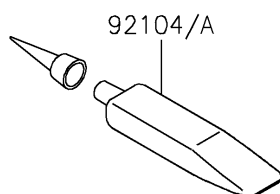

2025 KLR650 S

PARTS DIAGRAM

Owner's Tools

F2810

56007

2025 KLR650 S

PARTS LIST

Owner's Tools

ITEM NAME	PART NUMBER	QUANTITY
TOOL-KIT (Ref # 56007)	56007-0196	1
BAG,TOOL (Ref # 56008)	56008-0036	1
GASKET-LIQUID,TB1211F,CLEAR (Ref # 92104)	92104-0004	1
GASKET-LIQUID,TB1216B,BLACK (Ref # 92104A)	92104-1064	1
GRIP-SCREW DRIVER (Ref # 92106)	92106-0004	1
TOOL-DRIVER,#2PHILLIPS&SLOT (Ref # 92107)	92107-0019	1
TOOL-WRENCH,BOX,8X10 (Ref # 92110)	92110-0049	1
TOOL-WRENCH,OPEN END,14X17 (Ref # 92110A)	92110-0057	1
TOOL-WRENCH,ALLEN,4MM (Ref # 92110B)	92110-0567	1
TOOL-WRENCH,BOX,12MM (Ref # 92110C)	92110-0579	1
TOOL-PLIERS (Ref # 92112)	92112-0007	1