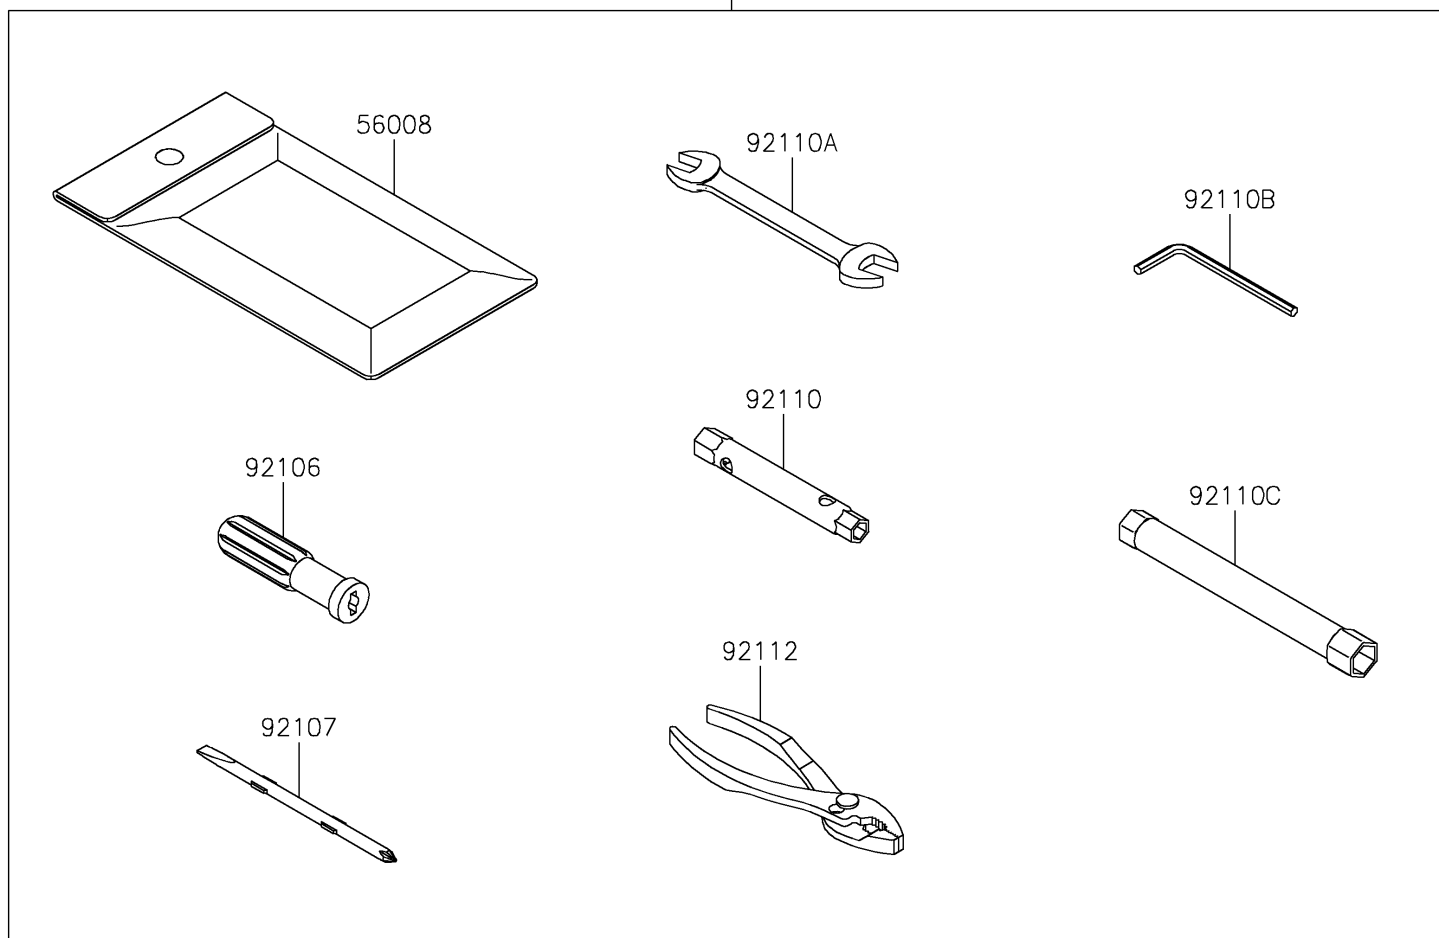

2025 KLR650 S

PARTS DIAGRAM

Owner's Tools

F2810

56007

2025 KLR650 S

PARTS LIST

Owner's Tools

ITEM NAME	PART NUMBER	QUANTITY
TOOL-KIT (Ref # 56007)	56007-0196	1
BAG,TOOL (Ref # 56008)	56008-0036	1
GASKET-LIQUID,TB1211F,CLEAR (Ref # 92104)	92104-0004	1
GASKET-LIQUID,TB1216B,BLACK (Ref # 92104A)	92104-1064	1
GRIP-SCREW DRIVER (Ref # 92106)	92106-0004	1
TOOL-DRIVER,#2PHILLIPS&SLOT (Ref # 92107)	92107-0019	1
TOOL-WRENCH,BOX,8X10 (Ref # 92110)	92110-0049	1
TOOL-WRENCH,OPEN END,14X17 (Ref # 92110A)	92110-0057	1
TOOL-WRENCH,ALLEN,4MM (Ref # 92110B)	92110-0567	1
TOOL-WRENCH,BOX,12MM (Ref # 92110C)	92110-0579	1
TOOL-PLIERS (Ref # 92112)	92112-0007	1