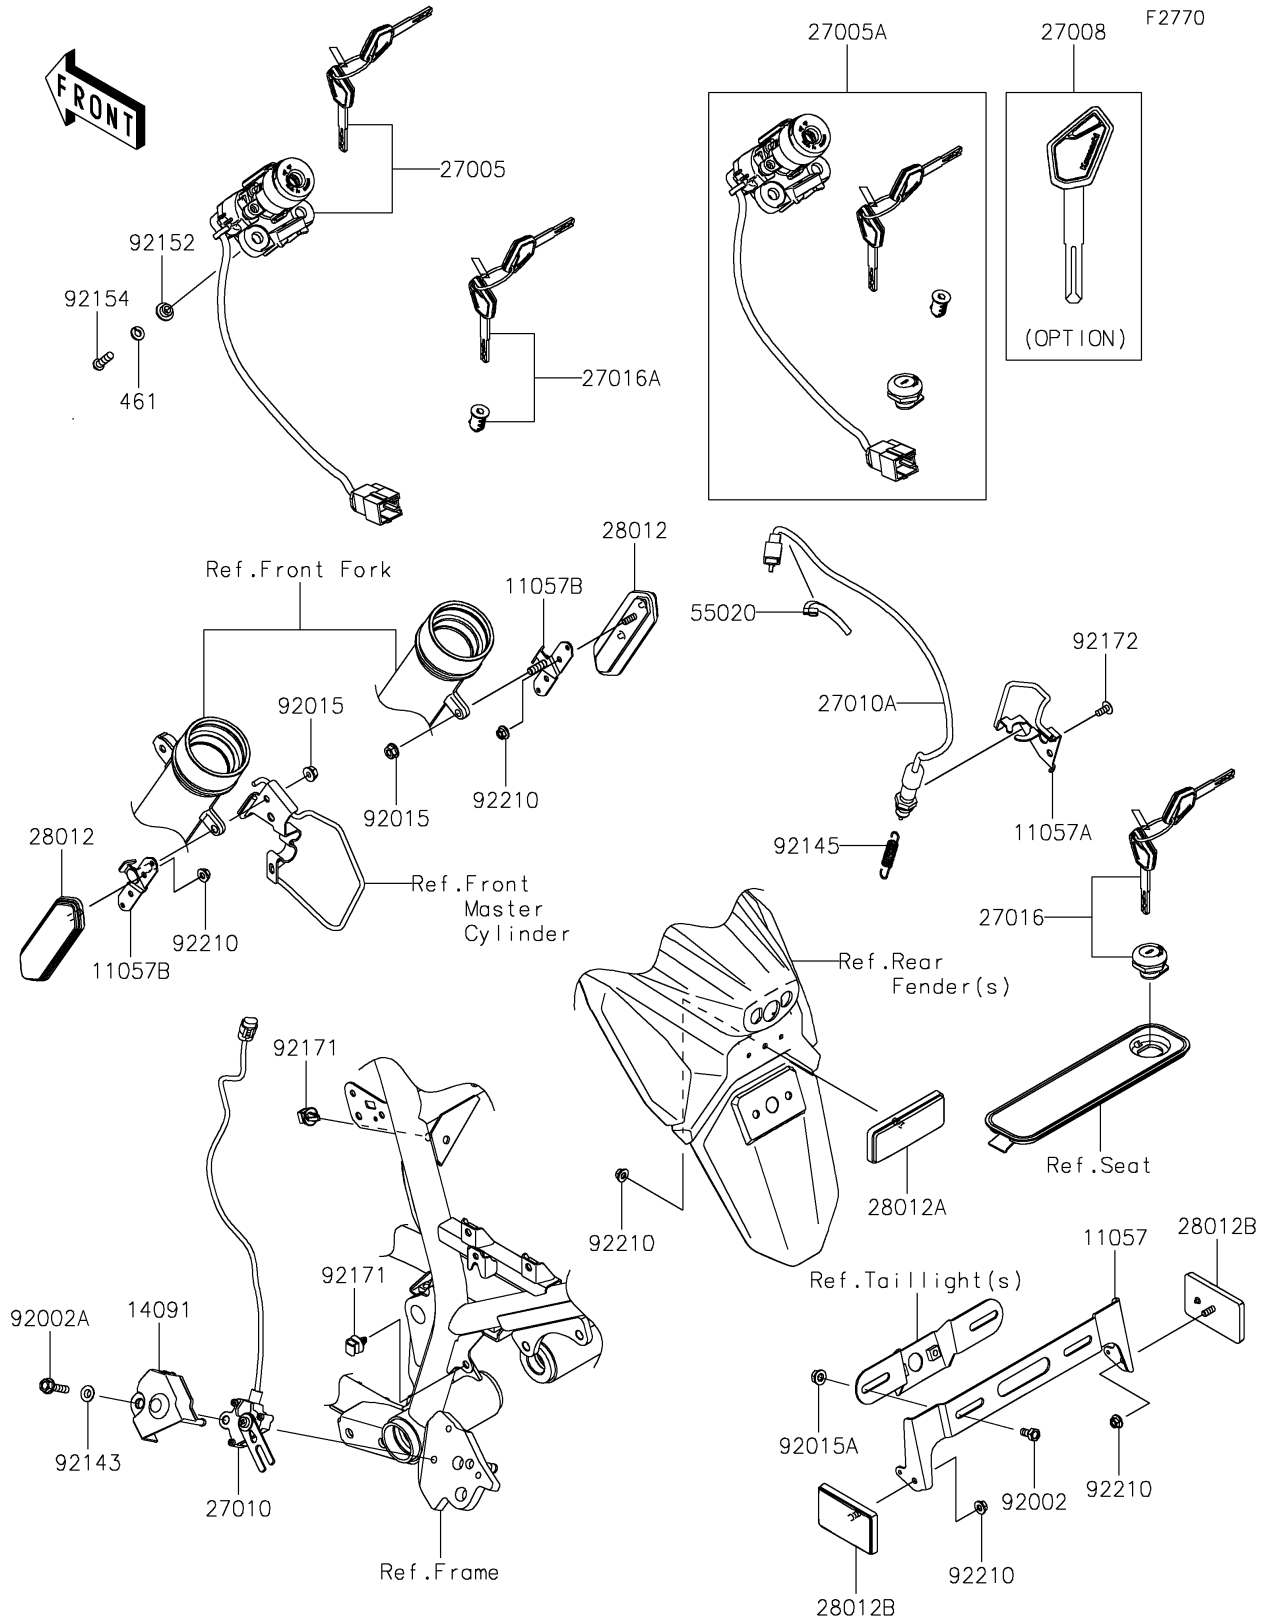

2025 KLR650 S

PARTS DIAGRAM

Ignition Switch