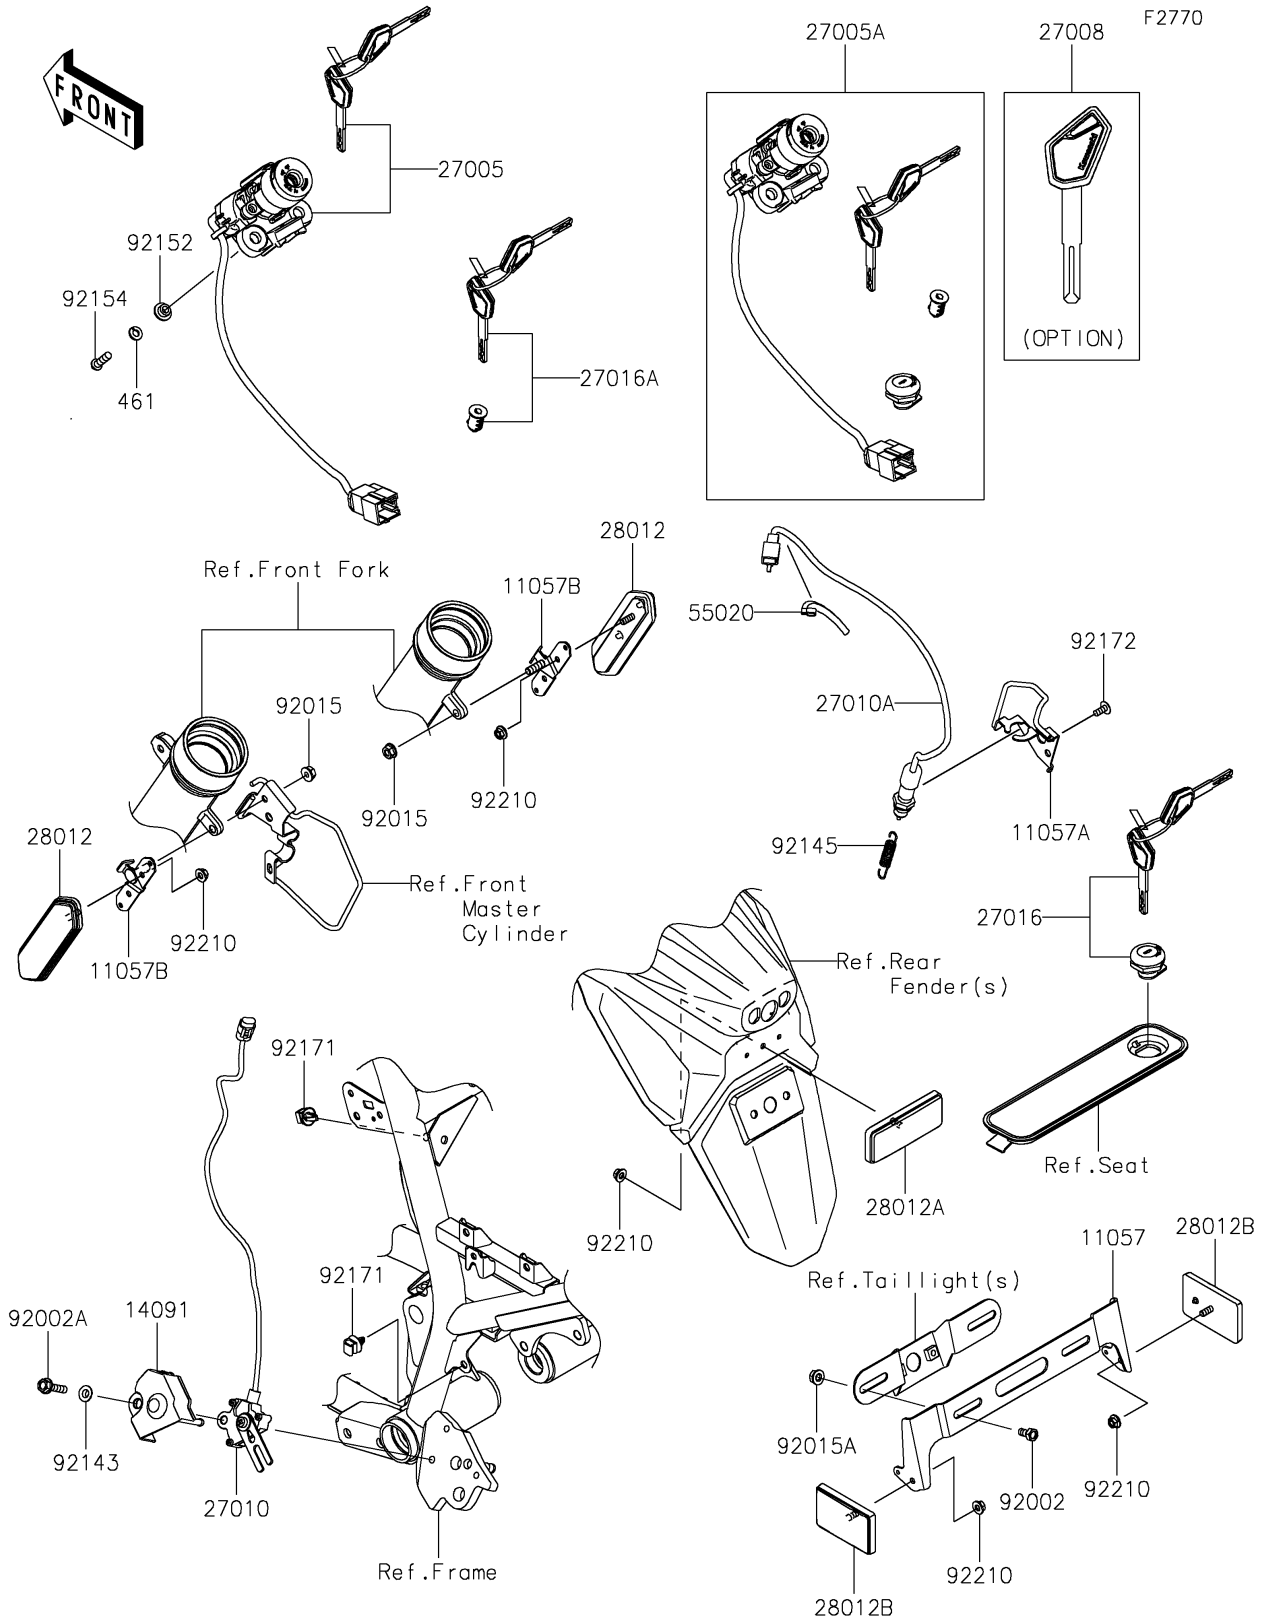

2024 KLR650 S

PARTS DIAGRAM

Ignition Switch