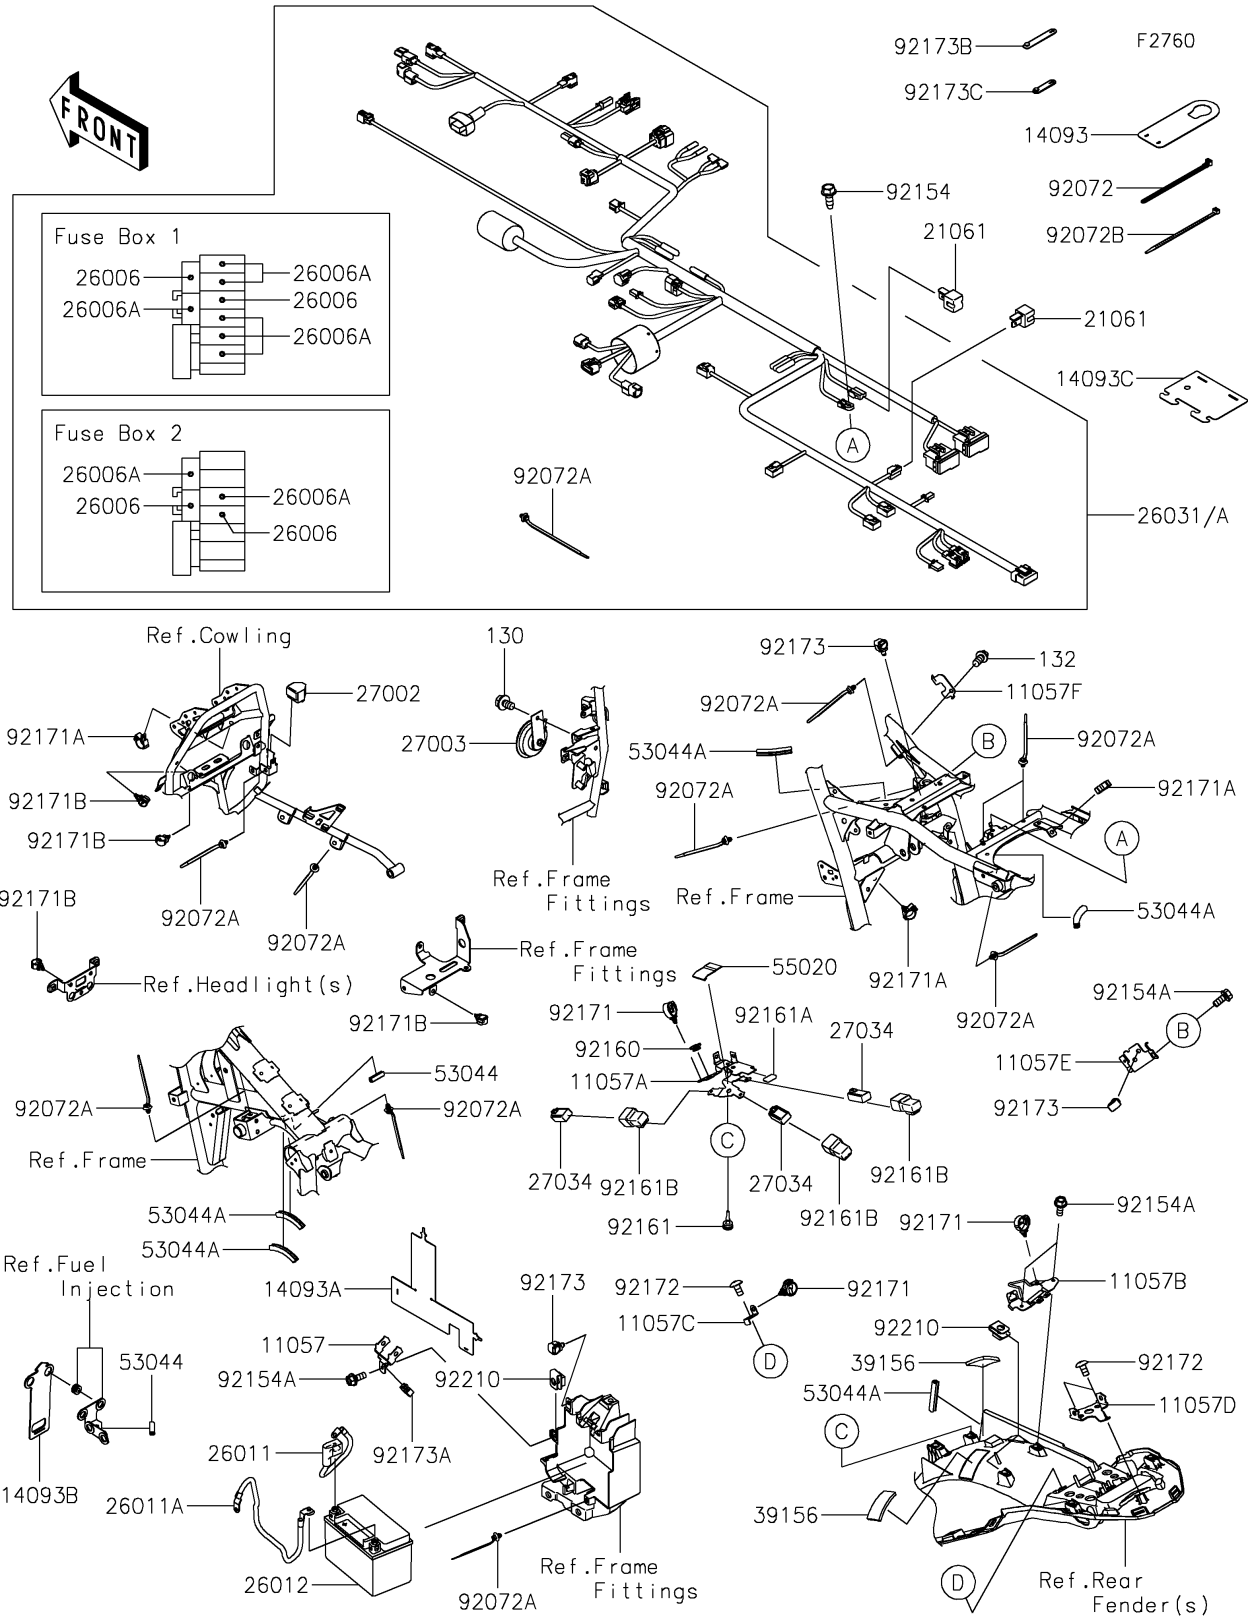

2025 KLR650 S

PARTS DIAGRAM

Chassis Electrical Equipment

2025 KLR650 S

PARTS LIST

Chassis Electrical Equipment

Kawasaki

Let the Good Times Roll®

ITEM NAME

PART NUMBER

QUANTITY
