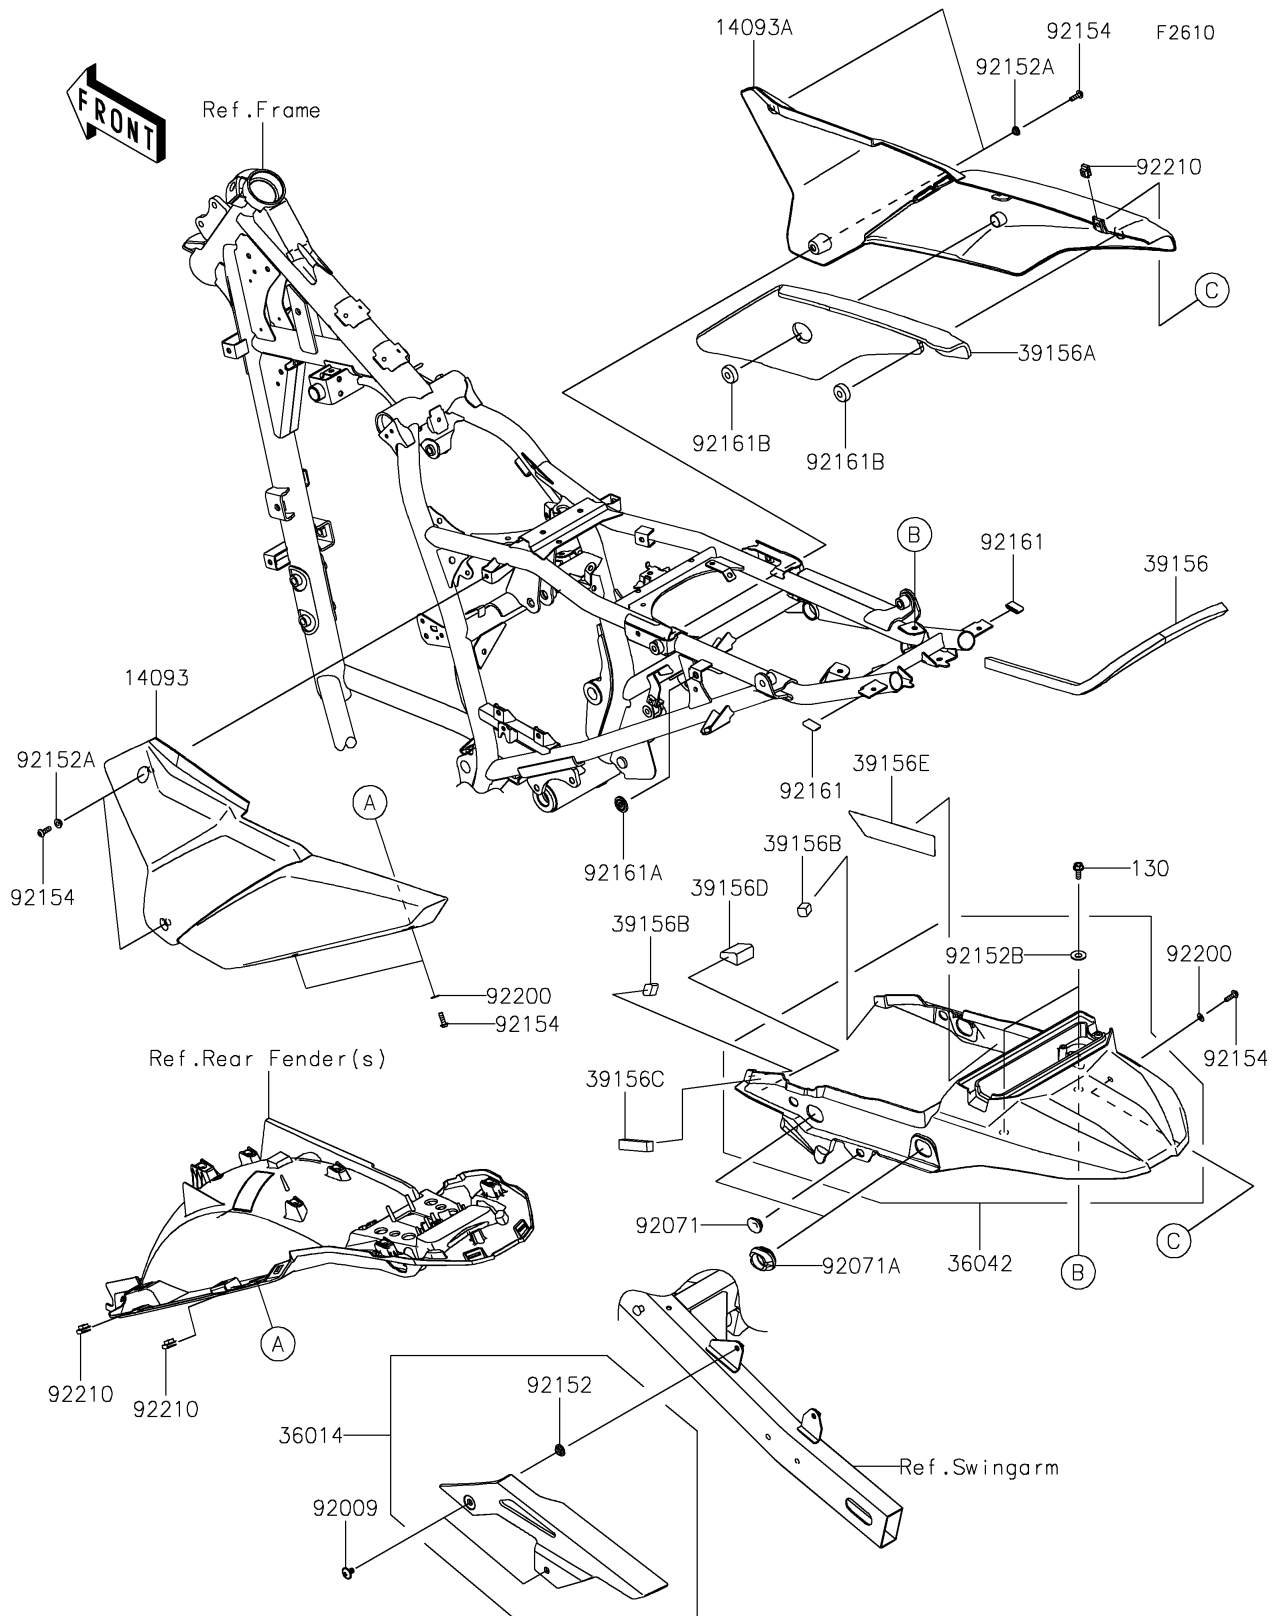

2025 KLR650 S

PARTS DIAGRAM

Side Covers/Chain Cover

2025 KLR650 S

PARTS LIST

Side Covers/Chain Cover

ITEM NAME	PART NUMBER	QUANTITY
COVER,SIDE,LH,BLACK (Ref # 14093)	14093-1275-6Z	1
COVER,SIDE,RH,BLACK (Ref # 14093A)	14093-1276-6Z	1
CASE-CHAIN (Ref # 36014)	36014-0044	1
COVER-TAIL,BLACK (Ref # 36042)	36042-0015-6Z	1
PAD,10X13X440 (Ref # 39156)	39156-2663	1
PAD,SIDE COVER,RH (Ref # 39156A)	39156-2682	1
PAD (Ref # 39156B)	39156-2750	2
PAD,10X13X62 (Ref # 39156C)	39156-2763	1
PAD (Ref # 39156D)	39156-2764	1
PAD,TAIL COVER (Ref # 39156E)	39156-2780	1
SCREW,6X10 (Ref # 92009)	92009-1729	2
GROMMET,20X24X7.5 (Ref # 92071)	92071-0766	1
GROMMET,26.4X42.4X15.8 (Ref # 92071A)	92071-0772	4
COLLAR,8.8X11.2X4 (Ref # 92152)	92152-0909	2
COLLAR (Ref # 92152A)	92152-2903	4
COLLAR (Ref # 92152B)	92152-2907	2
BOLT,SOCKET,5X16 (Ref # 92154)	92154-0182	7
DAMPER,12X23 (Ref # 92161)	92161-1367	2
DAMPER,8X22X10 (Ref # 92161A)	92161-1685	1
DAMPER (Ref # 92161B)	92161-2090	2
WASHER,NYLONE,5.3X11.5X0.5 (Ref # 92200)	92200-0006	3
NUT,PLATE,5MM (Ref # 92210)	92210-0935	3
BOLT-FLANGED,6X16 (Ref # 130)	130BA0616	2