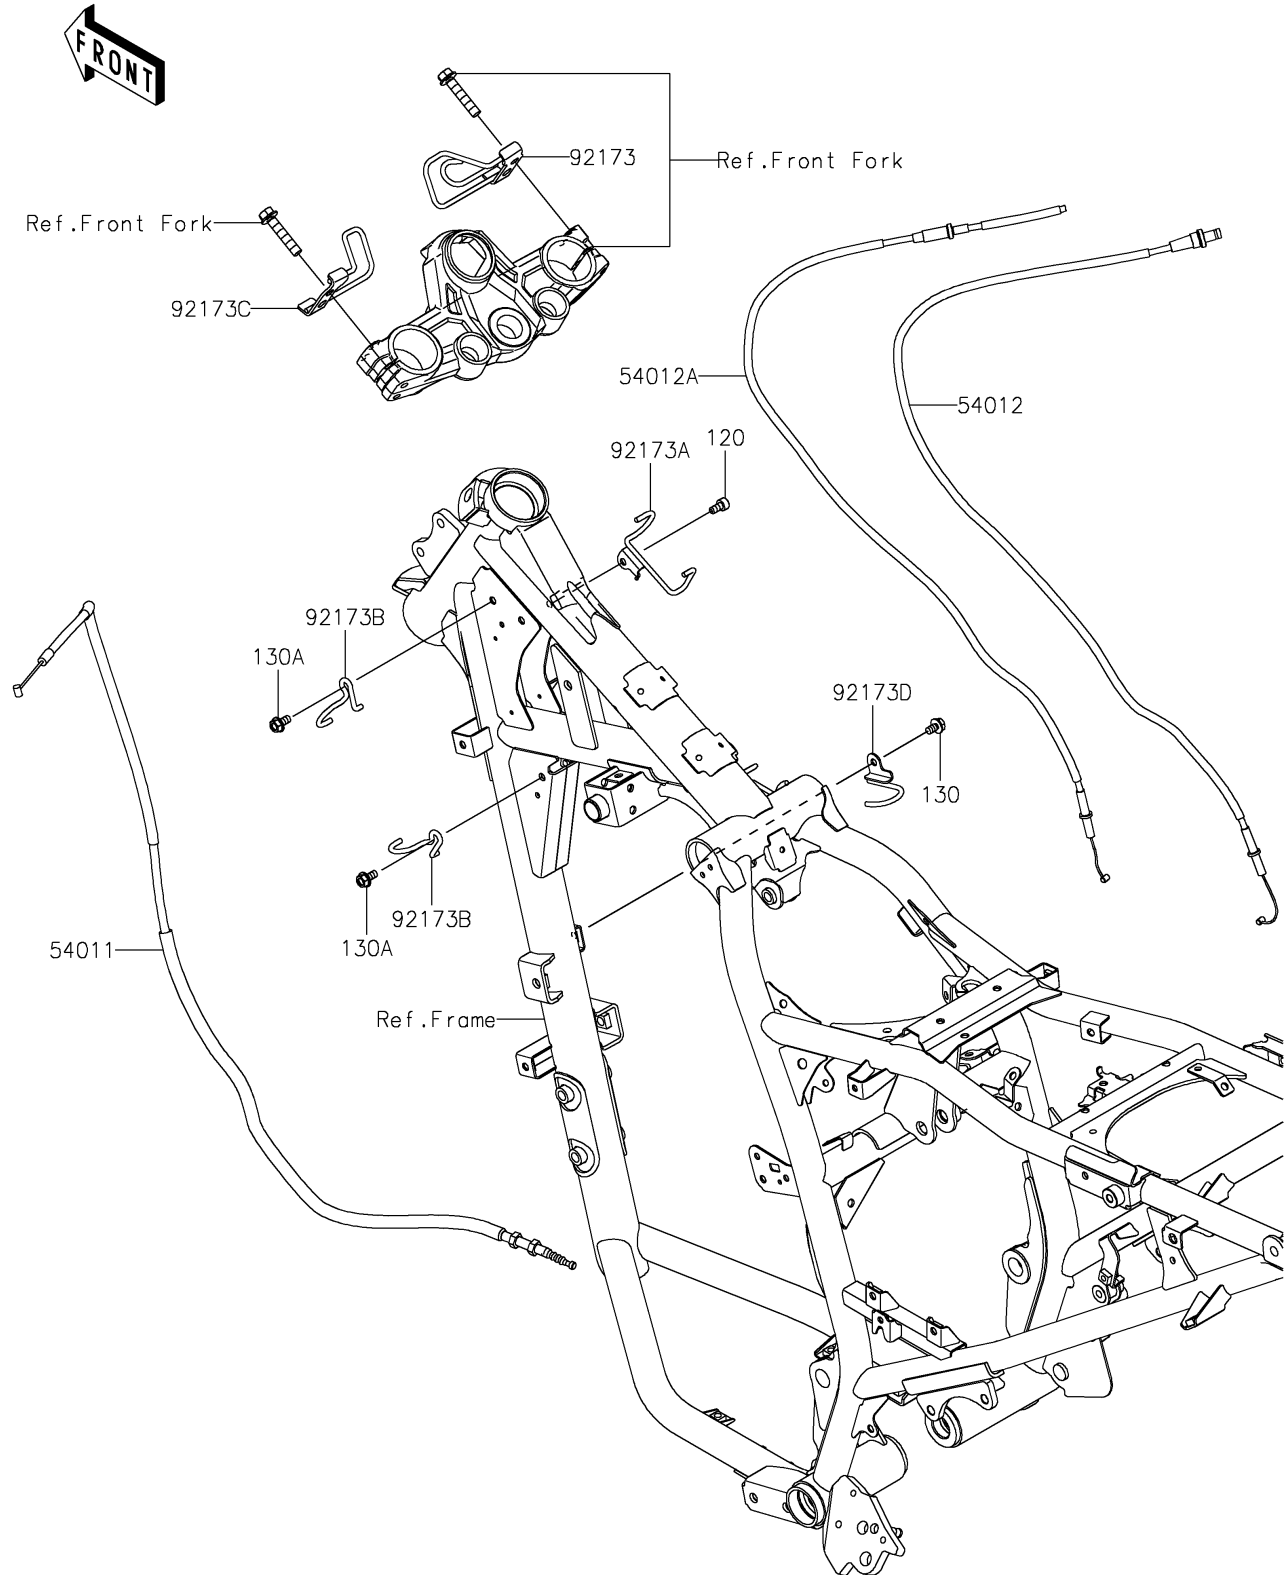

2024 KLR® 650 S

PARTS DIAGRAM

Cables

F2540

2024 KLR[®] 650 S

PARTS LIST

Cables

Kawasaki

Let the Good Times Roll[®]

ITEM NAME

PART NUMBER

QUANTITY
