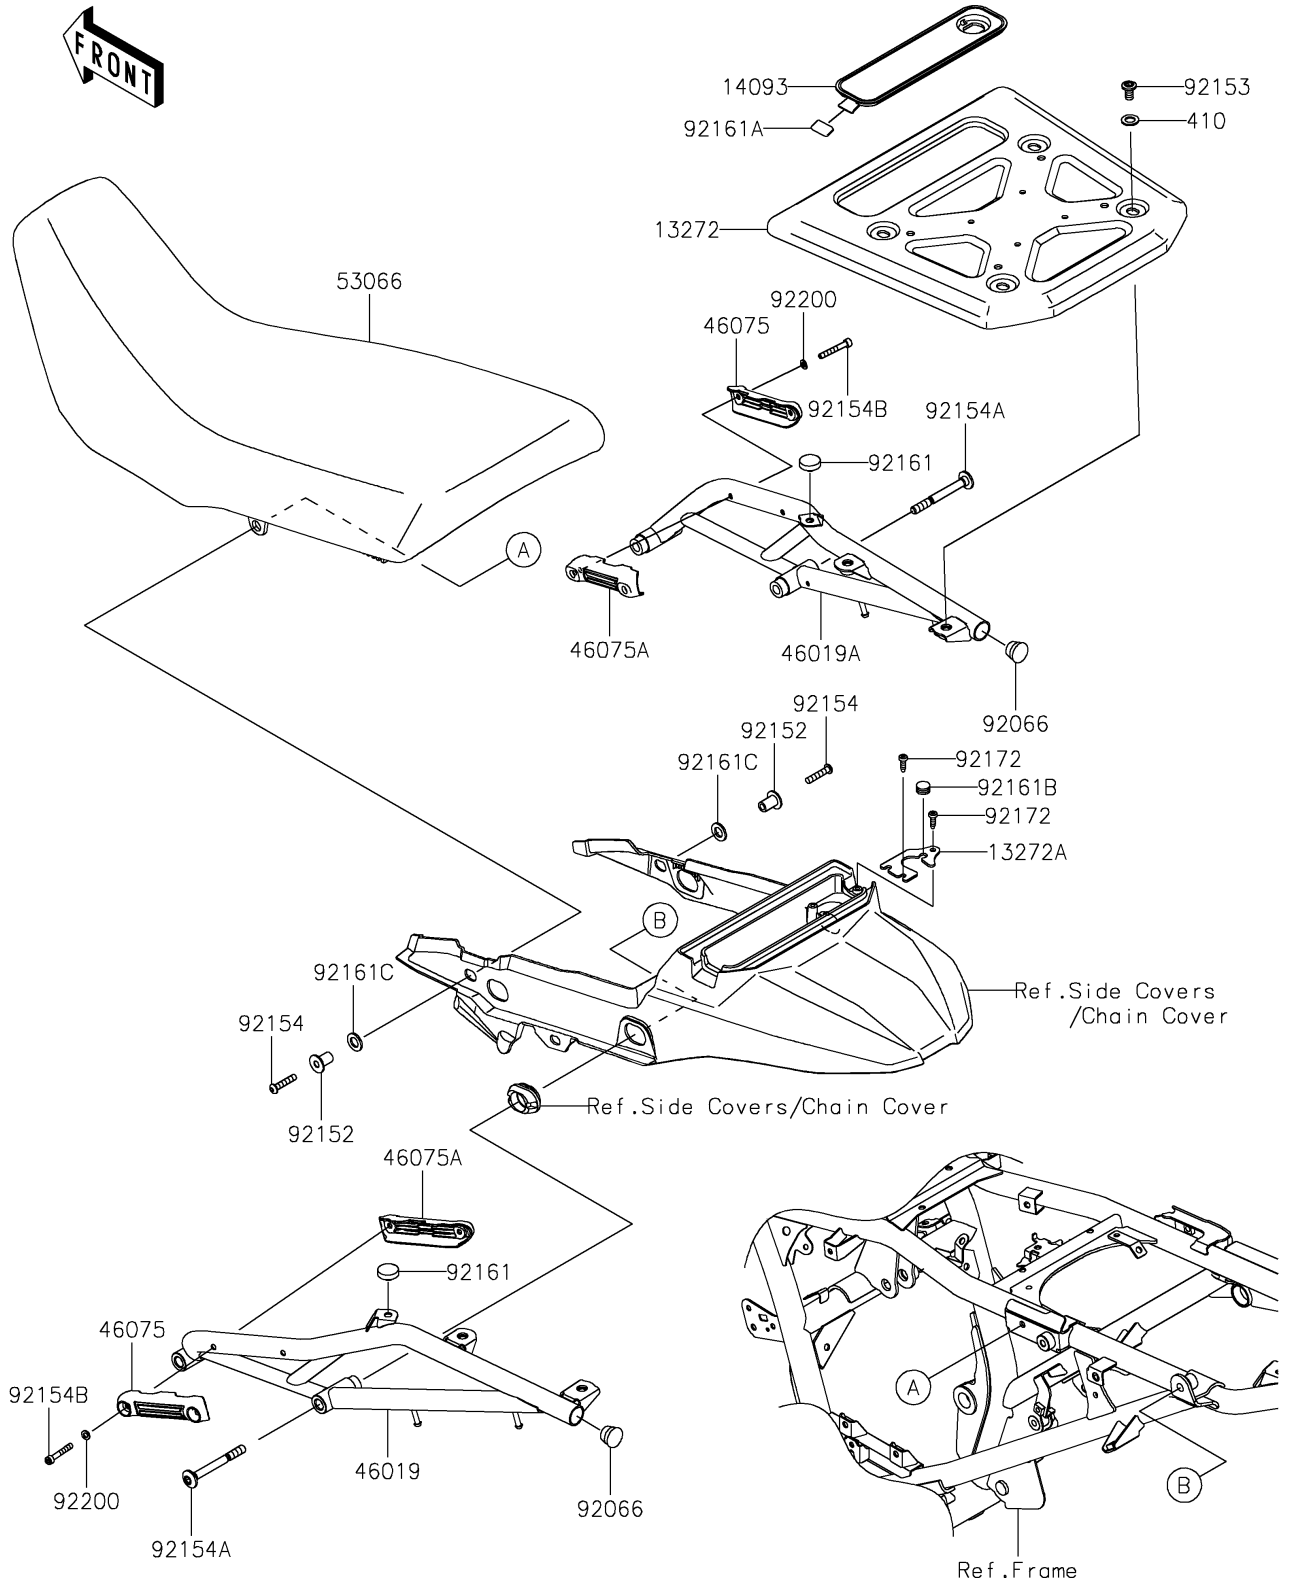

## PARTS DIAGRAM

### Seat

F2510

## PARTS LIST

### Seat

ITEM NAME	PART NUMBER	QUANTITY
PLATE,CARRIER (Ref # 13272)	13272-3763	1
PLATE (Ref # 13272A)	13272-3872	1
COVER,TOOL (Ref # 14093)	14093-1079	1
GRIP-ASSY,LH (Ref # 46019)	46019-0107	1
GRIP-ASSY,RH (Ref # 46019A)	46019-0108	1
GRIP,OUTSIDE (Ref # 46075)	46075-0659	2
GRIP,INSIDE (Ref # 46075A)	46075-0660	2
SEAT-ASSY,DUAL,BLACK+SIL (Ref # 53066)	53066-0847-64U	1
PLUG (Ref # 92066)	92066-1220	2
COLLAR (Ref # 92152)	92152-2823	2
BOLT,SOCKET,8X15 (Ref # 92153)	92153-1810	4
BOLT,SOCKET,6X30 (Ref # 92154)	92154-0206	2
BOLT,SOCKET,8X78 (Ref # 92154A)	92154-4346	4
BOLT,SOCKET,5X35 (Ref # 92154B)	92154-4350	4
DAMPER (Ref # 92161)	92161-0336	2
DAMPER,12X23 (Ref # 92161A)	92161-1367	1
DAMPER,8X14X8.9 (Ref # 92161B)	92161-1666	1
DAMPER (Ref # 92161C)	92161-2425	2
SCREW,TAPPING,5X16 (Ref # 92172)	92172-1425	3
WASHER,5.5X10X1.2 (Ref # 92200)	92200-2495	4
WASHER-PLAIN-SMALL,10MM (Ref # 410)	410AA1000	4