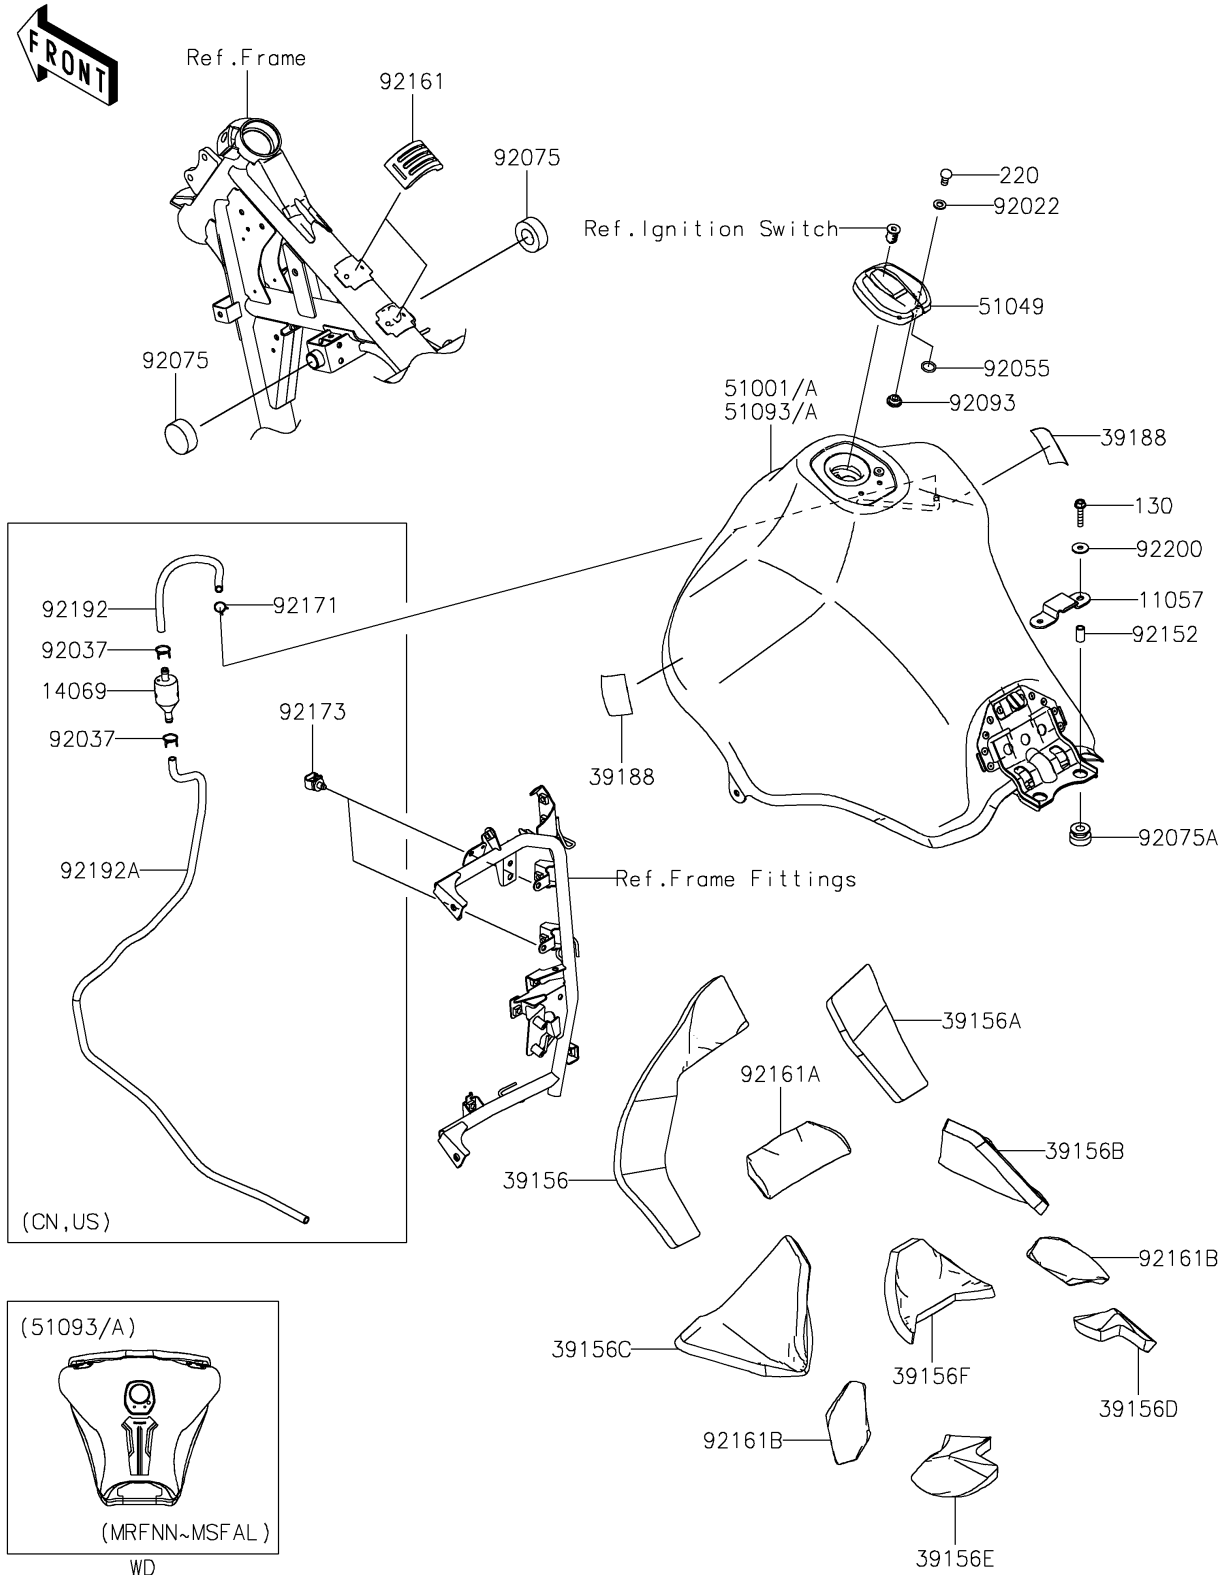

2024 KLR650 S

PARTS DIAGRAM

Fuel Tank

F2410

2024 KLR650 S

PARTS LIST

Fuel Tank

ITEM NAME	PART NUMBER	QUANTITY
-----------	-------------	----------
