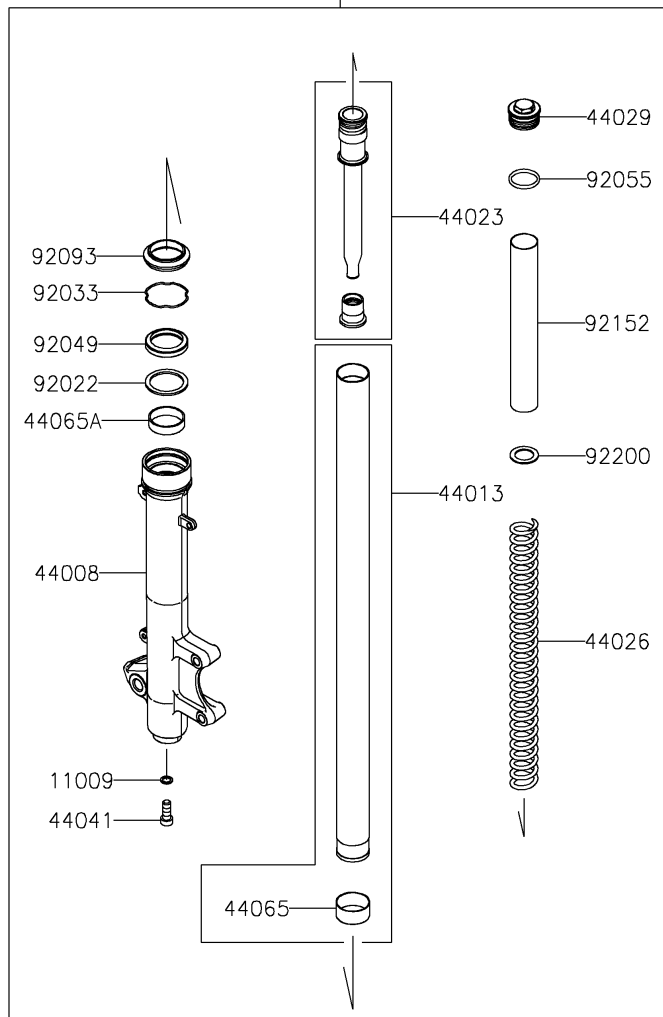

2023 KLR® 650 S

PARTS DIAGRAM

Front Fork

F2340

2023 KLR[®] 650 S

PARTS LIST

Front Fork

Kawasaki

Let the Good Times Roll[®]

ITEM NAME

PART NUMBER

QUANTITY
