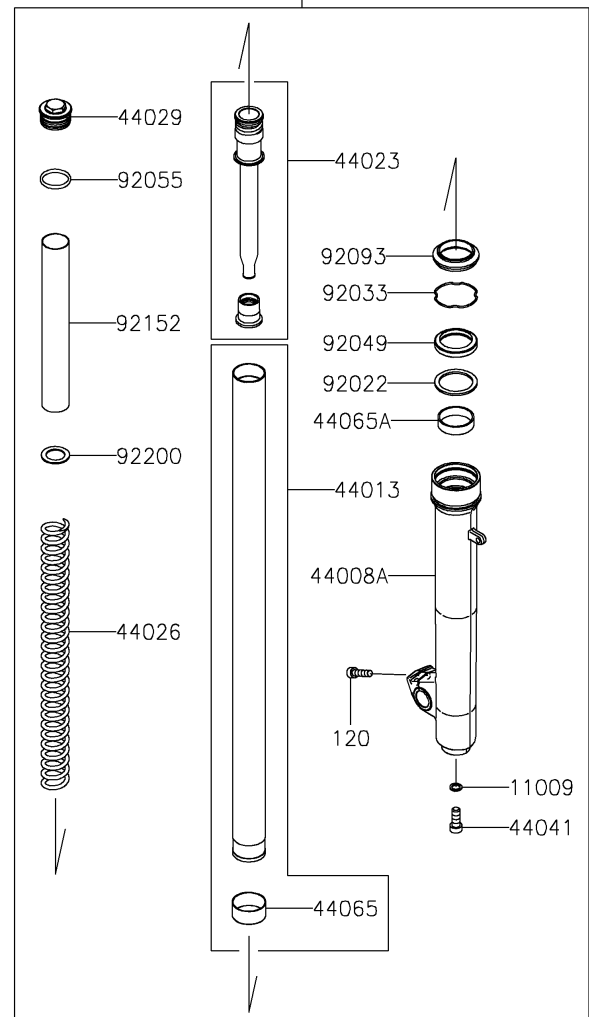

2023 KLR® 650 S

PARTS DIAGRAM

Front Fork

F2340

2023 KLR[®] 650 S

PARTS LIST

Front Fork

Kawasaki

Let the Good Times Roll[®]

ITEM NAME

PART NUMBER

QUANTITY
