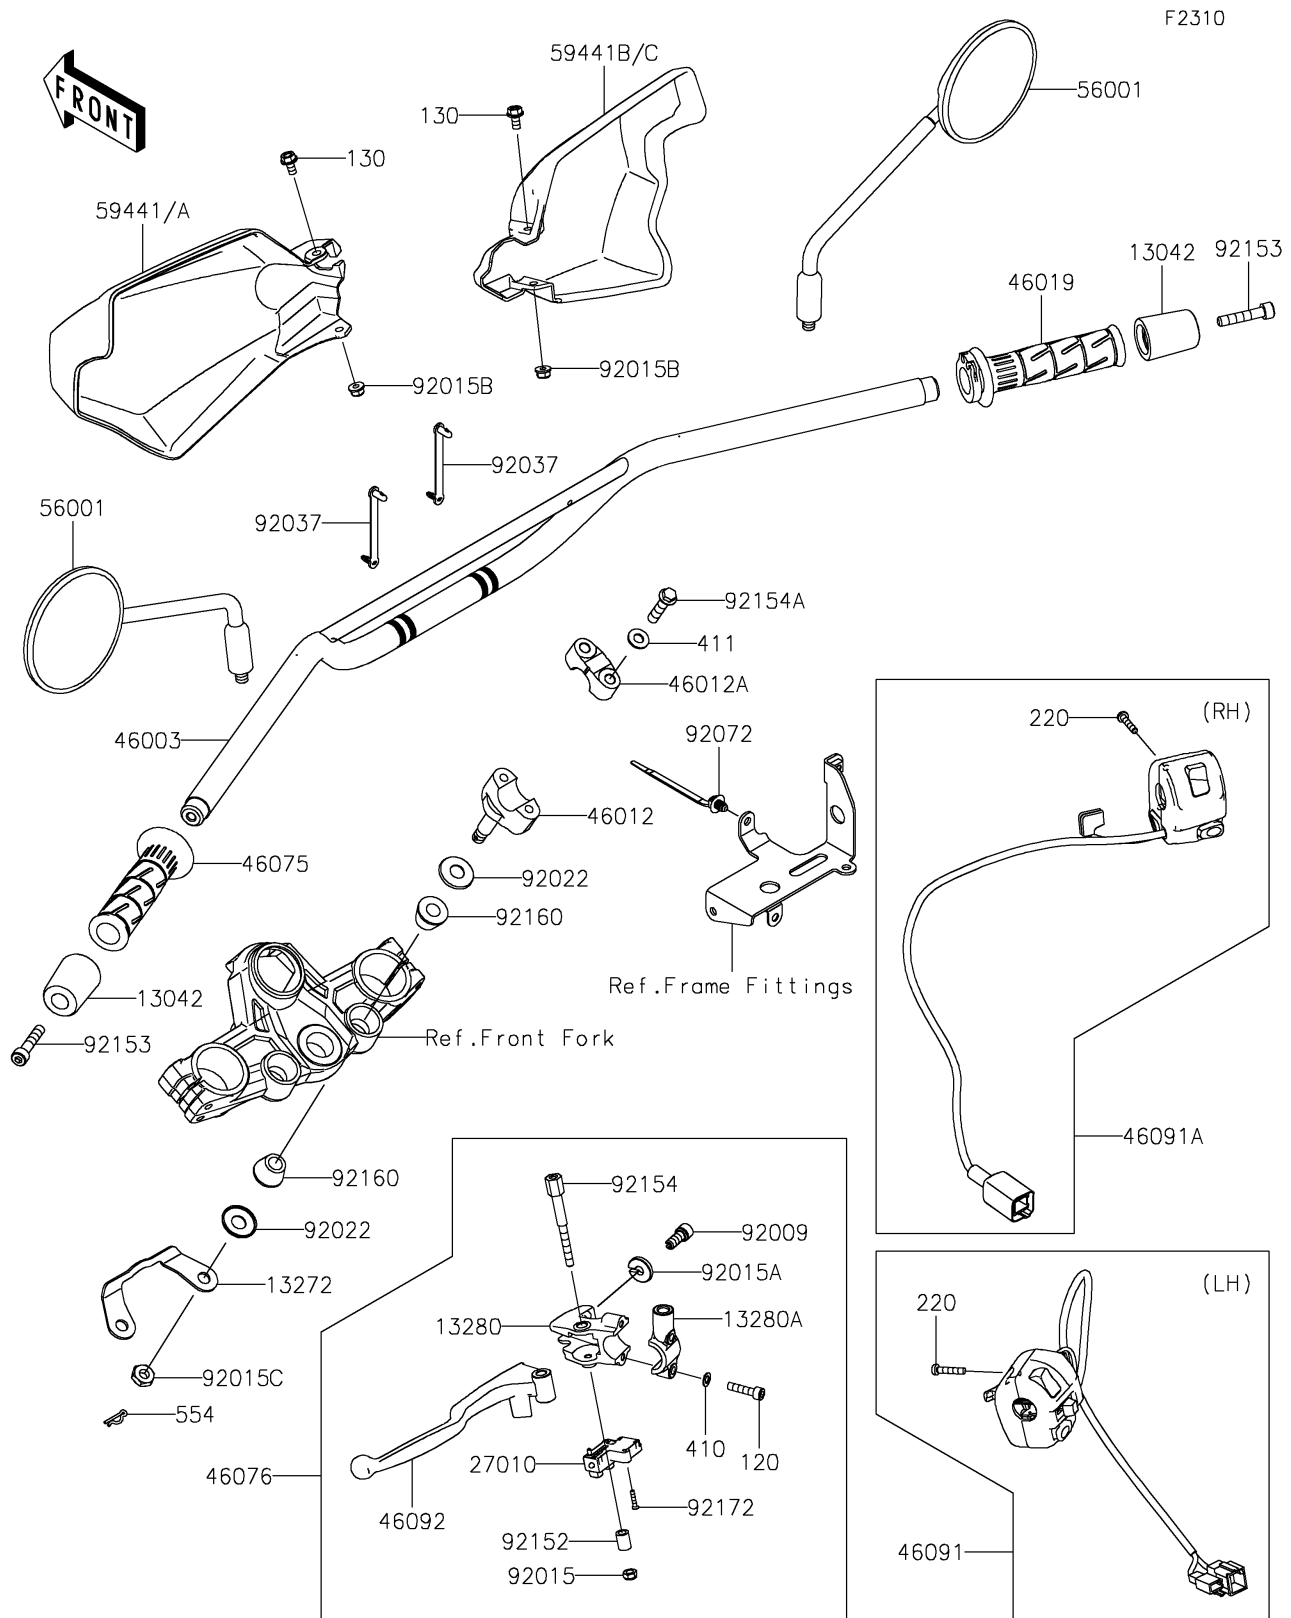

2024 KLR® 650 S

PARTS DIAGRAM

Handlebar

2024 KLR[®] 650 S

PARTS LIST

Handlebar

ITEM NAME

PART NUMBER

QUANTITY
