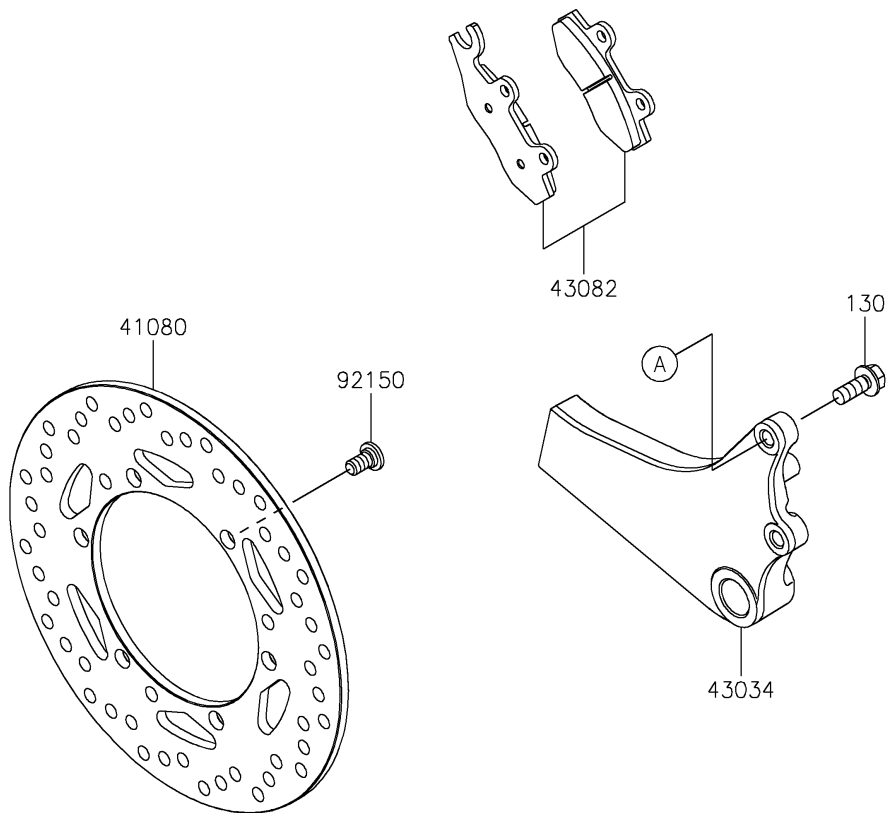

2025 KLR650 S

PARTS DIAGRAM

Rear Brake

F2294

2025 KLR650 S

PARTS LIST

Rear Brake

Kawasaki

Let the Good Times Roll®

ITEM NAME

PART NUMBER

QUANTITY
