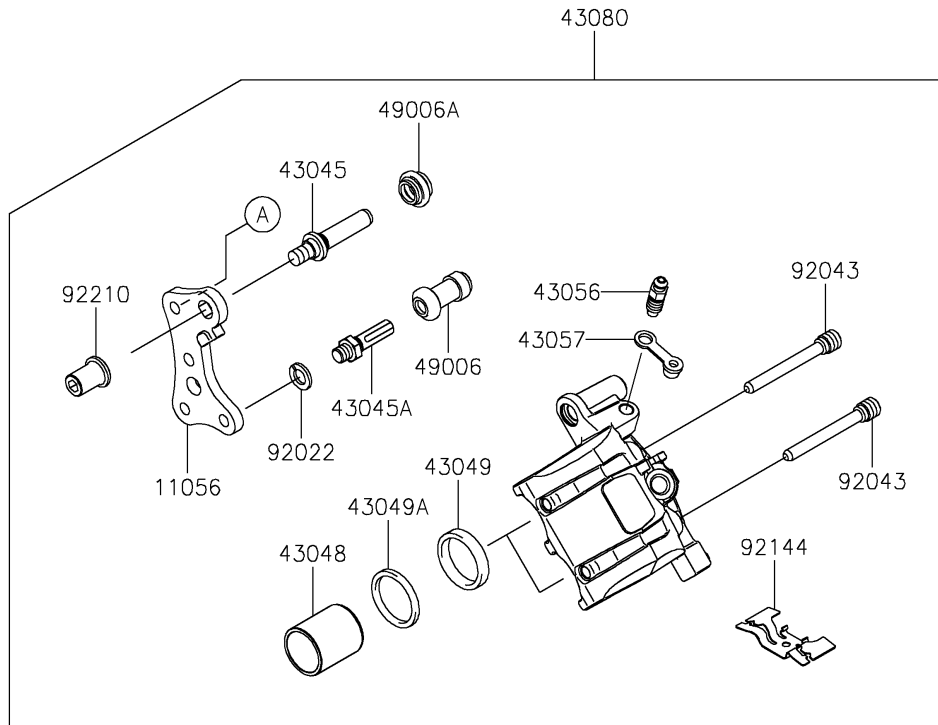

2025 KLR650 S

PARTS DIAGRAM

Rear Brake

F2294

2025 KLR650 S

PARTS LIST

Rear Brake

Kawasaki

Let the Good Times Roll®

ITEM NAME

PART NUMBER

QUANTITY
